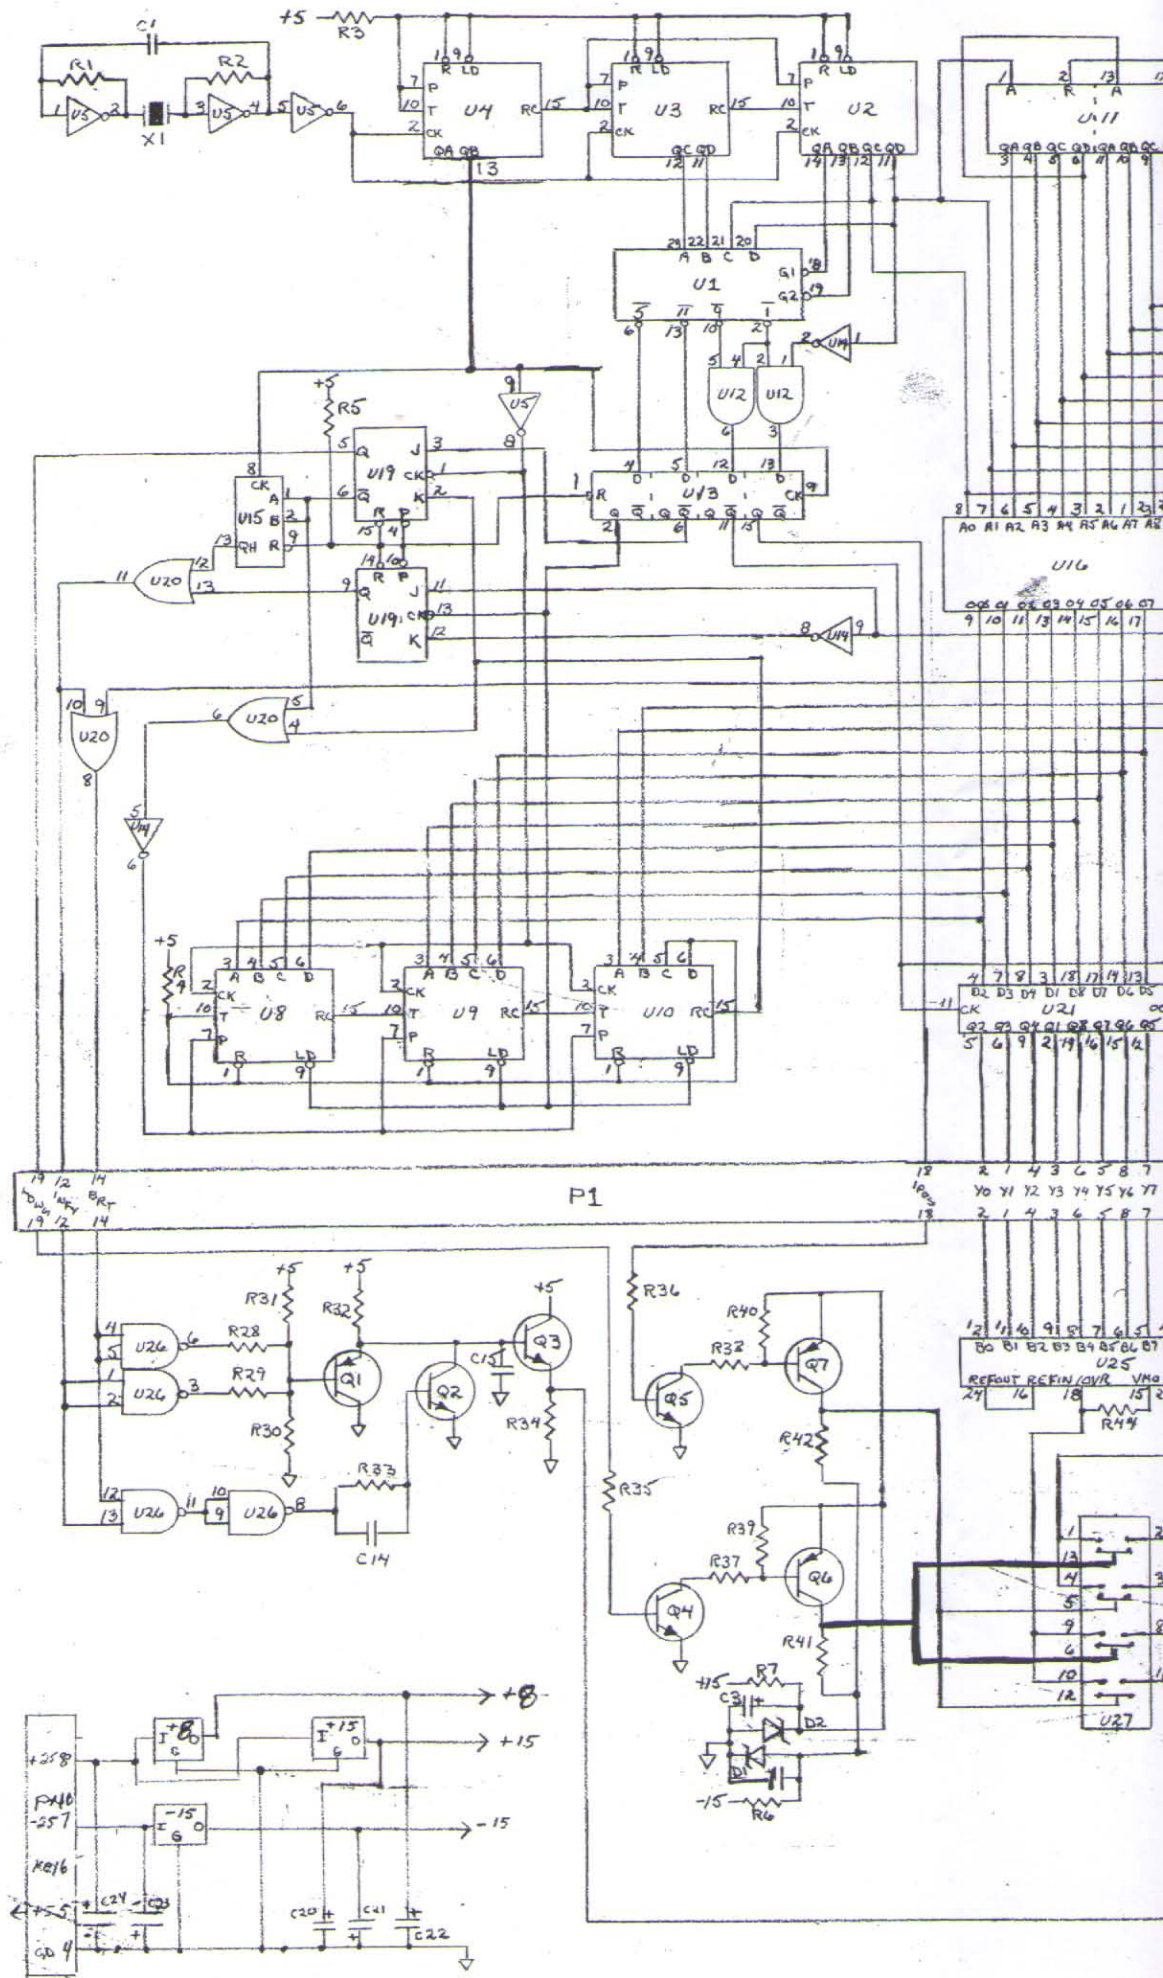

R-30245  
MUSIC MASTER

F1 - GROUND (DC) TRANSFORMER

F2 }  
F3 } -24VDC

F4 }  
F5 } +24VDC

F6 - GROUND

H1 RED OUT  
H2 BLUE OUT  
H3 GREEN OUT  
H4 RED XY COLOR  
H5 BLUE XY COLOR  
H6 GREEN XY COLOR

A1 6.3 AC  
A2 6.3 AC - GROUND  
A3 - CT AC  
A4 30V AC  
A5 30V AC  
B1 CT AC  
C1 40V AC  
C2 40V AC  
C3 45V AC  
C4 45V AC

B6 - SPOT KILL

K1 OUT TO COUNTER  
K2 INPUT TO GATE COUNT  
K3 HIGH ORDER ROM SEL  
XY - K4 GROUND  
K5 19" SIZE SEL Y  
K6 19" SIZE SEL X

J1 Y OUT  
J2 X OUT  
J3 Z OUT  
J4 VID IN V  
J5 SYNC  
J6 COMP VID

G1 Z IN XY COLOR  
G2 GROUND IN XY COLOR  
G3 XY GROUND  
G4 XY GROUND  
G5 +5V

P4A  
1 2 3

Video Comp

P3

10 VID INV

P2

5xout 3

2xout 1 6D

6xout 4