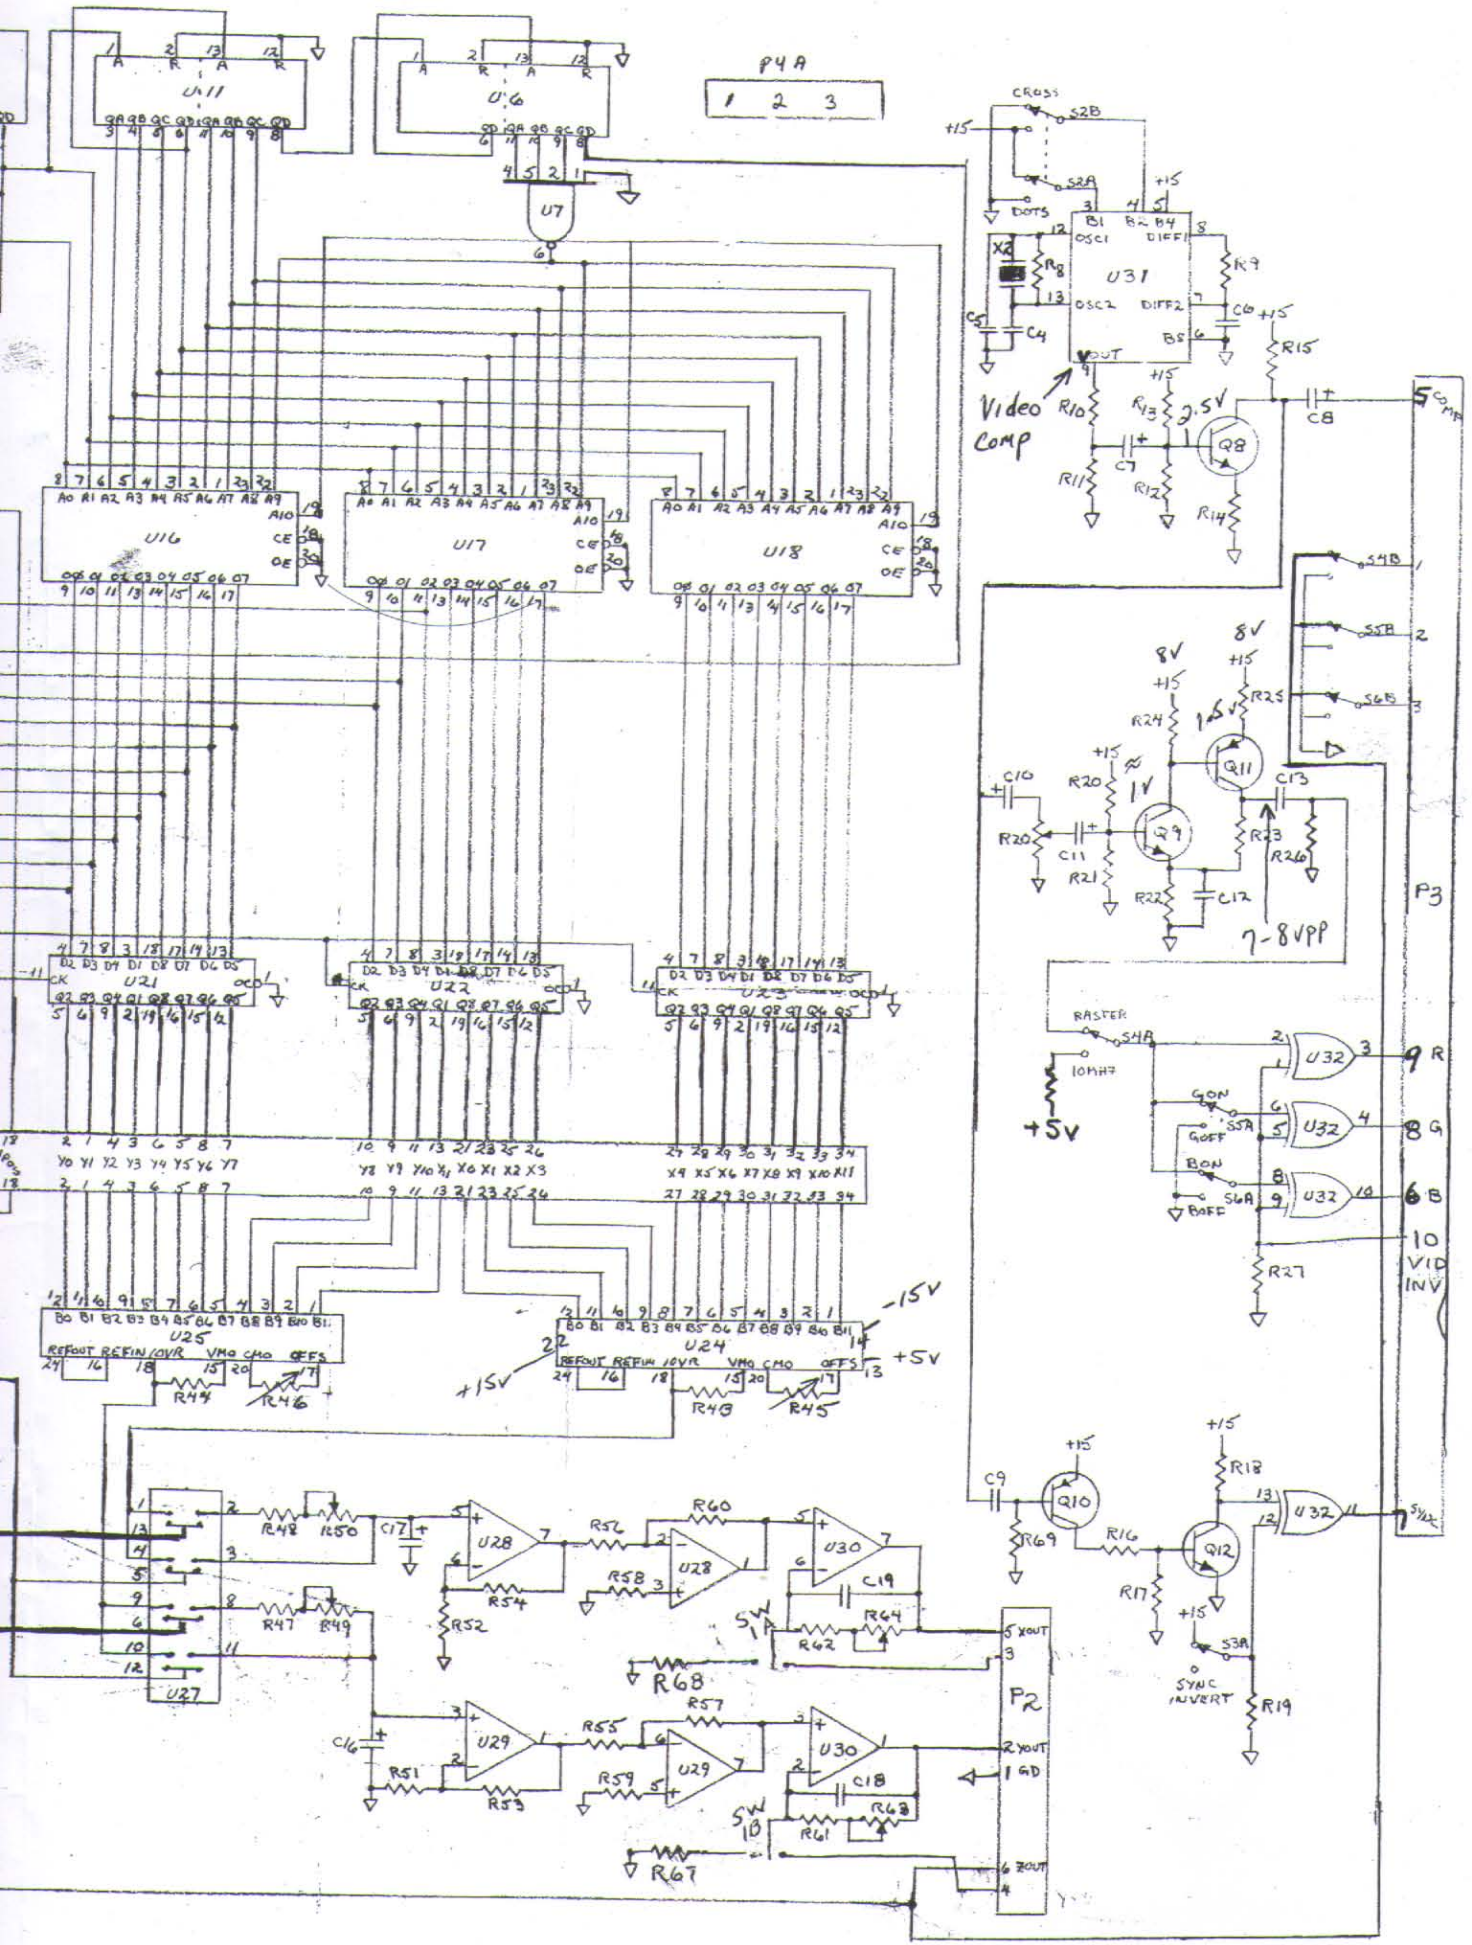

P4A
1 2 3

Video Comp

P3

10 VID INV

P2

5xout 3

2xout 1 6D

6xout 4