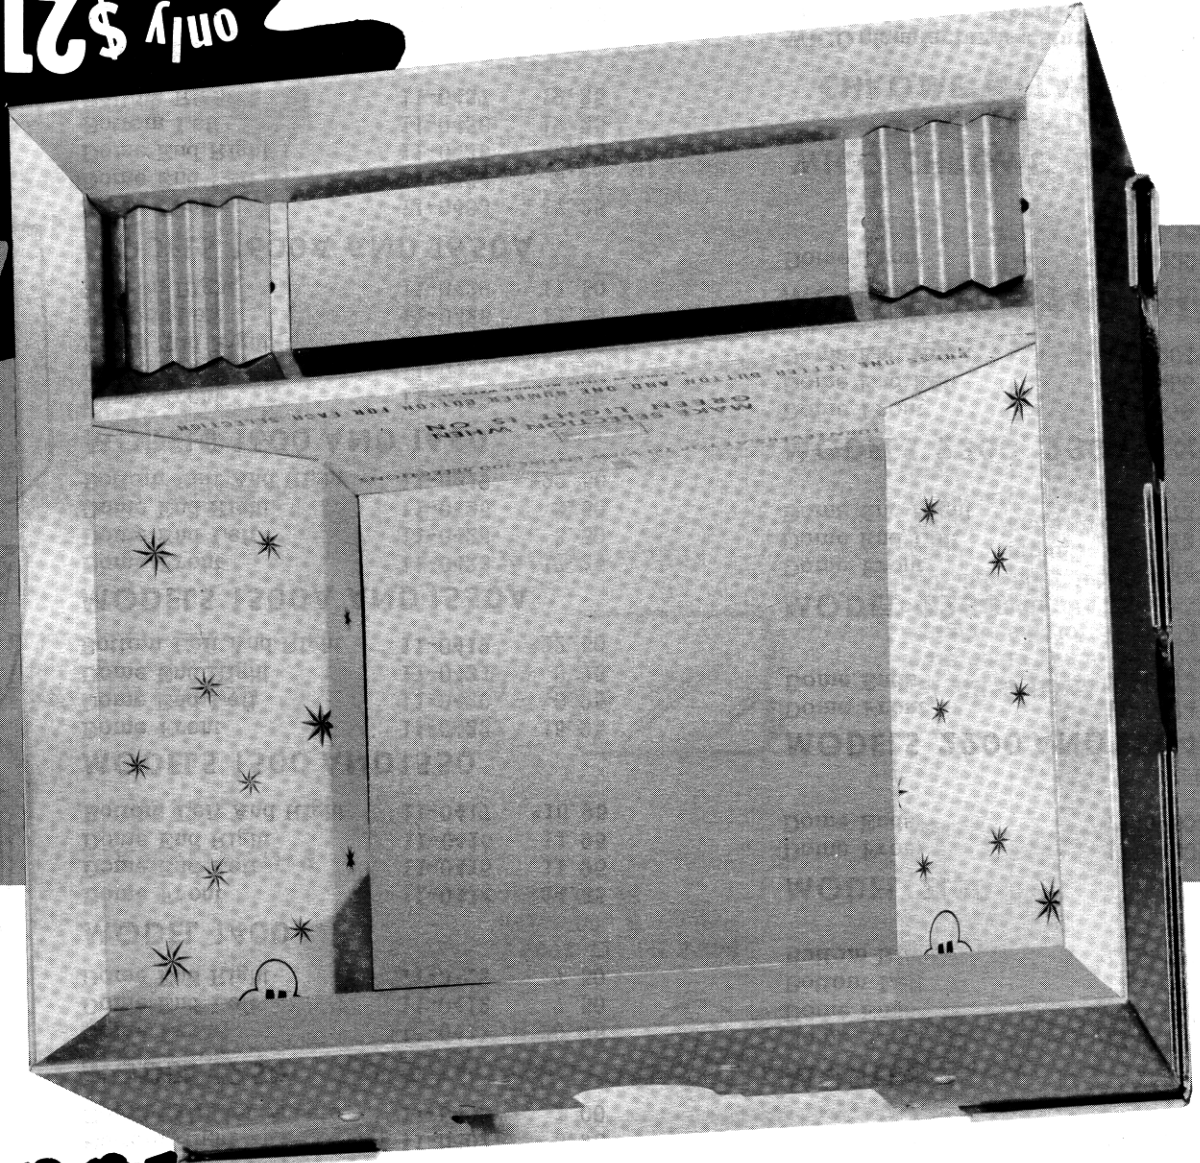

Stock No. 17-0130

each

only \$21.95

- ★ Modernize Location
- ★ Advance Design
- ★ Easily Installed
- ★ Made of Heavy Gauge Highly-Chromed Steel

The NEW LOOK!

FOR 100 SELECTION SEBURG WALLBOX (Model 3W1)

CONVERSION COVER

CONVERSION COVER FOR SEBURG WALLBOX

WICO

All NEW ★