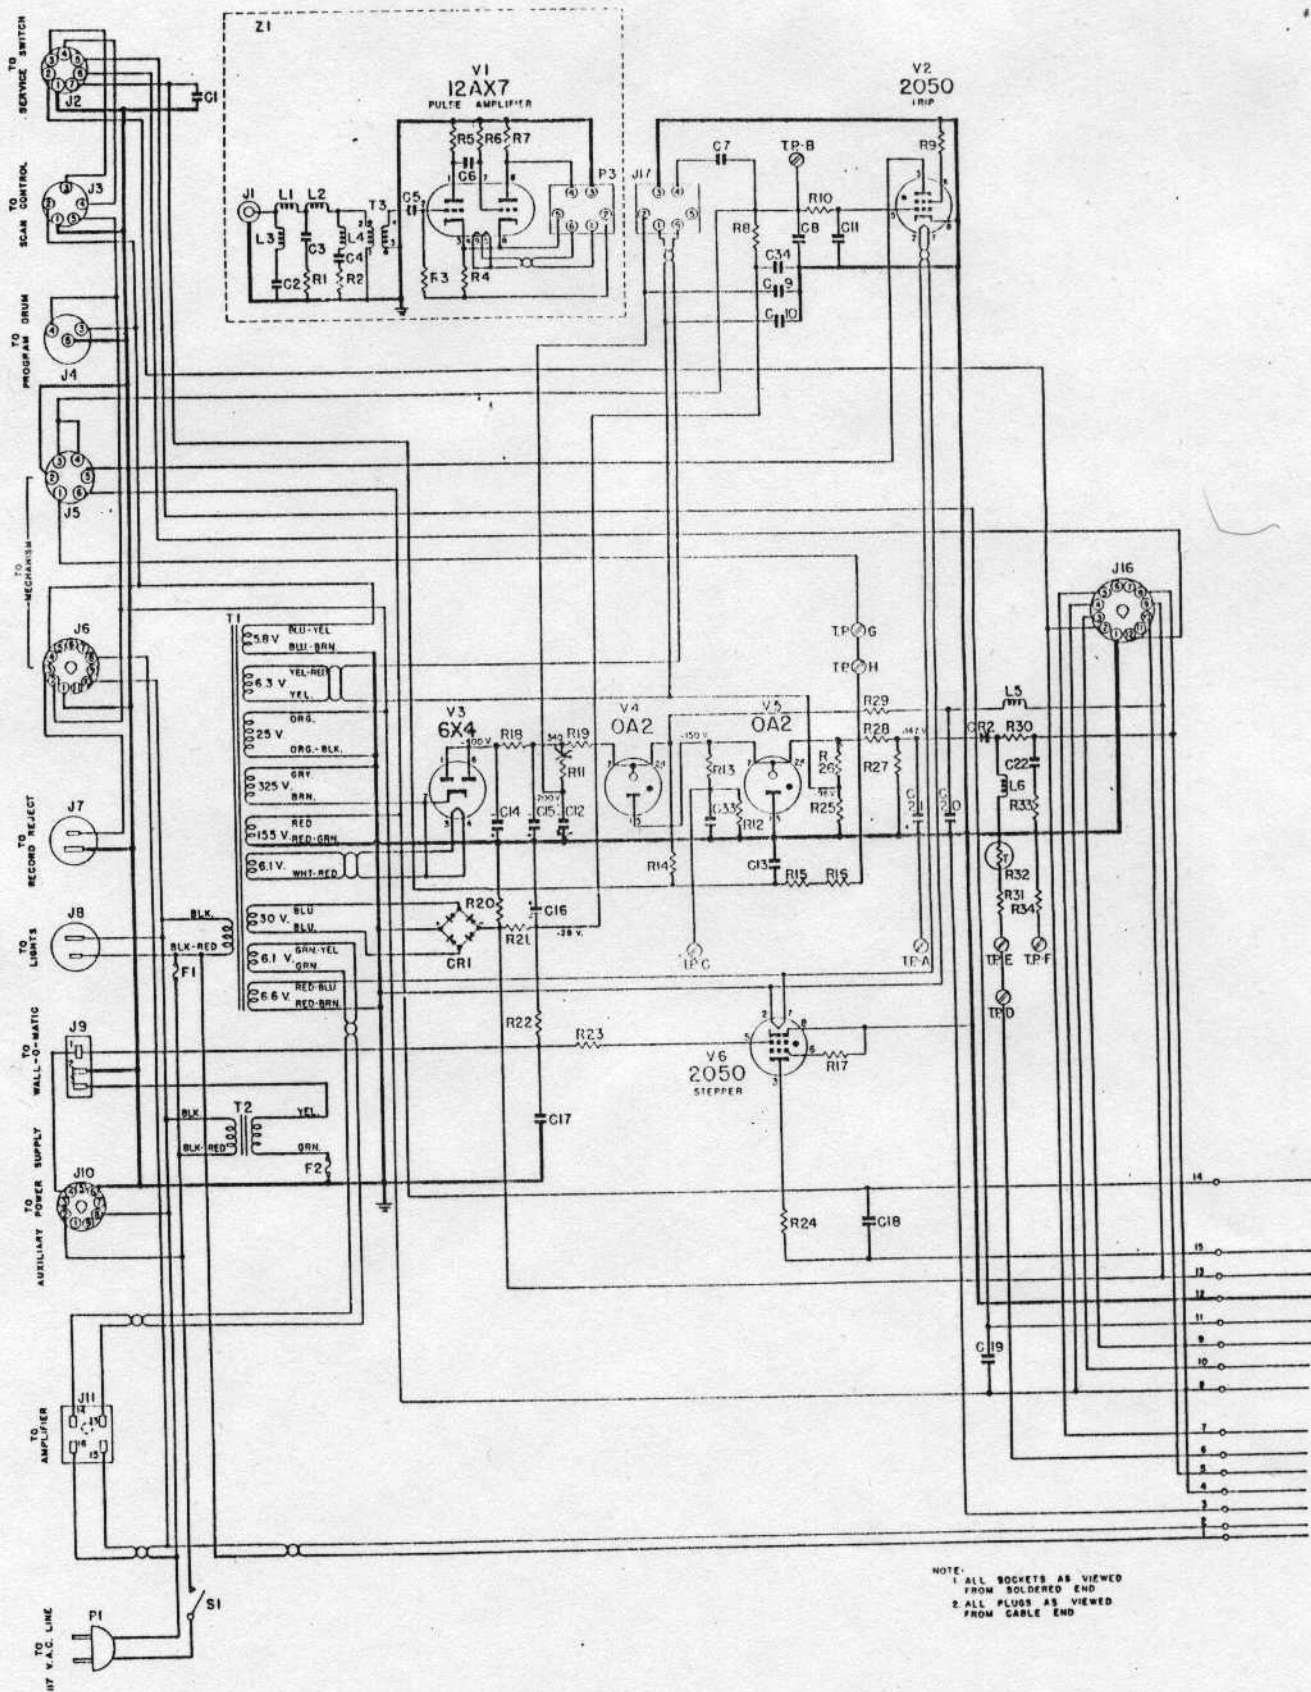

TORMAT SELECTION RECEIVER, TYPE TSR3-L6

Schematic Diagram