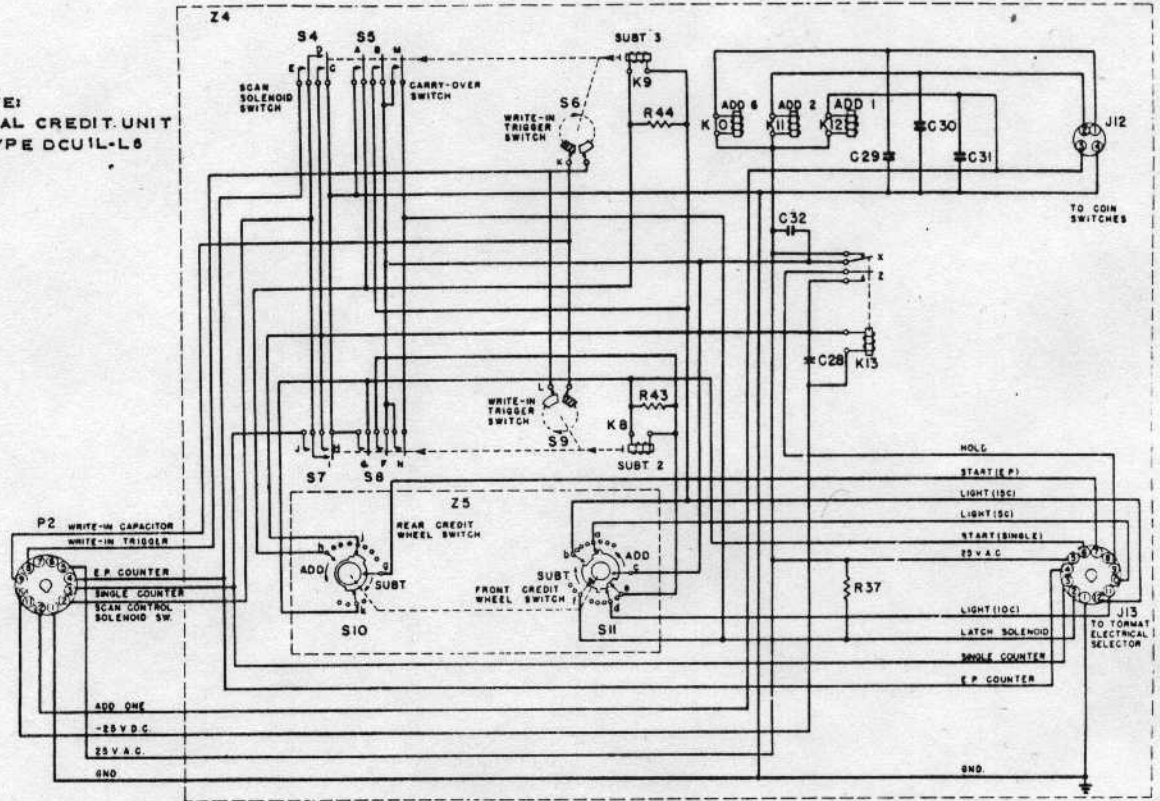

TORMAT SELECTION RECEIVER, TYPE TSR3-L6

NOTE:
DUAL CREDIT UNIT
TYPE DCU1-L6

Schematic Diagram