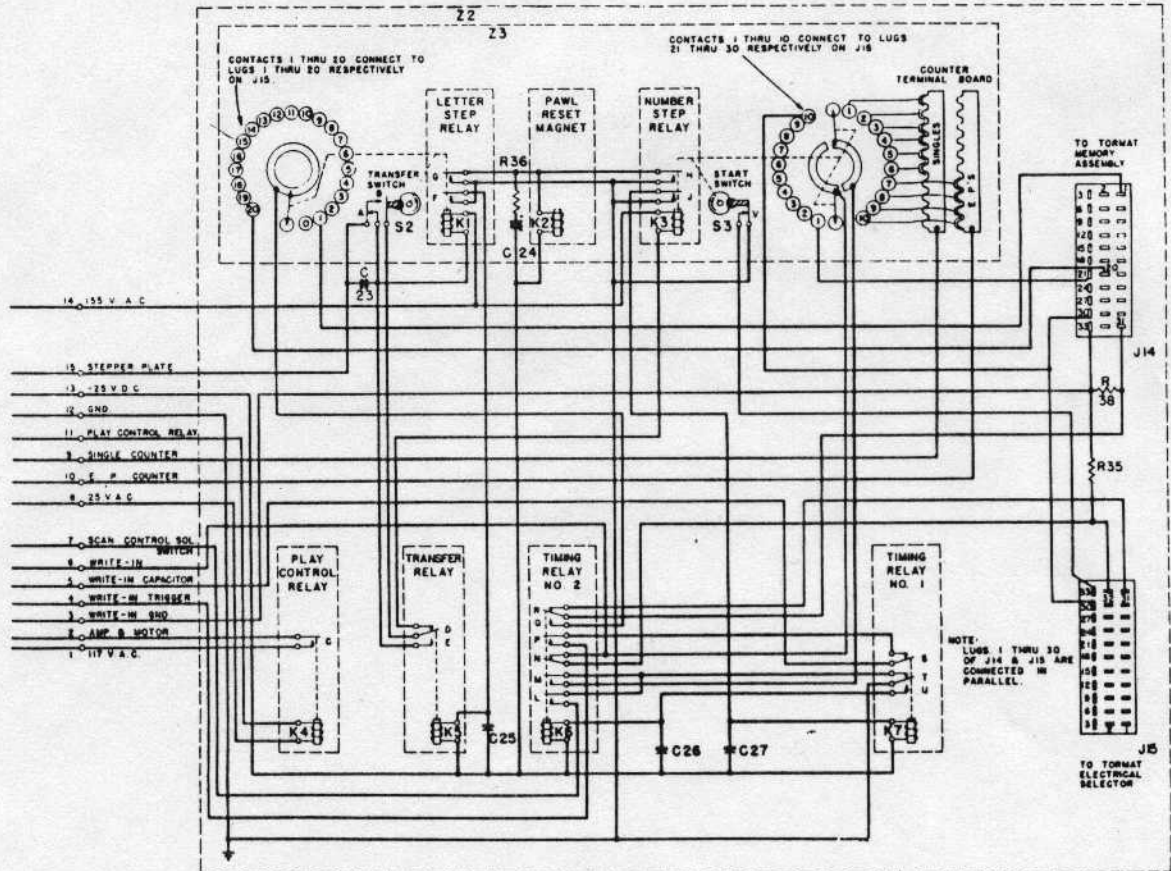

TORMAT SELECTION RECEIVER, TYPE TSR3-L6

NOTE:
DUAL CREDIT UNIT
TYPE DCU1-L6

Schematic Diagram