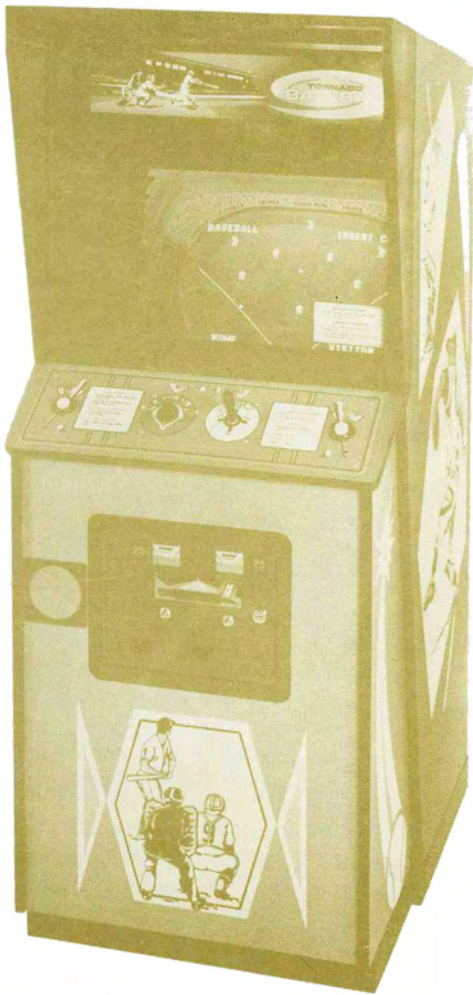

Midway's

GAME NO. 605 & 607
JULY, 1976

TORNADO BASEBALL PARTS CATALOG

NO. 0605 UPRIGHT

NO. 0607 COCKTAIL TABLE

MIDWAY MFG. CO.

A BALLY COMPANY

10750 WEST GRAND AVENUE
FRANKLIN PARK, ILLINOIS, 60131, U. S. A.

PHONE: (312) 451-1360

CABLE ADDRESS: MIDCO

TELEX NO.: 72-1596

TABLE OF CONTENTS

	Page No.
GENERAL INSTRUCTIONS	1
CONTROL POT & SWITCH ADJUSTMENTS	2
RAMs, ROMs & PROMs TESTING	3—4
SERVICE BULLETIN	5
NO. 0605 — UPRIGHT CONTROL SHELF	6—7
NO. 0607 — COCKTAIL TABLE CONTROL SHELF	8—9
ADDITIONAL PARTS LIST	10—12
GAME BOARD COMPONENTS LAYOUT (COCKTAIL)	13
GAME BOARD COMPONENTS LAYOUT (UPRIGHT)	14

GENERAL INSTRUCTIONS FOR "TORNADO BASEBALL"

INSTALLATION:

1. Remove shipping cleats located on the bottom of the cabinet.
2. The power is controlled by a switch located on top of the cabinet. Plug into A.C. only, 115 volts 60 cycles. In low lines areas, (105 volts or less) a boost in the output voltage of the transformer may be achieved by removing the wire from the 115 volt tap of the transformer, and rewiring to the 105 volt position.
3. In event the game is tilted, or the line cord is removed, and credit (Innings) accumulated will reset to zero.

1. Set switch #6 to the 'OFF' position on the game board (PC 605-900).
2. Activate coin door, tilt switch.
3. The RAM test sequence will scan and vertical lines will appear.
4. After RAM test sequence is completed and a RAM is defective, 16 vertical columns will appear. (Refer to figure 1 for method of locating bad RAM).*
5. When 16 vertical columns do not appear after RAM sequence, this indicates all RAMs are good.
6. When RAM test is completed and all RAMs are good, the TV screen will go blank and now indicate a bad ROM or PROM by displaying letters locating it.
7. When all ROMs and PROMs are good, the blank TV screen will display nothing.
8. Return switch #6 to 'ON' position (PC 605-900).
9. Activate the tilt switch to return game to normal operation.