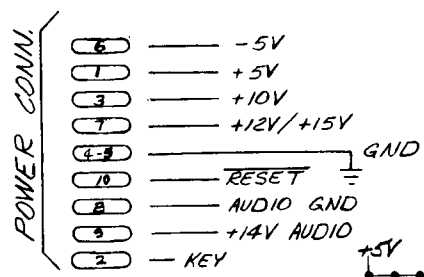

GAME BOARD

EXPAND CONN.

CHARGE CHORD

MK 4027-4

REVISIONS	
NO. REV.	DESCRIPTION
1	AS BUILT
MIDWAY MFG. CO. FRANKLIN, ILL.	
PART NO. 0084-90002-C625	
DRAWN BY D.N.A. & G.OOK	
CHECKED BY COMM. VIDEO	