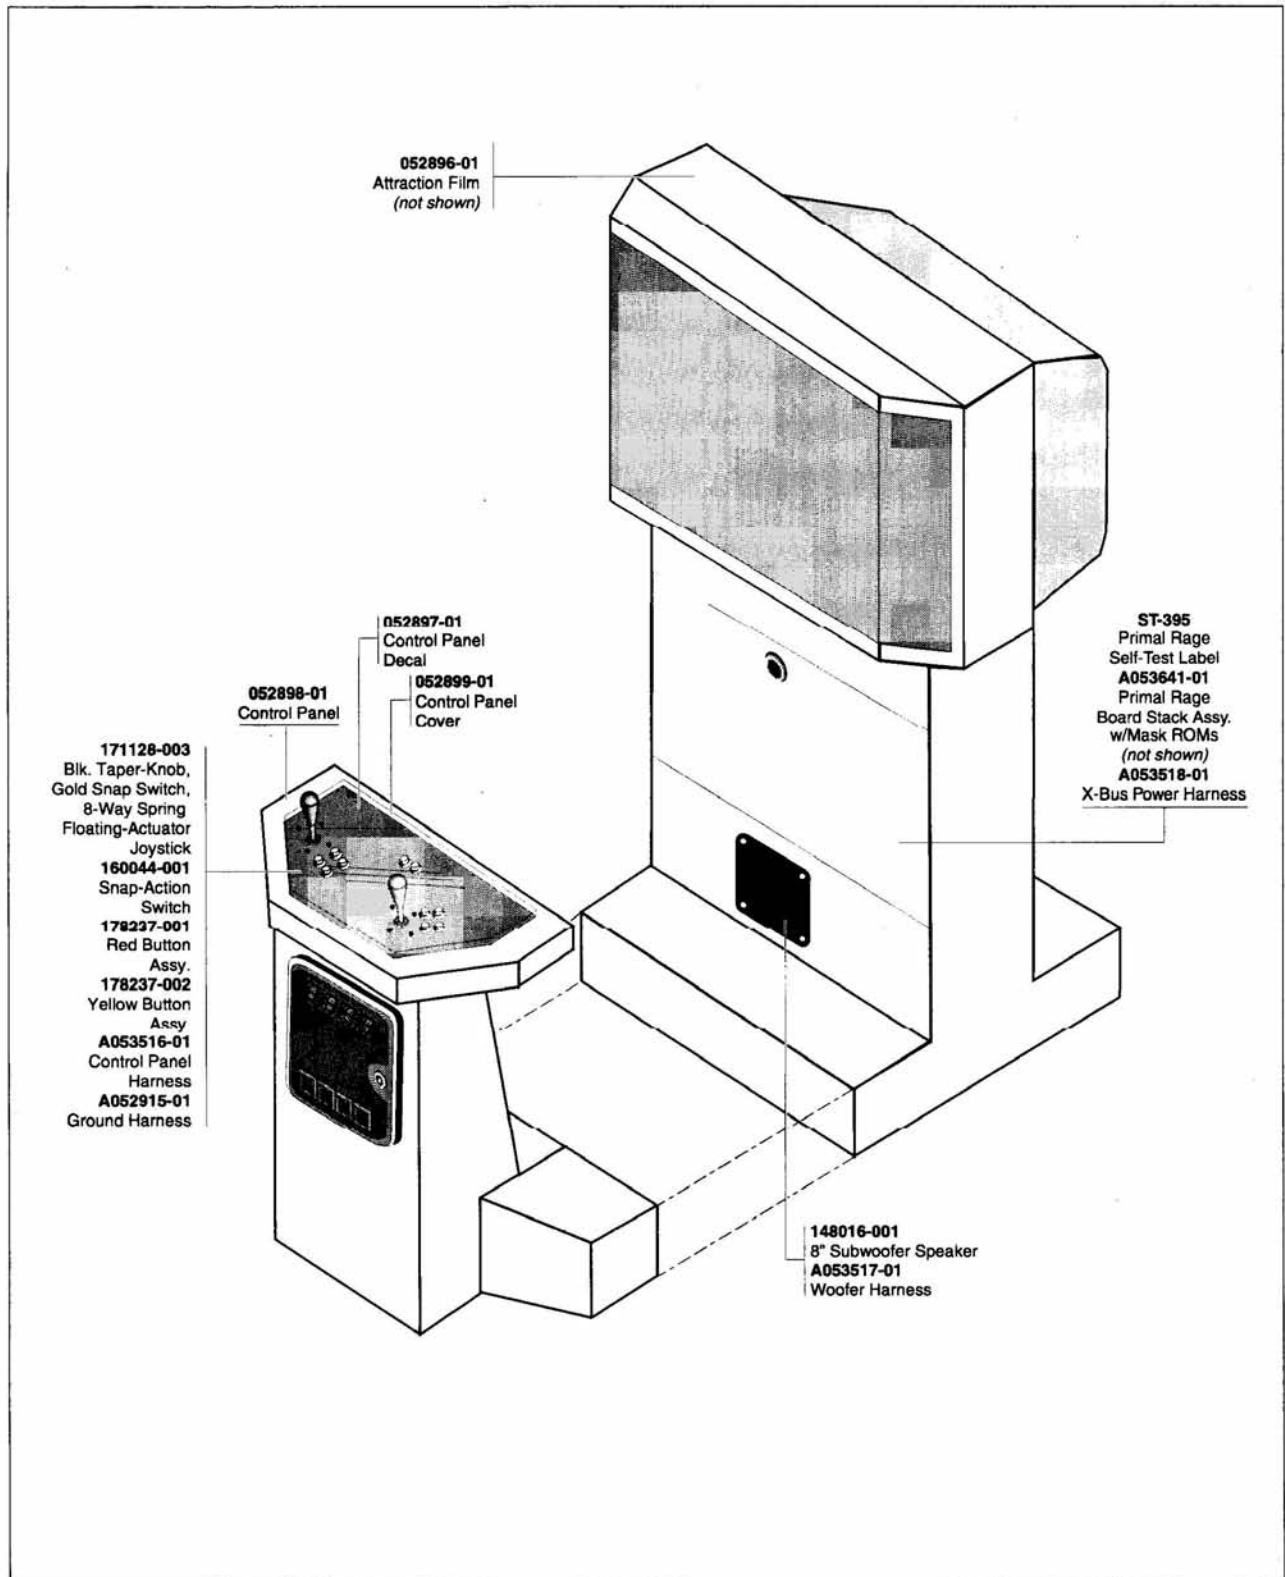

**Figure 2 Primal Rage Showcase 33 Deluxe Cabinet
(Front View)**