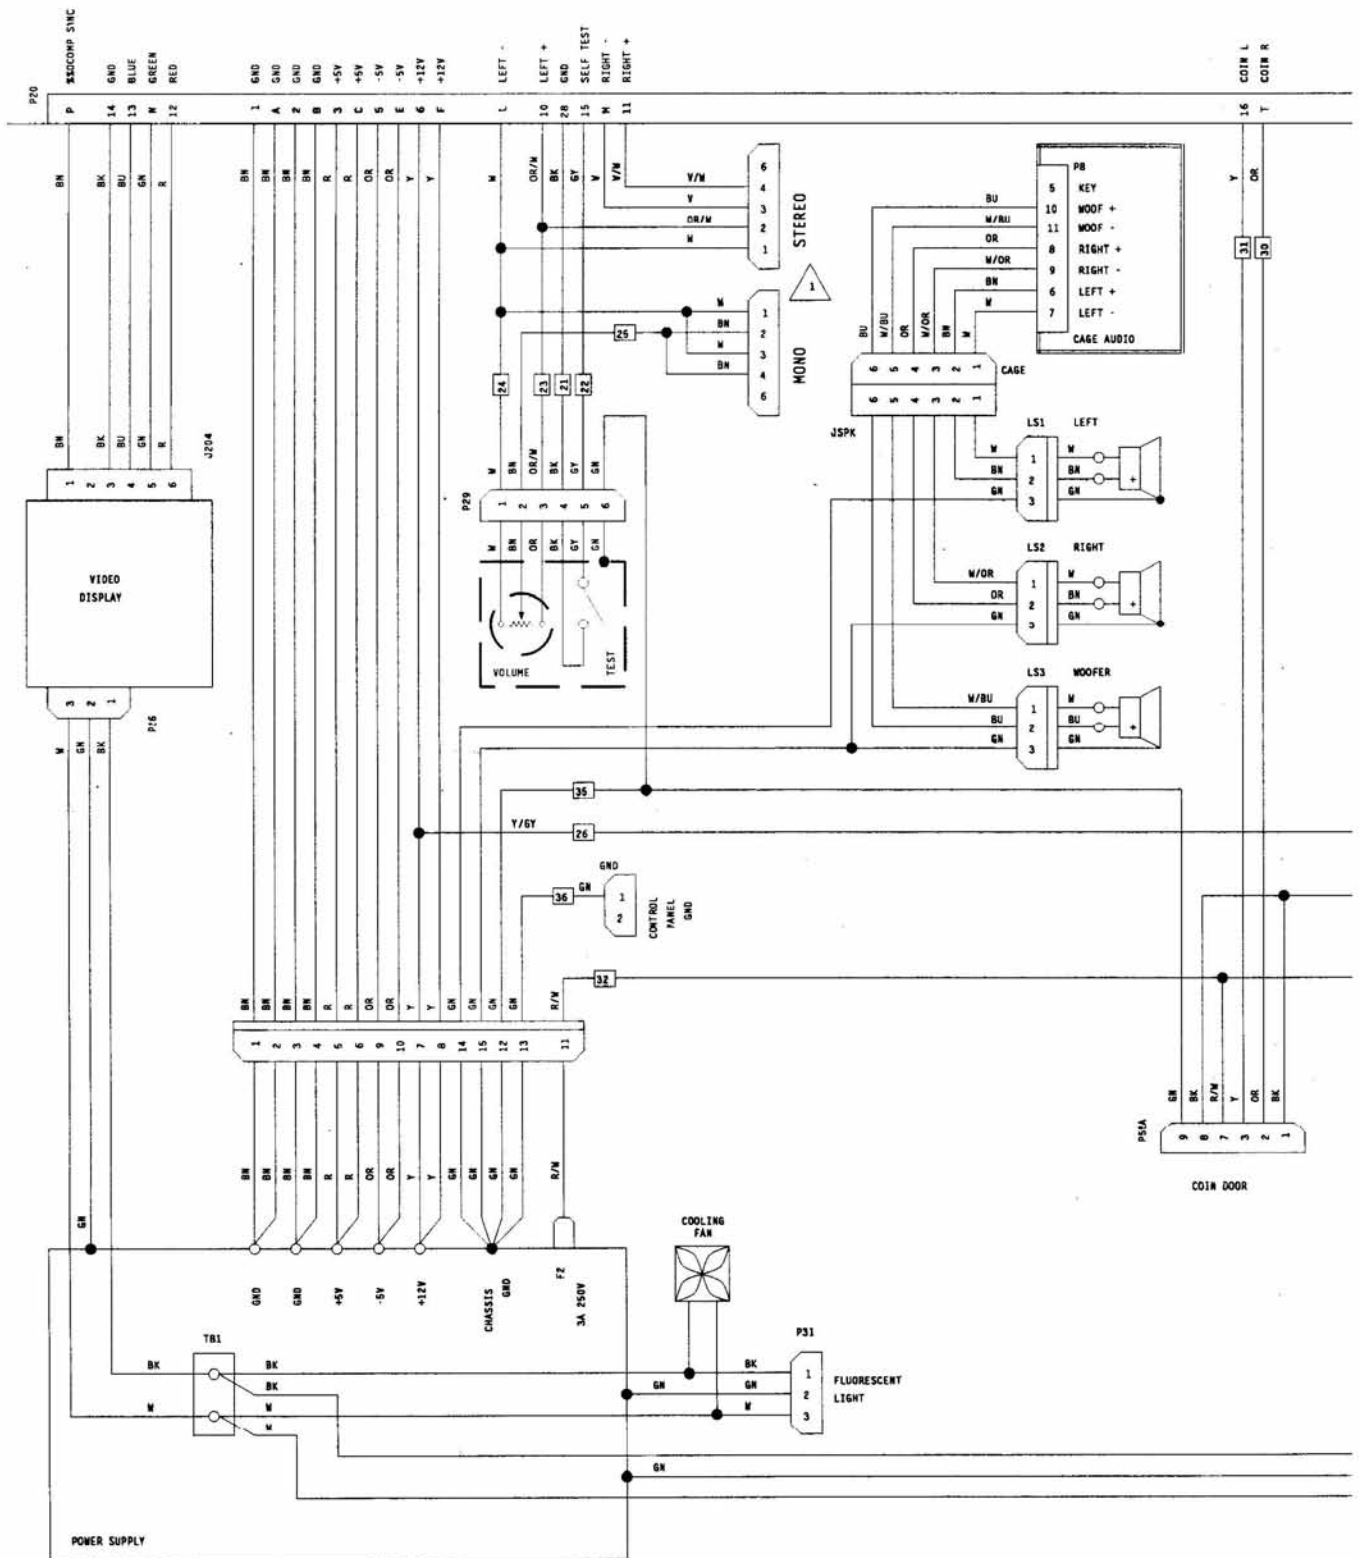

CAUTION

The low-impedance (75Ω) Neotec NT-2515C monitor (used in the Atari Games standard upright cabinet) and the high-impedance Hantarex Polo 33" monitor (used in the Showcase 33 cabinet) are **not** interchangeable. If you do plan to replace an existing monitor with the other type, you must change resistors in the video driver circuits on the Primal Rage game PCB. Refer to the game PCB schematic on page 5-6 of the Primal Rage Operator's Manual for more details.

Figure 3 Primal Rage Game Wiring Diagram (Showcase Cabinet Version)

053515-01 Rev. A

Figure 3 Primal Rage Game Wiring Diagram, Continued (Showcase Cabinet Version)

053515

TIME WARNER INTERACTIVE

Atari Games Corporation • 675 Sycamore Drive • Milpitas, CA 95035