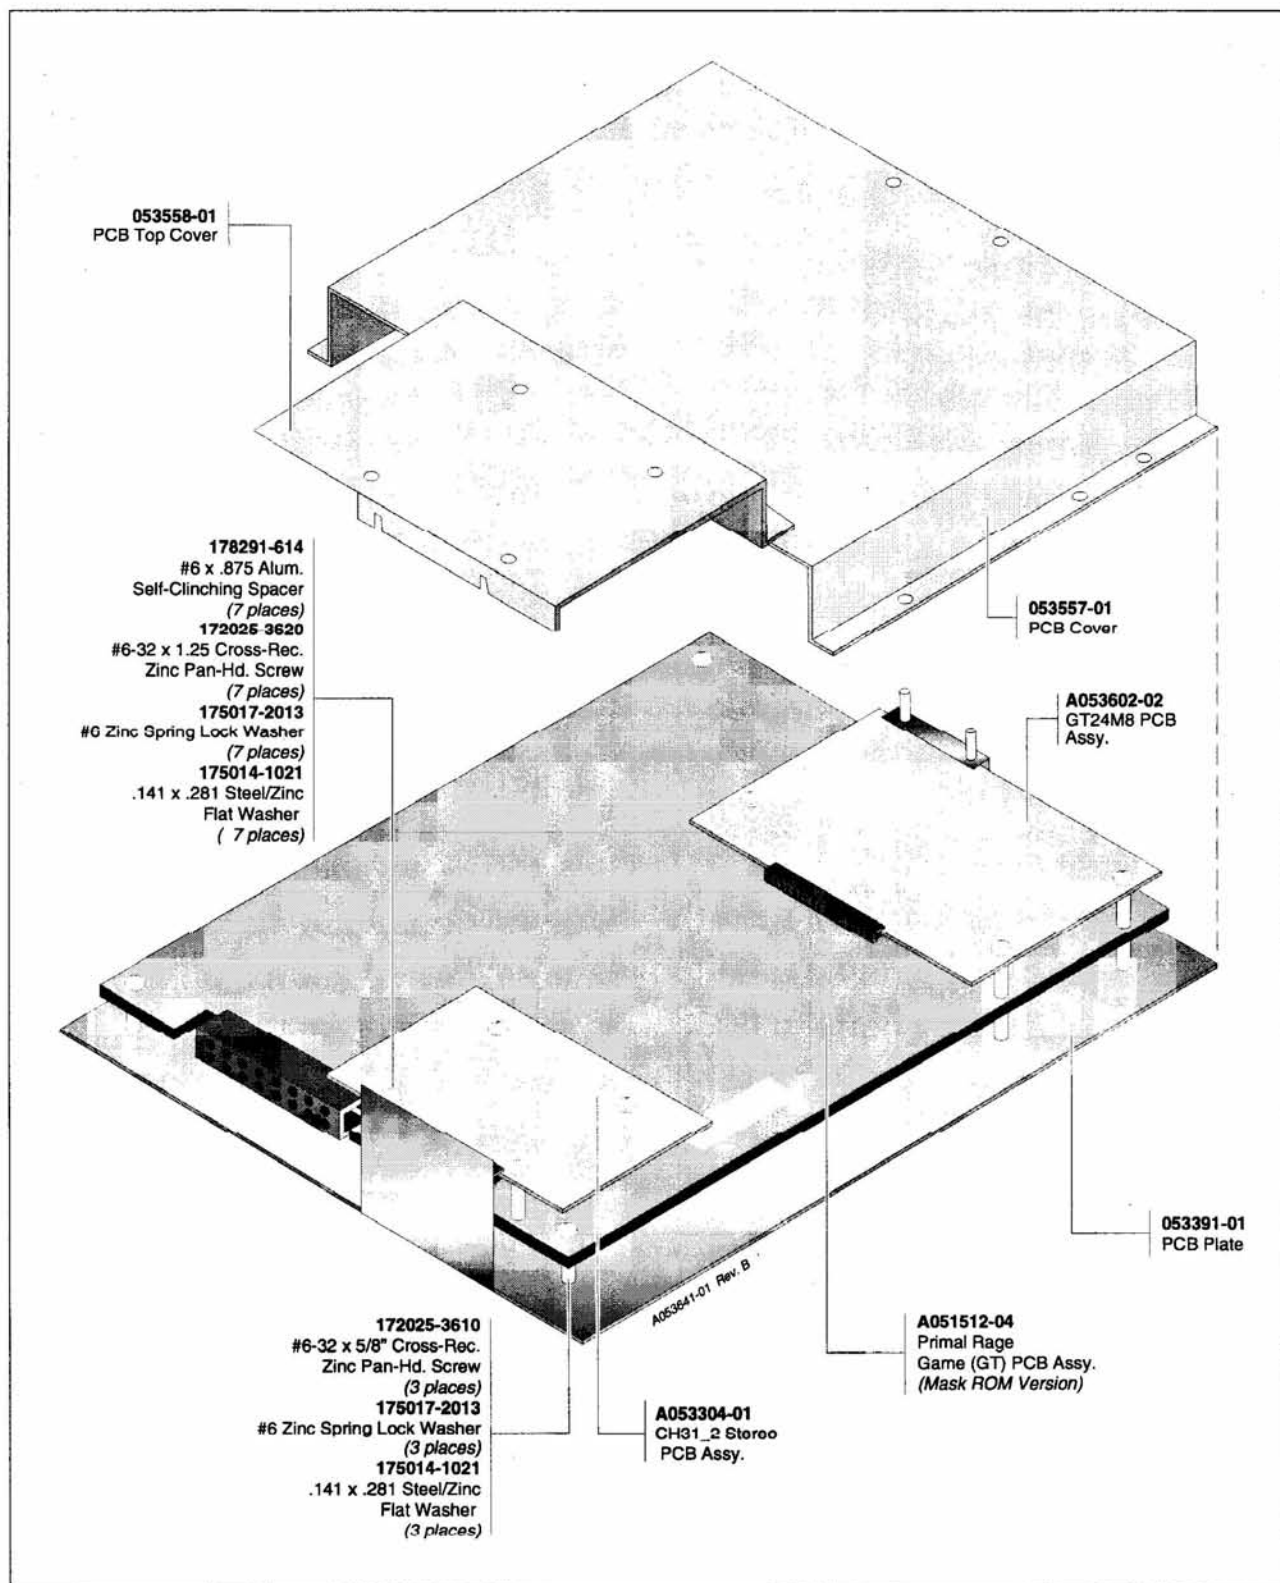

**Figure 1 Primal Rage Board Stack Assembly
(Showcase 33 Deluxe Cabinet Only)**