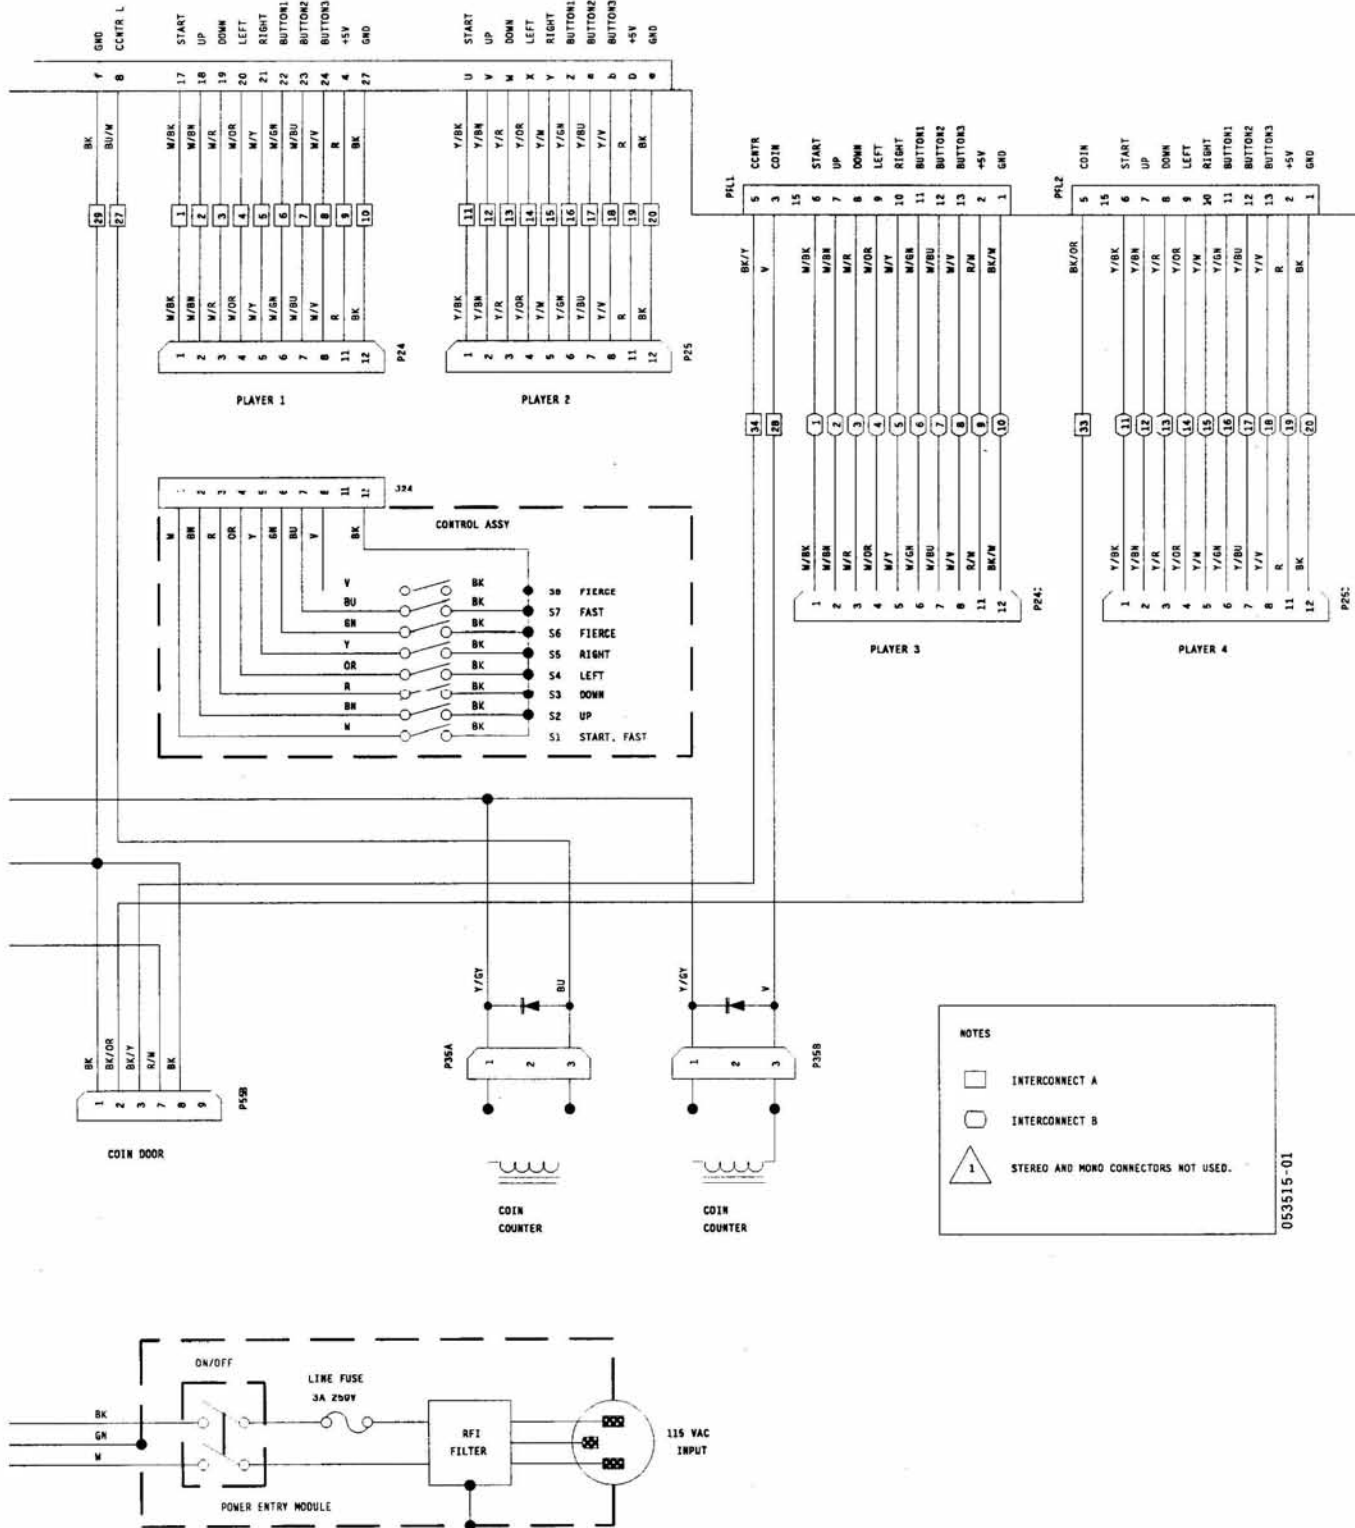

CAUTION

The low-impedance (75Ω) Neotec NT-2515C monitor (used in the Atari Games standard upright cabinet) and the high-impedance Hantarex Polo 33" monitor (used in the Showcase 33 cabinet) are **not** interchangeable. If you do plan to replace an existing monitor with the other type, you must change resistors in the video driver circuits on the Primal Rage game PCB. Refer to the game PCB schematic on page 5-6 of the Primal Rage Operator's Manual for more details.

Figure 3 Primal Rage Game Wiring Diagram (Showcase Cabinet Version)

053515-01 Rev. A

Figure 3 Primal Rage Game Wiring Diagram, Continued (Showcase Cabinet Version)

053515

TIME WARNER INTERACTIVE

Atari Games Corporation • 675 Sycamore Drive • Milpitas, CA 95035