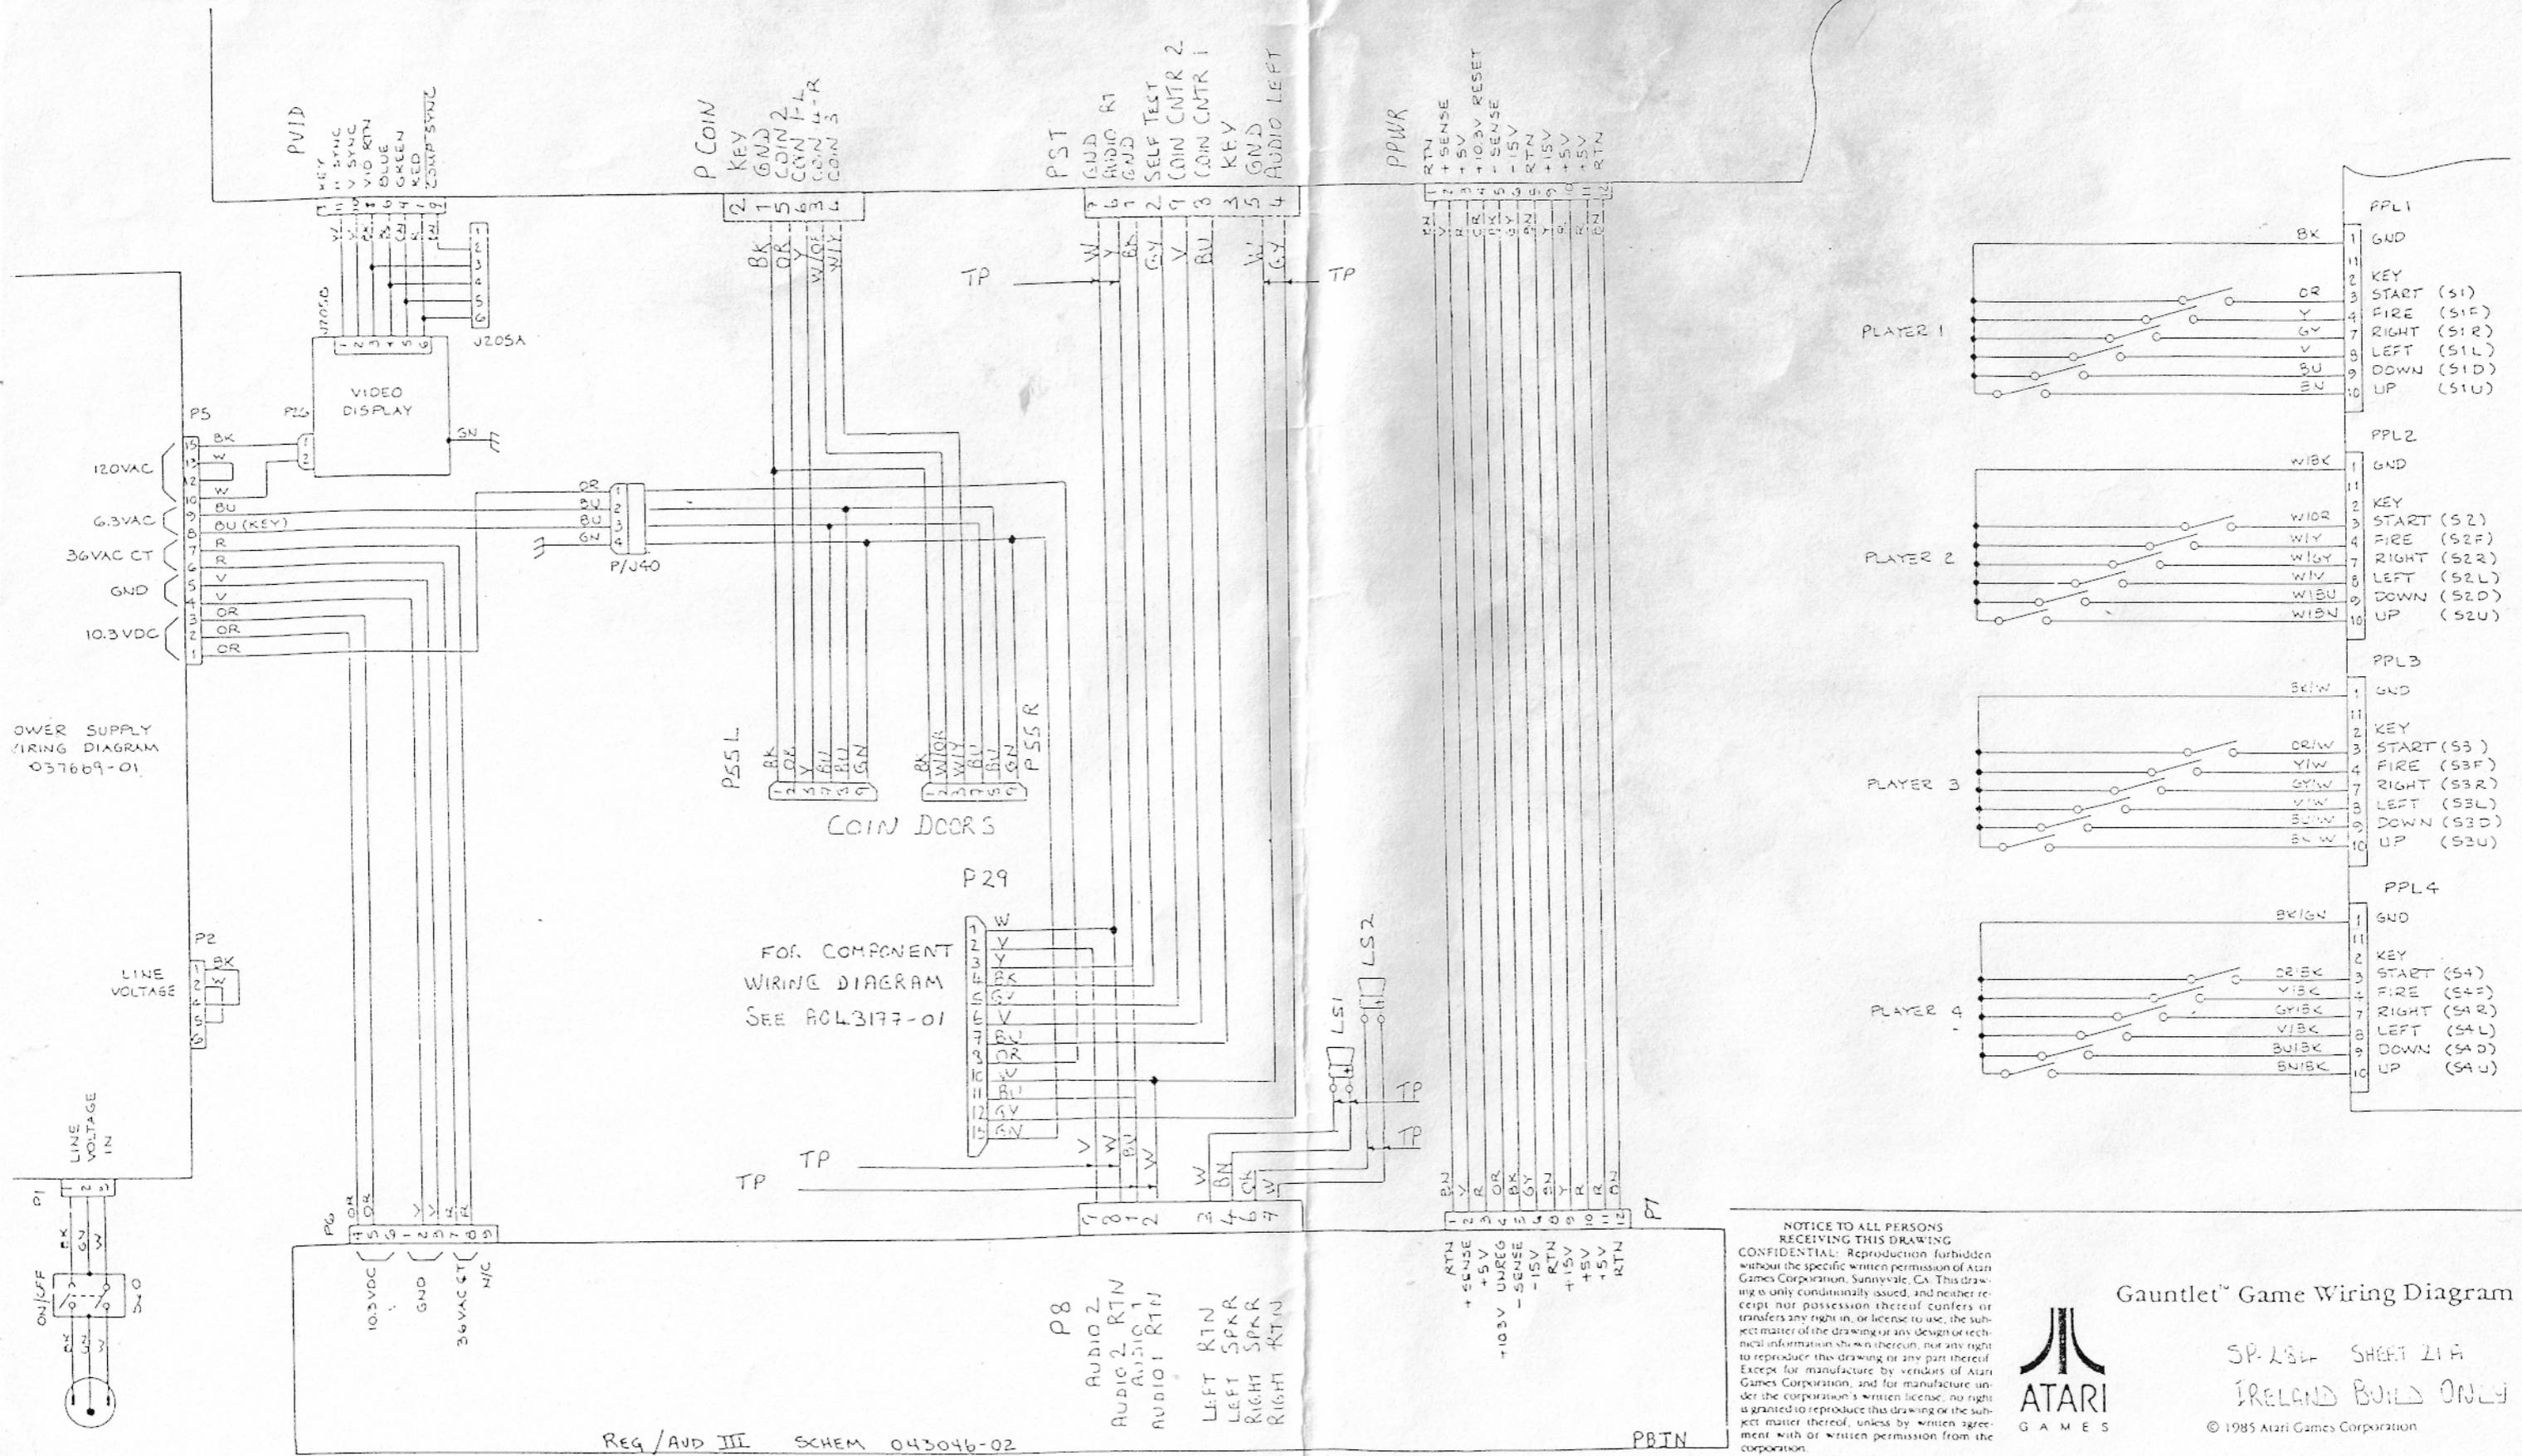

Gauntlet™ Game Wiring Diagram

SP. 256 SHEET 21A
IRELAND BUILD ONLY

© 1985 Atari Games Corporation