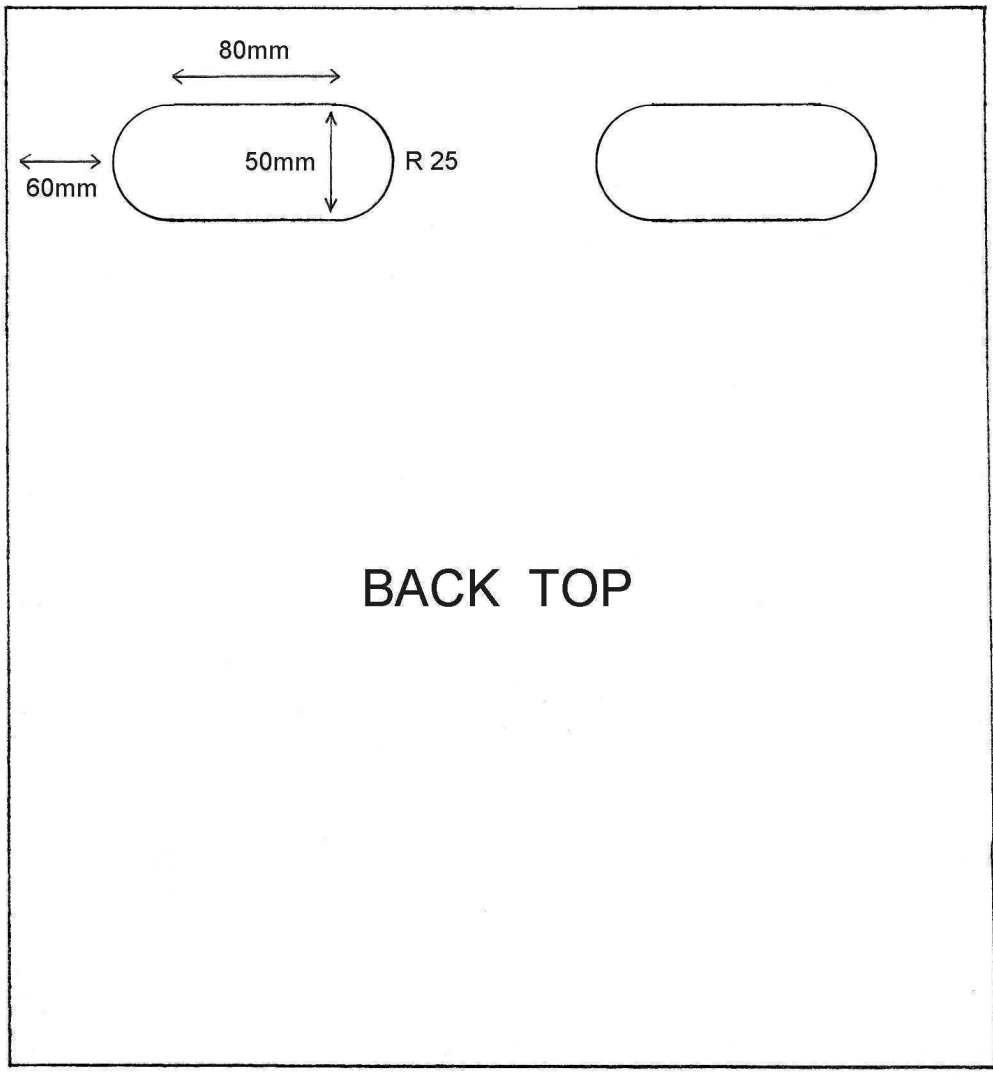

R9mm

BACK DOOR

555mm

528mm

55° CUT

530mm

540mm

BACK TOP

530mm

FRONT BOTTOM

685mm

9mm

18mm

530mm

BACK BOTTOM

300mm

9mm

18mm

530mm

18mm

170mm

20° CUT

530mm

110mm

CABINET SIDE PROFILE

120mm

530mm

METAL CONTROL PANEL  
(1:1)