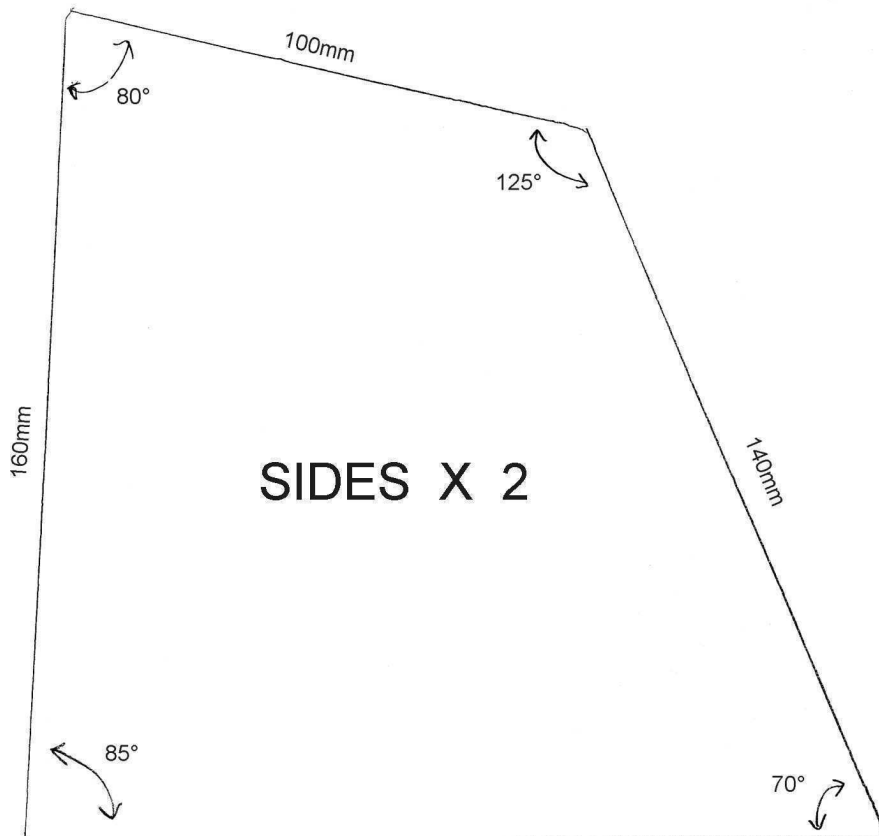

R9mm

BACK DOOR

555mm

528mm

55° CUT

530mm

540mm

BACK TOP

530mm

FRONT BOTTOM

685mm

9mm

18mm

530mm

BACK BOTTOM

300mm

9mm

18mm

530mm

18mm

170mm

20° CUT

530mm

110mm

CABINET SIDE PROFILE

120mm

530mm

METAL CONTROL PANEL  
(1:1)