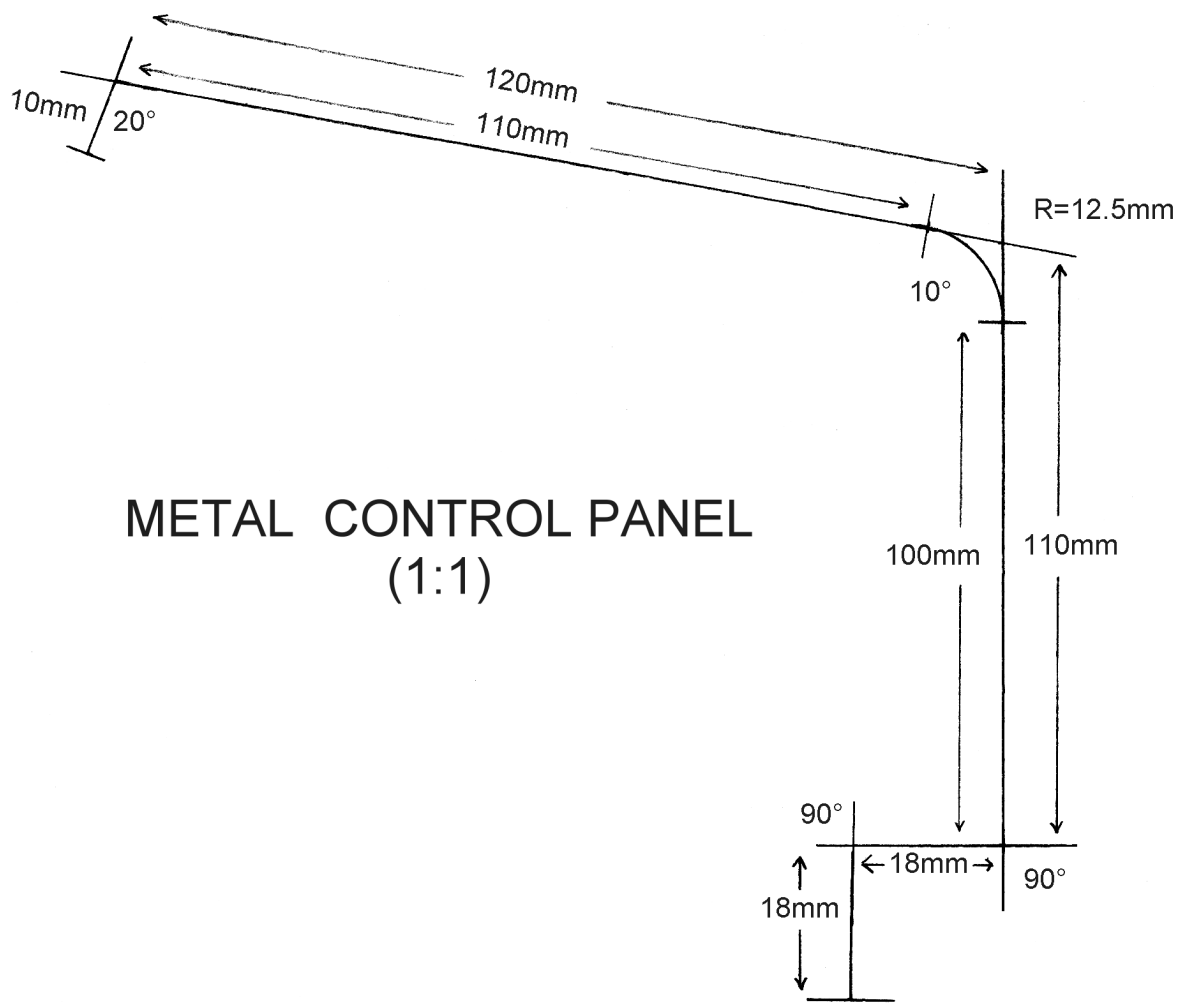

9mm

18mm

530mm

18mm

170mm

20° CUT

530mm

110mm

CABINET SIDE PROFILE

120mm

530mm

METAL CONTROL PANEL  
(1:1)