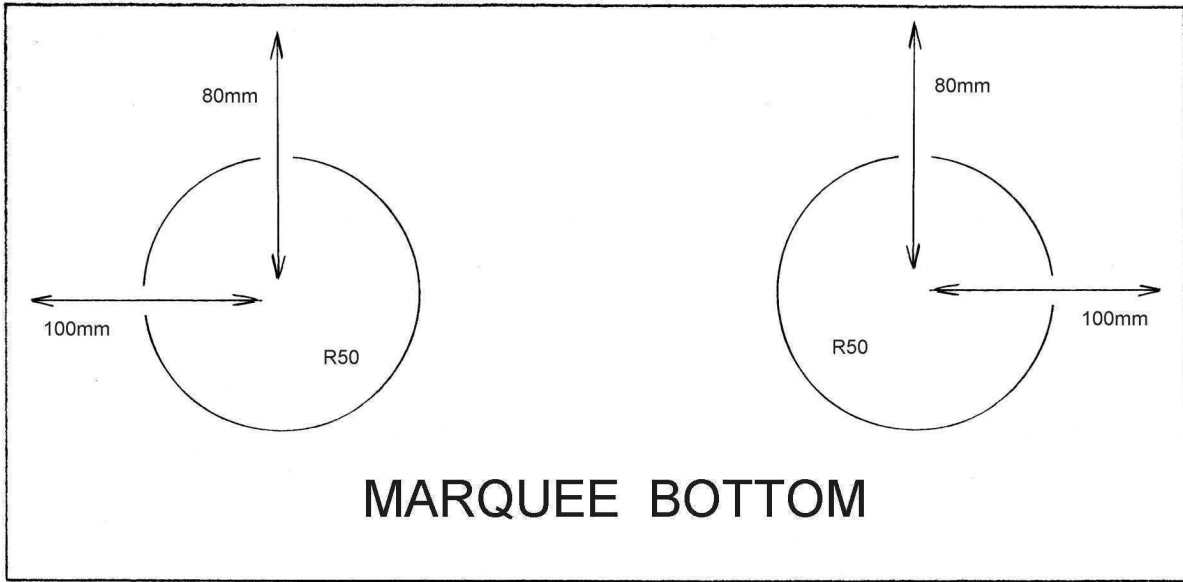

530mm

FRONT BOTTOM

685mm

9mm

18mm

530mm

BACK BOTTOM

300mm

9mm

18mm

530mm

18mm

170mm

20° CUT

530mm

110mm

CABINET SIDE PROFILE

120mm

530mm

METAL CONTROL PANEL  
(1:1)