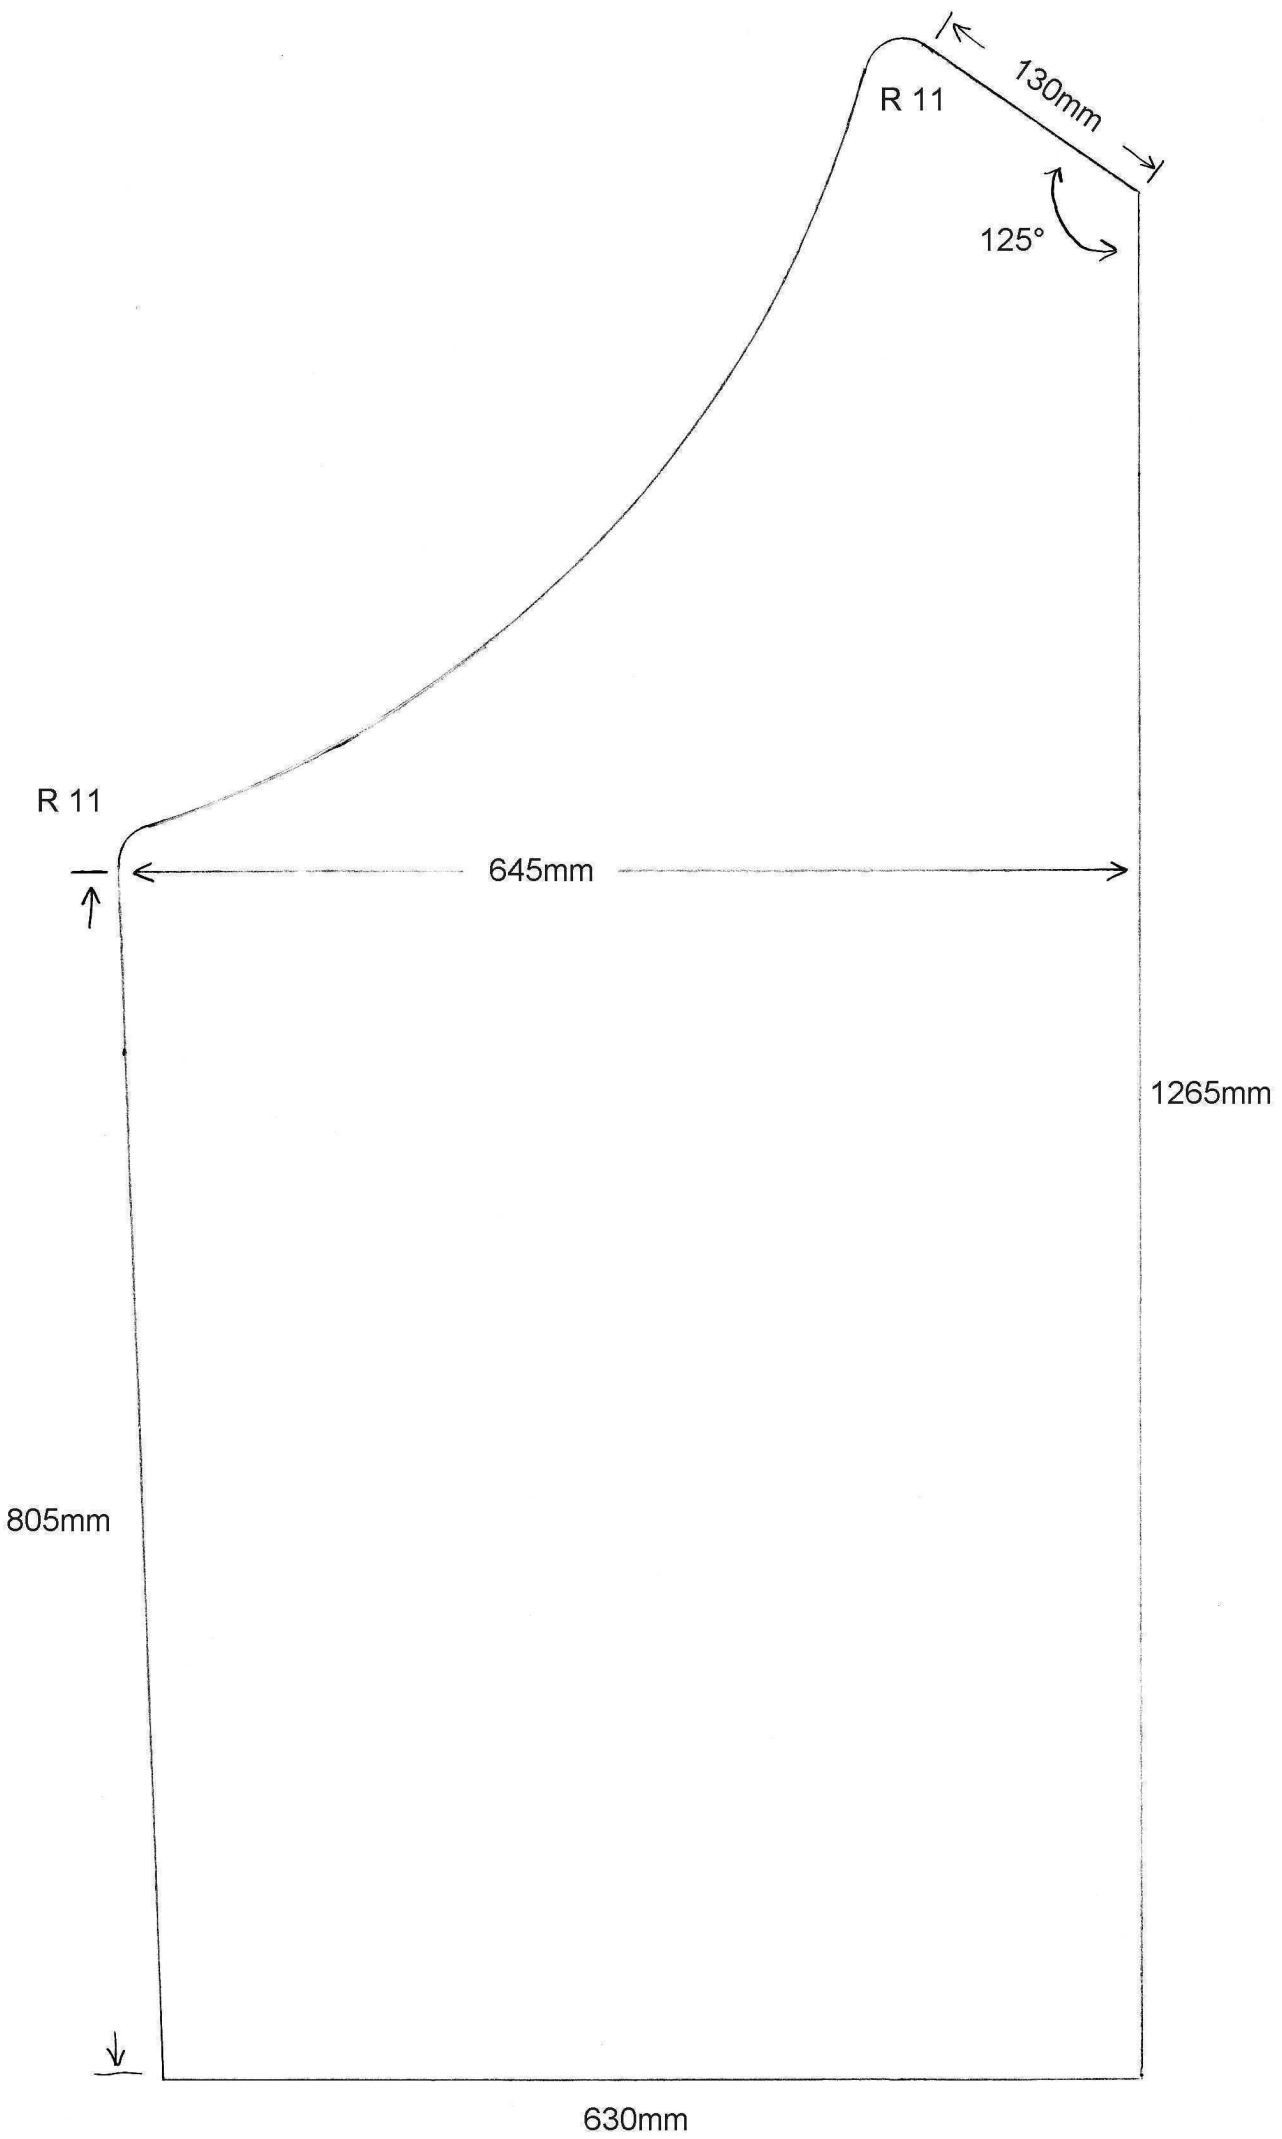

R9mm

BACK DOOR

555mm

528mm

55° CUT

530mm

540mm

BACK TOP

530mm

FRONT BOTTOM

685mm

9mm

18mm

530mm

BACK BOTTOM

300mm

9mm

18mm

530mm

18mm

170mm

20° CUT

530mm

110mm

CABINET SIDE PROFILE

120mm

530mm

METAL CONTROL PANEL  
(1:1)