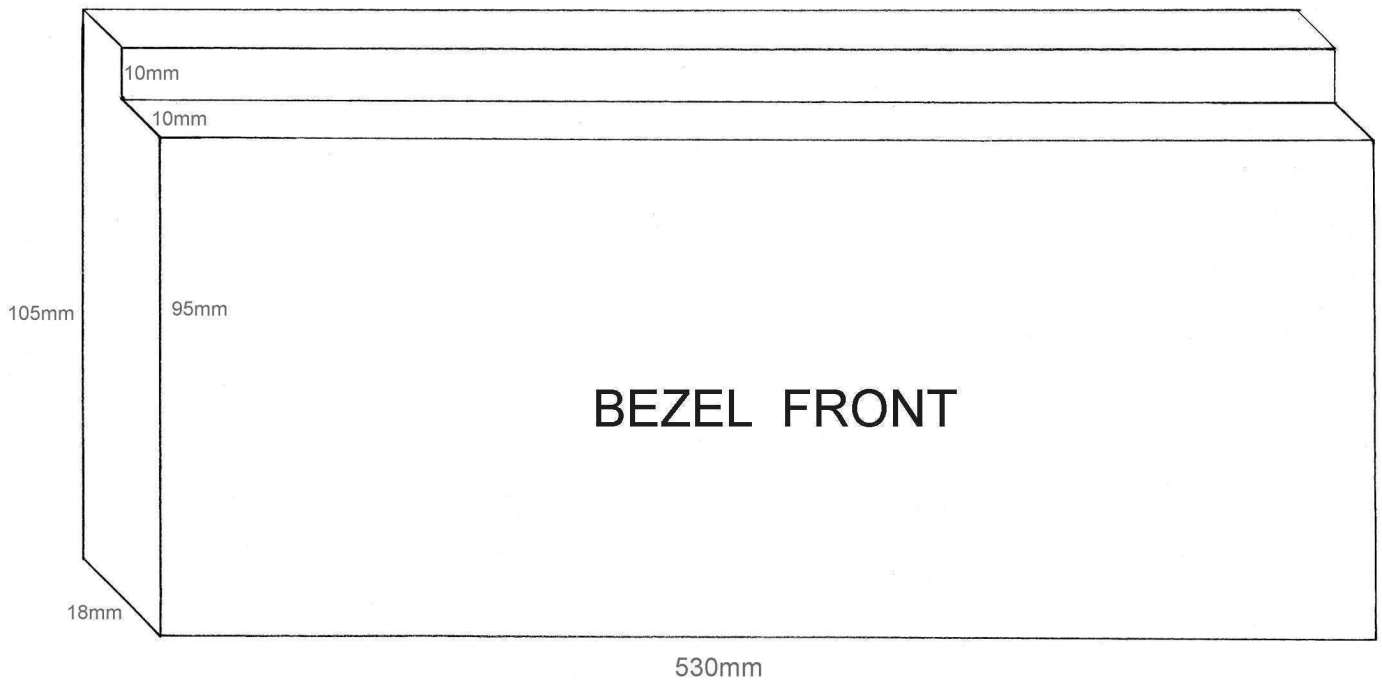

530mm

FRONT BOTTOM

685mm

9mm

18mm

530mm

BACK BOTTOM

300mm

9mm

18mm

530mm

18mm

170mm

20° CUT

530mm

110mm

CABINET SIDE PROFILE

120mm

530mm

METAL CONTROL PANEL  
(1:1)