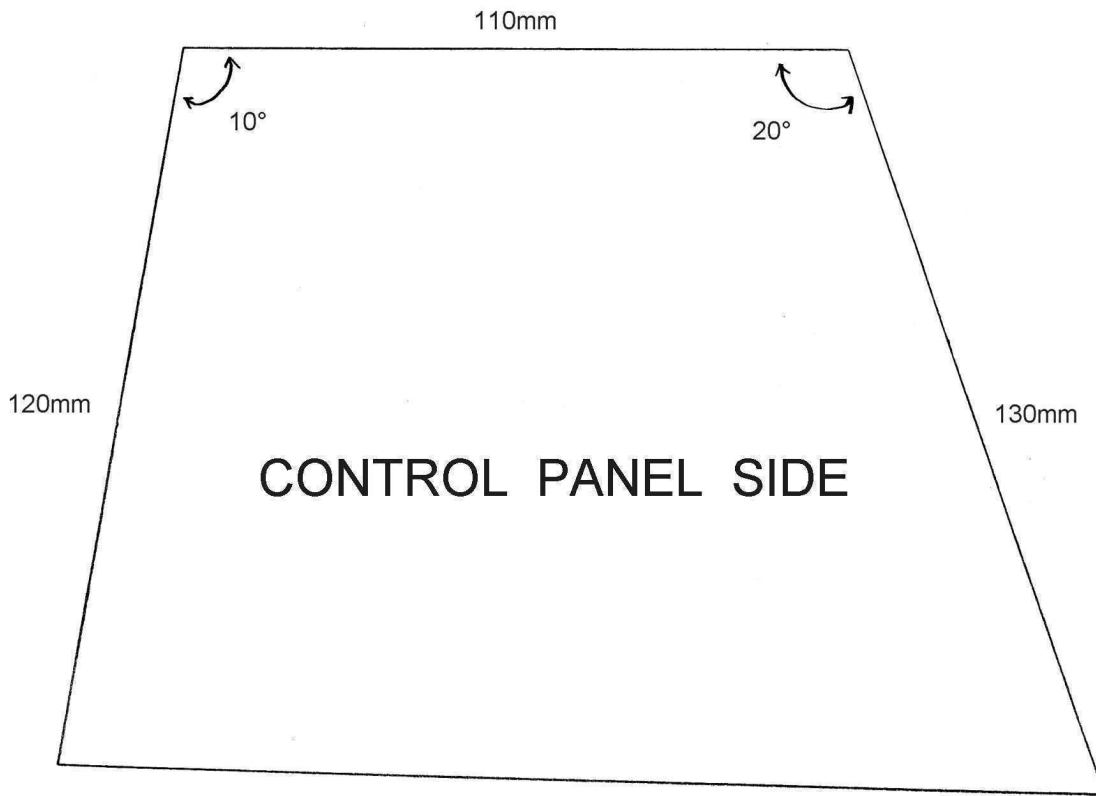

530mm

FRONT BOTTOM

685mm

9mm

18mm

530mm

BACK BOTTOM

300mm

9mm

18mm

530mm

18mm

170mm

20° CUT

530mm

110mm

CABINET SIDE PROFILE

120mm

530mm

METAL CONTROL PANEL  
(1:1)