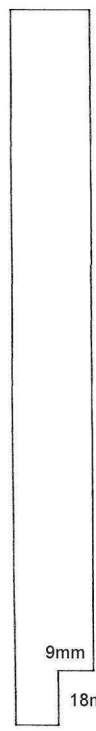

R9mm

BACK DOOR

555mm

528mm

55° CUT

530mm

540mm

BACK TOP

530mm

FRONT BOTTOM

685mm

9mm

18mm

530mm

BACK BOTTOM

300mm

9mm

18mm

530mm

18mm

170mm

20° CUT

530mm

110mm

CABINET SIDE PROFILE

120mm

530mm

METAL CONTROL PANEL  
(1:1)