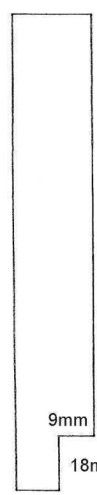

R9mm

BACK DOOR

555mm

528mm

55° CUT

530mm

540mm

BACK TOP

530mm

FRONT BOTTOM

685mm

9mm

18mm

530mm

BACK BOTTOM

300mm

9mm

18mm

530mm

18mm

170mm

20° CUT

530mm

110mm

CABINET SIDE PROFILE

120mm

530mm

METAL CONTROL PANEL  
(1:1)