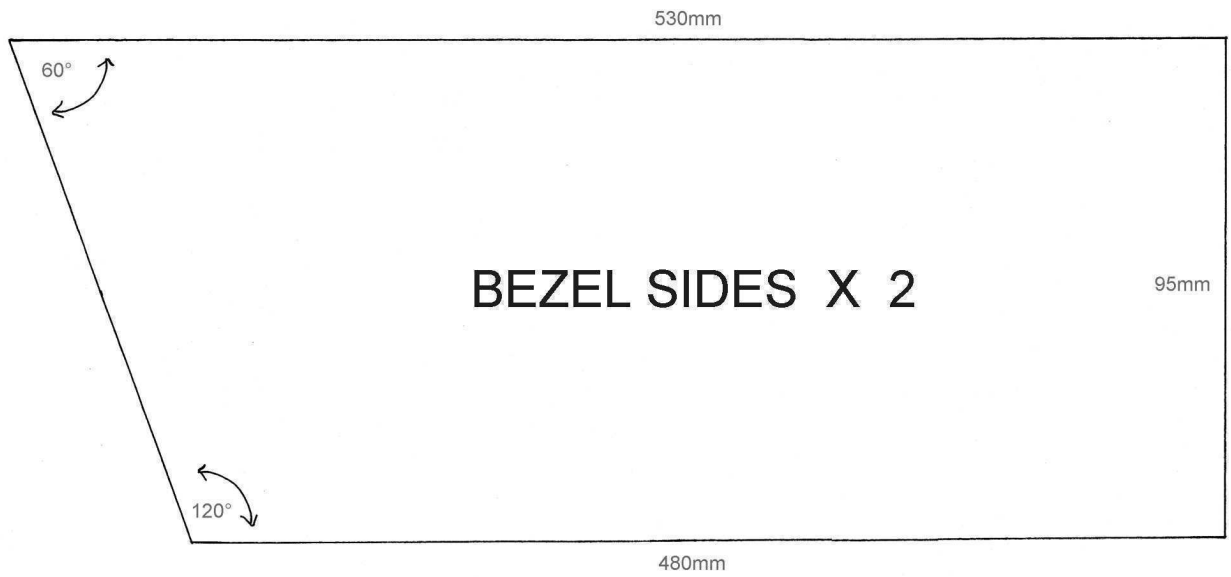

R9mm

BACK DOOR

555mm

528mm

55° CUT

530mm

540mm

BACK TOP

530mm

FRONT BOTTOM

685mm

9mm

18mm

530mm

BACK BOTTOM

300mm

9mm

18mm

530mm

18mm

170mm

20° CUT

530mm

110mm

CABINET SIDE PROFILE

120mm

530mm

METAL CONTROL PANEL  
(1:1)