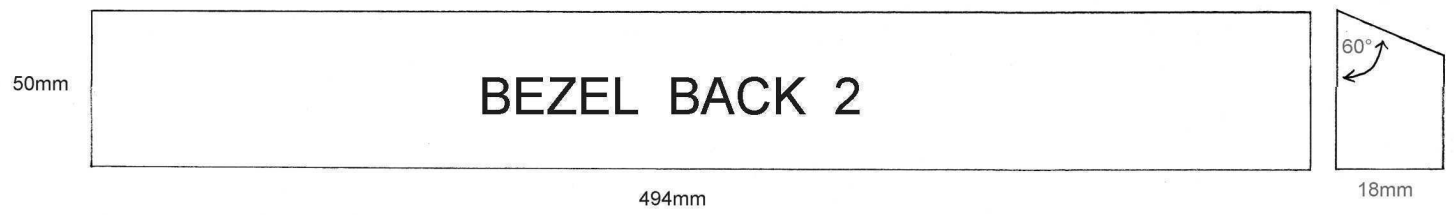

R9mm

BACK DOOR

555mm

528mm

55° CUT

530mm

540mm

BACK TOP

530mm

FRONT BOTTOM

685mm

9mm

18mm

530mm

BACK BOTTOM

300mm

9mm

18mm

530mm

18mm

170mm

20° CUT

530mm

110mm

CABINET SIDE PROFILE

120mm

530mm

METAL CONTROL PANEL  
(1:1)