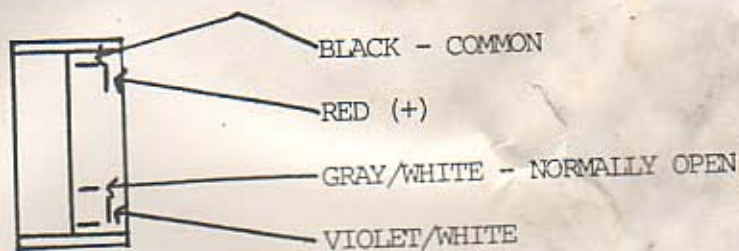

EXTRA
EXTRA
EXTRA

READ ALL ABOUT IT

April 1983

BLACK WIDOW WIRING UPDATE

The wiring diagram for the Potentiometer on page 9 of your Gravitar™ Retrofit Instruction booklet (TM-232) and on page 3-4 your Black Widow™ Game Manual (TM-234) may be wrong. The correct wiring diagram is pictured below.