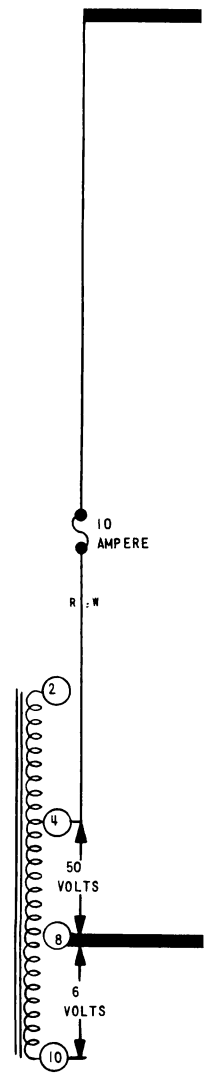

TYPE #1 DOOR WITH 3 CHUTES

- 1st CHUTE — TAKES 1 COIN — FOR 1 PLAY
- 2nd CHUTE — TAKES 1 COIN — FOR 1 PLAY OR 4 OR 5 CREDITS
- 3rd CHUTE — TAKES 1 COIN — FOR 10 OR 12 CREDITS

MANUFACTURED BY
2640 CH...

TYPE #4 DOOR WITH 3 CHUTES

- 1st CHUTE — TAKES 1, 2 OR 3 COINS — FOR 1 PLAY OR — 1 PLAY & 1 CREDIT.
- 2nd CHUTE — TAKES 1 COIN — FOR 1 PLAY OR — 4 OR 5 CREDITS
- 3rd CHUTE — TAKES 1 COIN — FOR 10 OR 12 CREDITS

MANUFACTURING CORP.
 2640 W. BELMONT AVE.
 CHICAGO, ILL. 60618

COIN CHUTE CIRCUITS

CIRCUITS