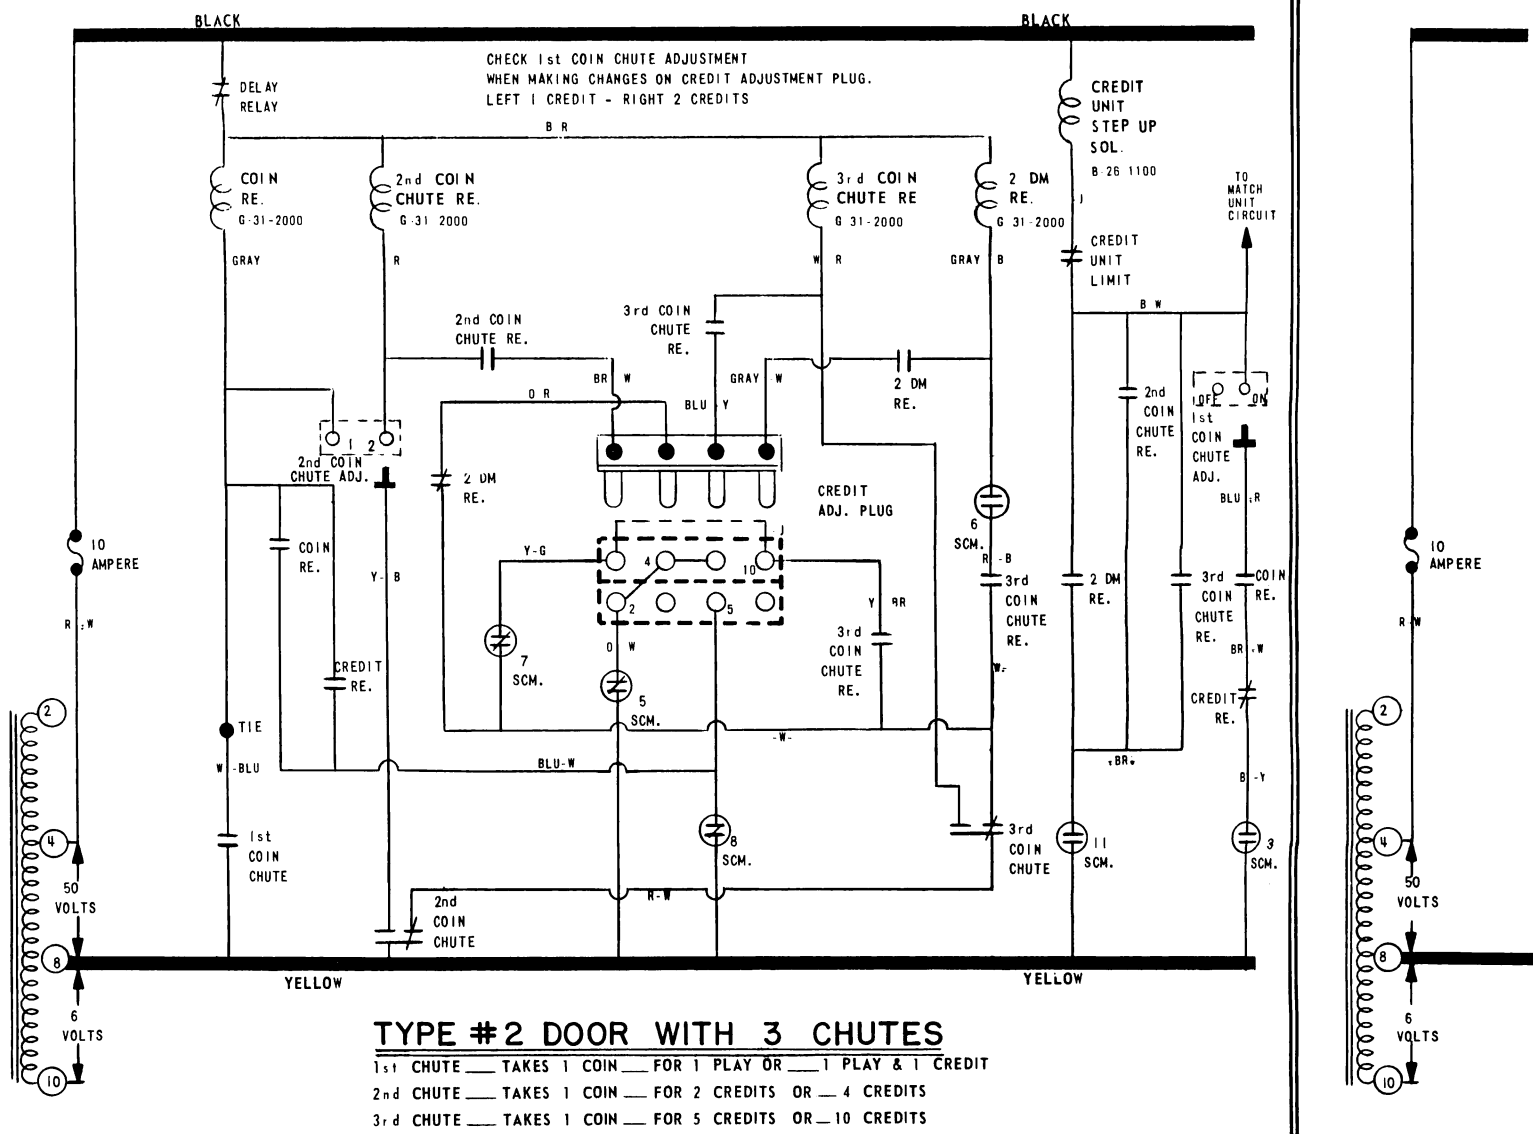

TYPE #1 DOOR WITH 3 CHUTES

- 1st CHUTE — TAKES 1 COIN — FOR 1 PLAY
- 2nd CHUTE — TAKES 1 COIN — FOR 1 PLAY OR 4 OR 5 CREDITS
- 3rd CHUTE — TAKES 1 COIN — FOR 10 OR 12 CREDITS

MANUFACTURED BY
2640 CH...

TYPE #4 DOOR WITH 3 CHUTES

- 1st CHUTE — TAKES 1, 2 OR 3 COINS — FOR 1 PLAY OR — 1 PLAY & 1 CREDIT.
- 2nd CHUTE — TAKES 1 COIN — FOR 1 PLAY OR — 4 OR 5 CREDITS
- 3rd CHUTE — TAKES 1 COIN — FOR 10 OR 12 CREDITS

MANUFACTURING CORP.
 2640 W. BELMONT AVE.
 CHICAGO, ILL. 60618

COIN CHUTE CIRCUITS

CIRCUITS