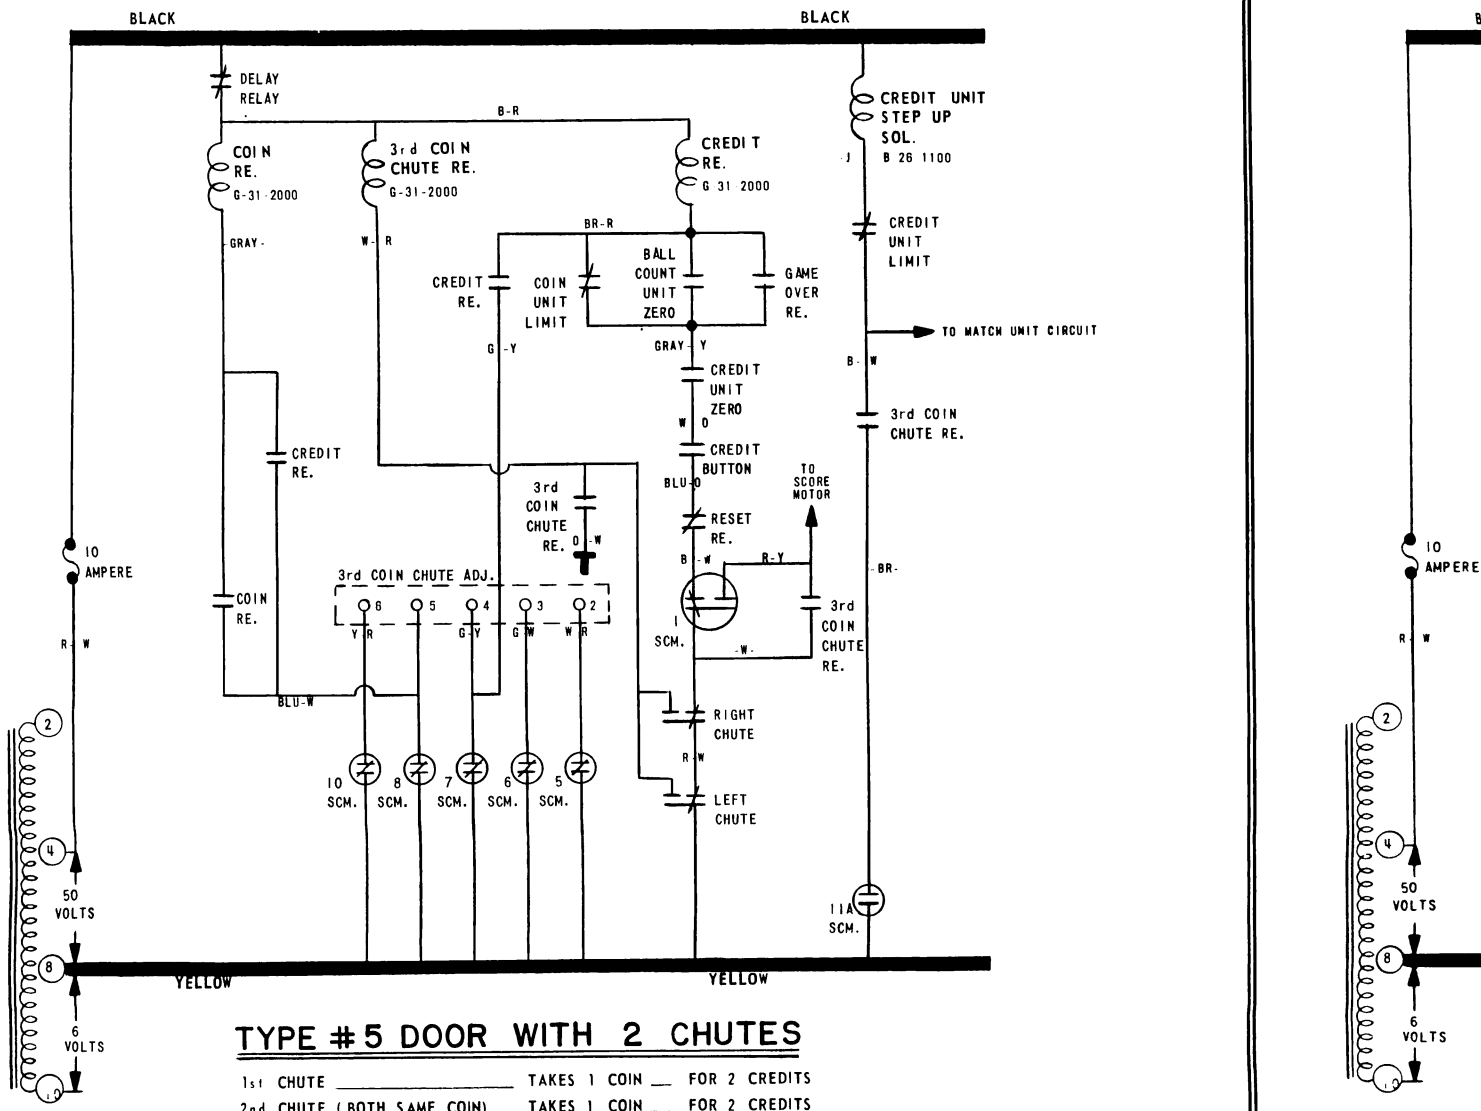

TYPE #1 DOOR WITH 3 CHUTES

- 1st CHUTE — TAKES 1 COIN — FOR 1 PLAY
- 2nd CHUTE — TAKES 1 COIN — FOR 1 PLAY OR 4 OR 5 CREDITS
- 3rd CHUTE — TAKES 1 COIN — FOR 10 OR 12 CREDITS

MANUFACTURED BY
2640 CH...

TYPE #4 DOOR WITH 3 CHUTES

COIN CHUTE CIRCUITS

CIRCUITS