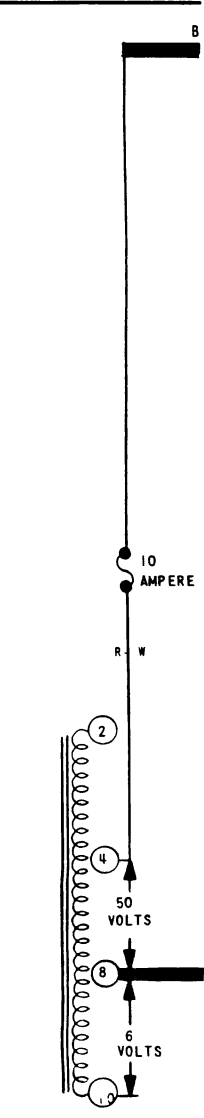

TYPE #1 DOOR WITH 3 CHUTES

- 1st CHUTE — TAKES 1 COIN — FOR 1 PLAY
- 2nd CHUTE — TAKES 1 COIN — FOR 1 PLAY OR 4 OR 5 CREDITS
- 3rd CHUTE — TAKES 1 COIN — FOR 10 OR 12 CREDITS

MANUFACTURED BY
2640 CH...

TYPE #4 DOOR WITH 3 CHUTES

- 1st CHUTE — TAKES 1, 2 OR 3 COINS — FOR 1 PLAY OR — 1 PLAY & 1 CREDIT.
- 2nd CHUTE — TAKES 1 COIN — FOR 1 PLAY OR — 4 OR 5 CREDITS
- 3rd CHUTE — TAKES 1 COIN — FOR 10 OR 12 CREDITS

MANUFACTURING CORP.
 2640 W. BELMONT AVE.
 CHICAGO, ILL. 60618

COIN CHUTE CIRCUITS

CIRCUITS