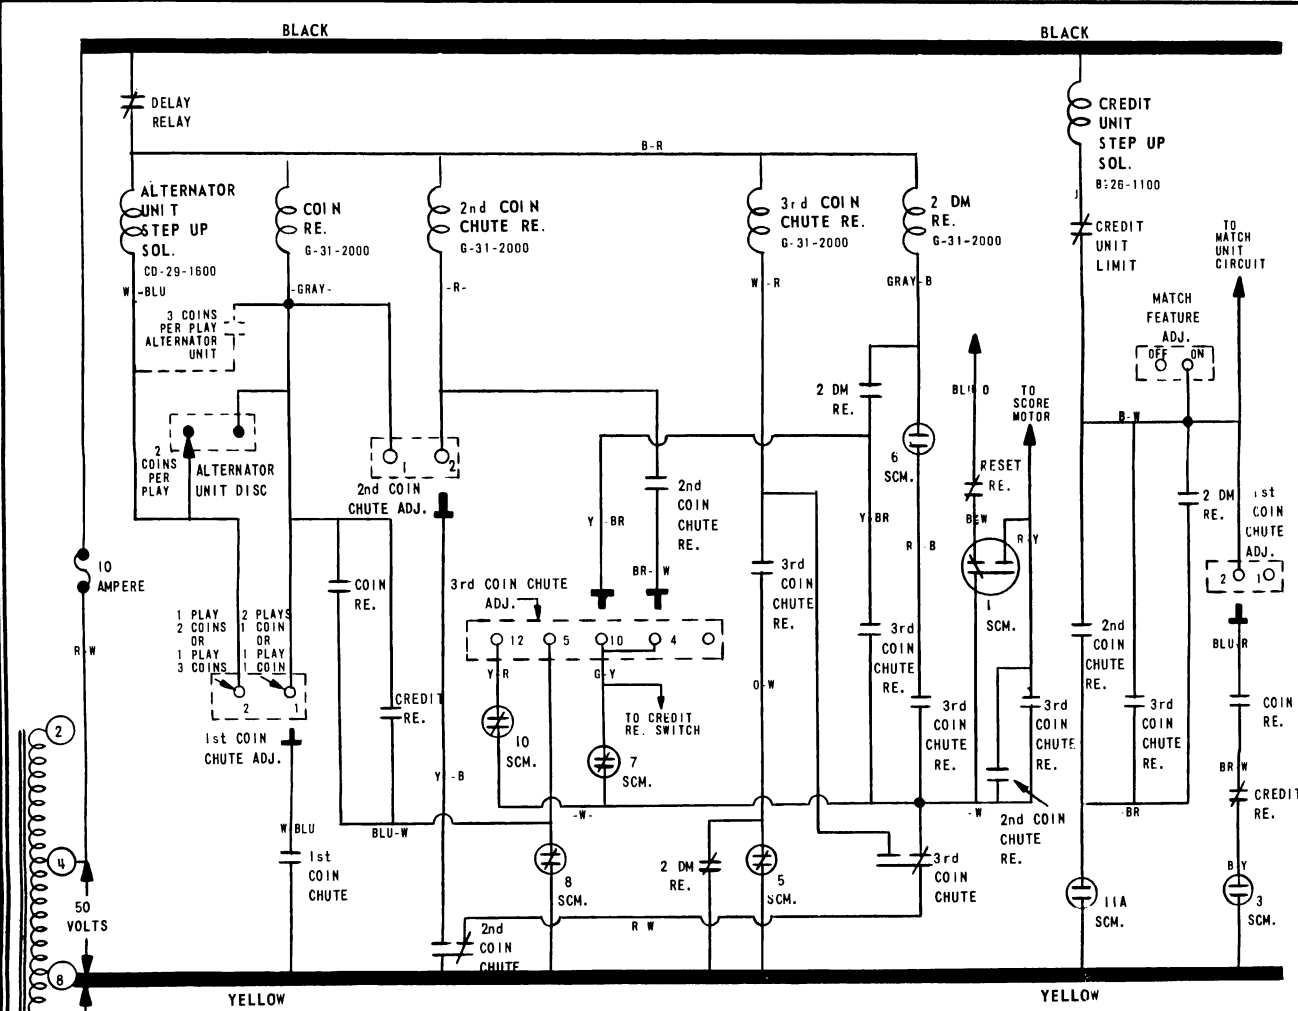

TYPE #1 DOOR WITH 3 CHUTES

- 1st CHUTE — TAKES 1 COIN — FOR 1 PLAY
- 2nd CHUTE — TAKES 1 COIN — FOR 1 PLAY OR 4 OR 5 CREDITS
- 3rd CHUTE — TAKES 1 COIN — FOR 10 OR 12 CREDITS

MANUFACTURED BY
2640 CH...

TYPE #4 DOOR WITH 3 CHUTES

- 1st CHUTE — TAKES 1, 2 OR 3 COINS — FOR 1 PLAY OR — 1 PLAY & 1 CREDIT.
- 2nd CHUTE — TAKES 1 COIN — FOR 1 PLAY OR — 4 OR 5 CREDITS
- 3rd CHUTE — TAKES 1 COIN — FOR 10 OR 12 CREDITS

MANUFACTURING CORP.
 2640 W. BELMONT AVE.
 CHICAGO, ILL. 60618

COIN CHUTE CIRCUITS

CIRCUITS