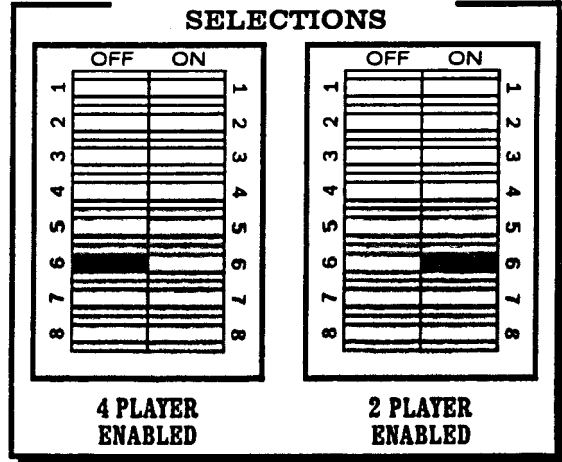

STANDARD CRICKET SELECTIONS