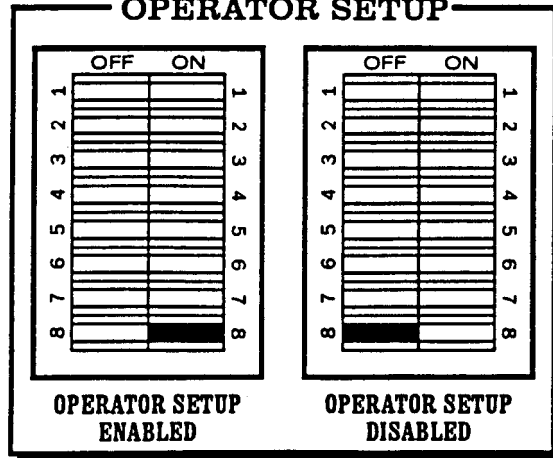

OPERATOR SETUP

Note: Settings Activated Only Upon Power-up. Switches 1, 2, 4, 5 And 7 Are Currently Not Active And Are Available For Future Expansion.