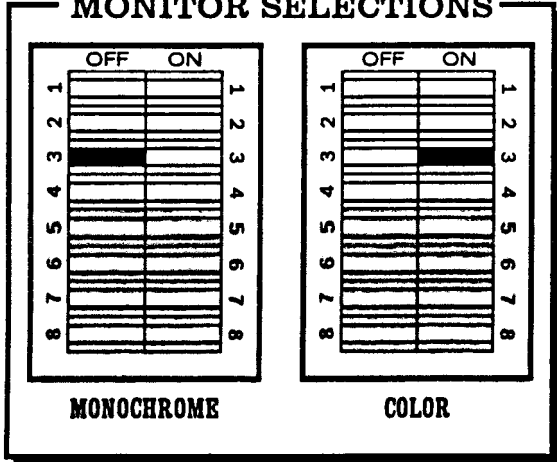

DIP SWITCH SETTINGS

dart star 2000 Daughter Board Upgrade

MONITOR SELECTIONS