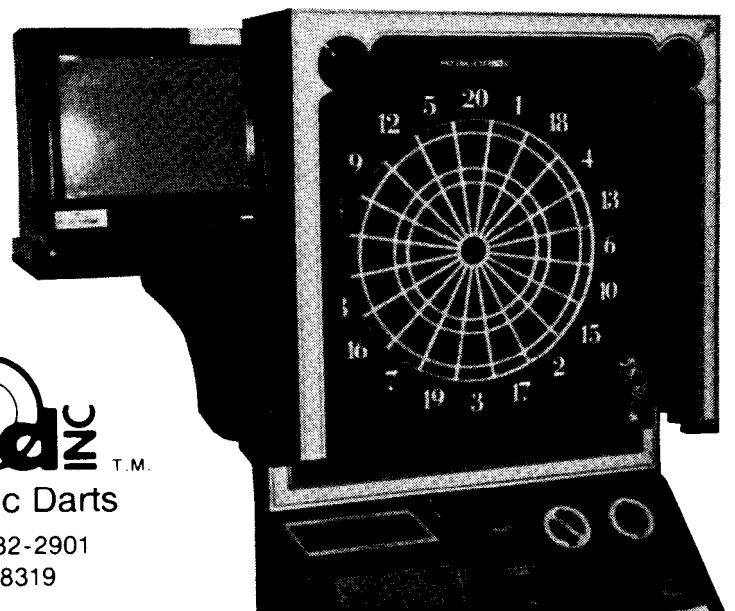

MONITOR KIT

A must for league and tournament play. Allows the growing number for spectators to watch matches without hassles. The large monitor with an amber display is attractively attached to the game in one of three positions. The Arachnid external monitor has the flexibility of being mounted to either side of the game or on top of any English Mark Darts 6300 or 7000 Series dart machine.

This monitor is easy to install with no RF modulator required. Also a black lower support assembly is included to give the dart machine additional support when the monitor is mounted into position.

Arachnid T.M.
The Originator of Electronic Darts