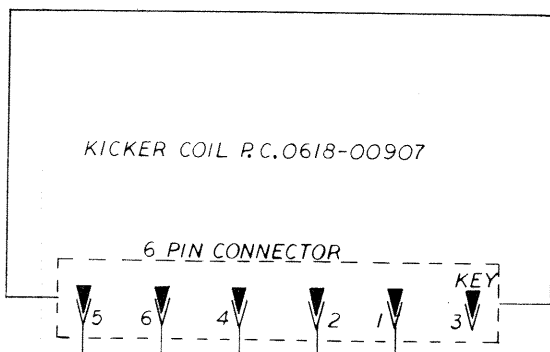

# ROAD RUNNER

MIDWAY MFG. CO.  
10750 GRAND AVE.  
FRANKLIN PK., IL.

60131 JUNE 1, '77

P.C.0080-00900D  
MOTHER BOARD

WIRE COLOR CODE		SWITCH SYMBOLS	
B=BLACK	O=ORANGE		"NORMALLY OPEN" CLOSED WHEN ENERGIZED.
BLU=BLUE	R=RED		"NORMALLY CLOSED" OPEN WHEN ENERGIZED.
BR=BROWN	W=WHITE		MAKE & BREAK
G=GREEN	Y=YELLOW		MOTOR CAM SWITCH
EXAMPLE: G-R INDICATES GREEN WIRE WITH RED TRACER			.1 MFD. CAPACITOR
ABBREVIATIONS USED			
J=JUMPER	SW=SWITCH		
RE=RELAY	POS=POSITION		
SU=STEP UP UNIT	OSC=OSCILLATING		

MT-58 TRANSFORMER 60 CYCLE  
MT-59 TRANSFORMER 50 CYCLE

P.C.0618-00902D-E-F  
GAME LOGIC BOARD