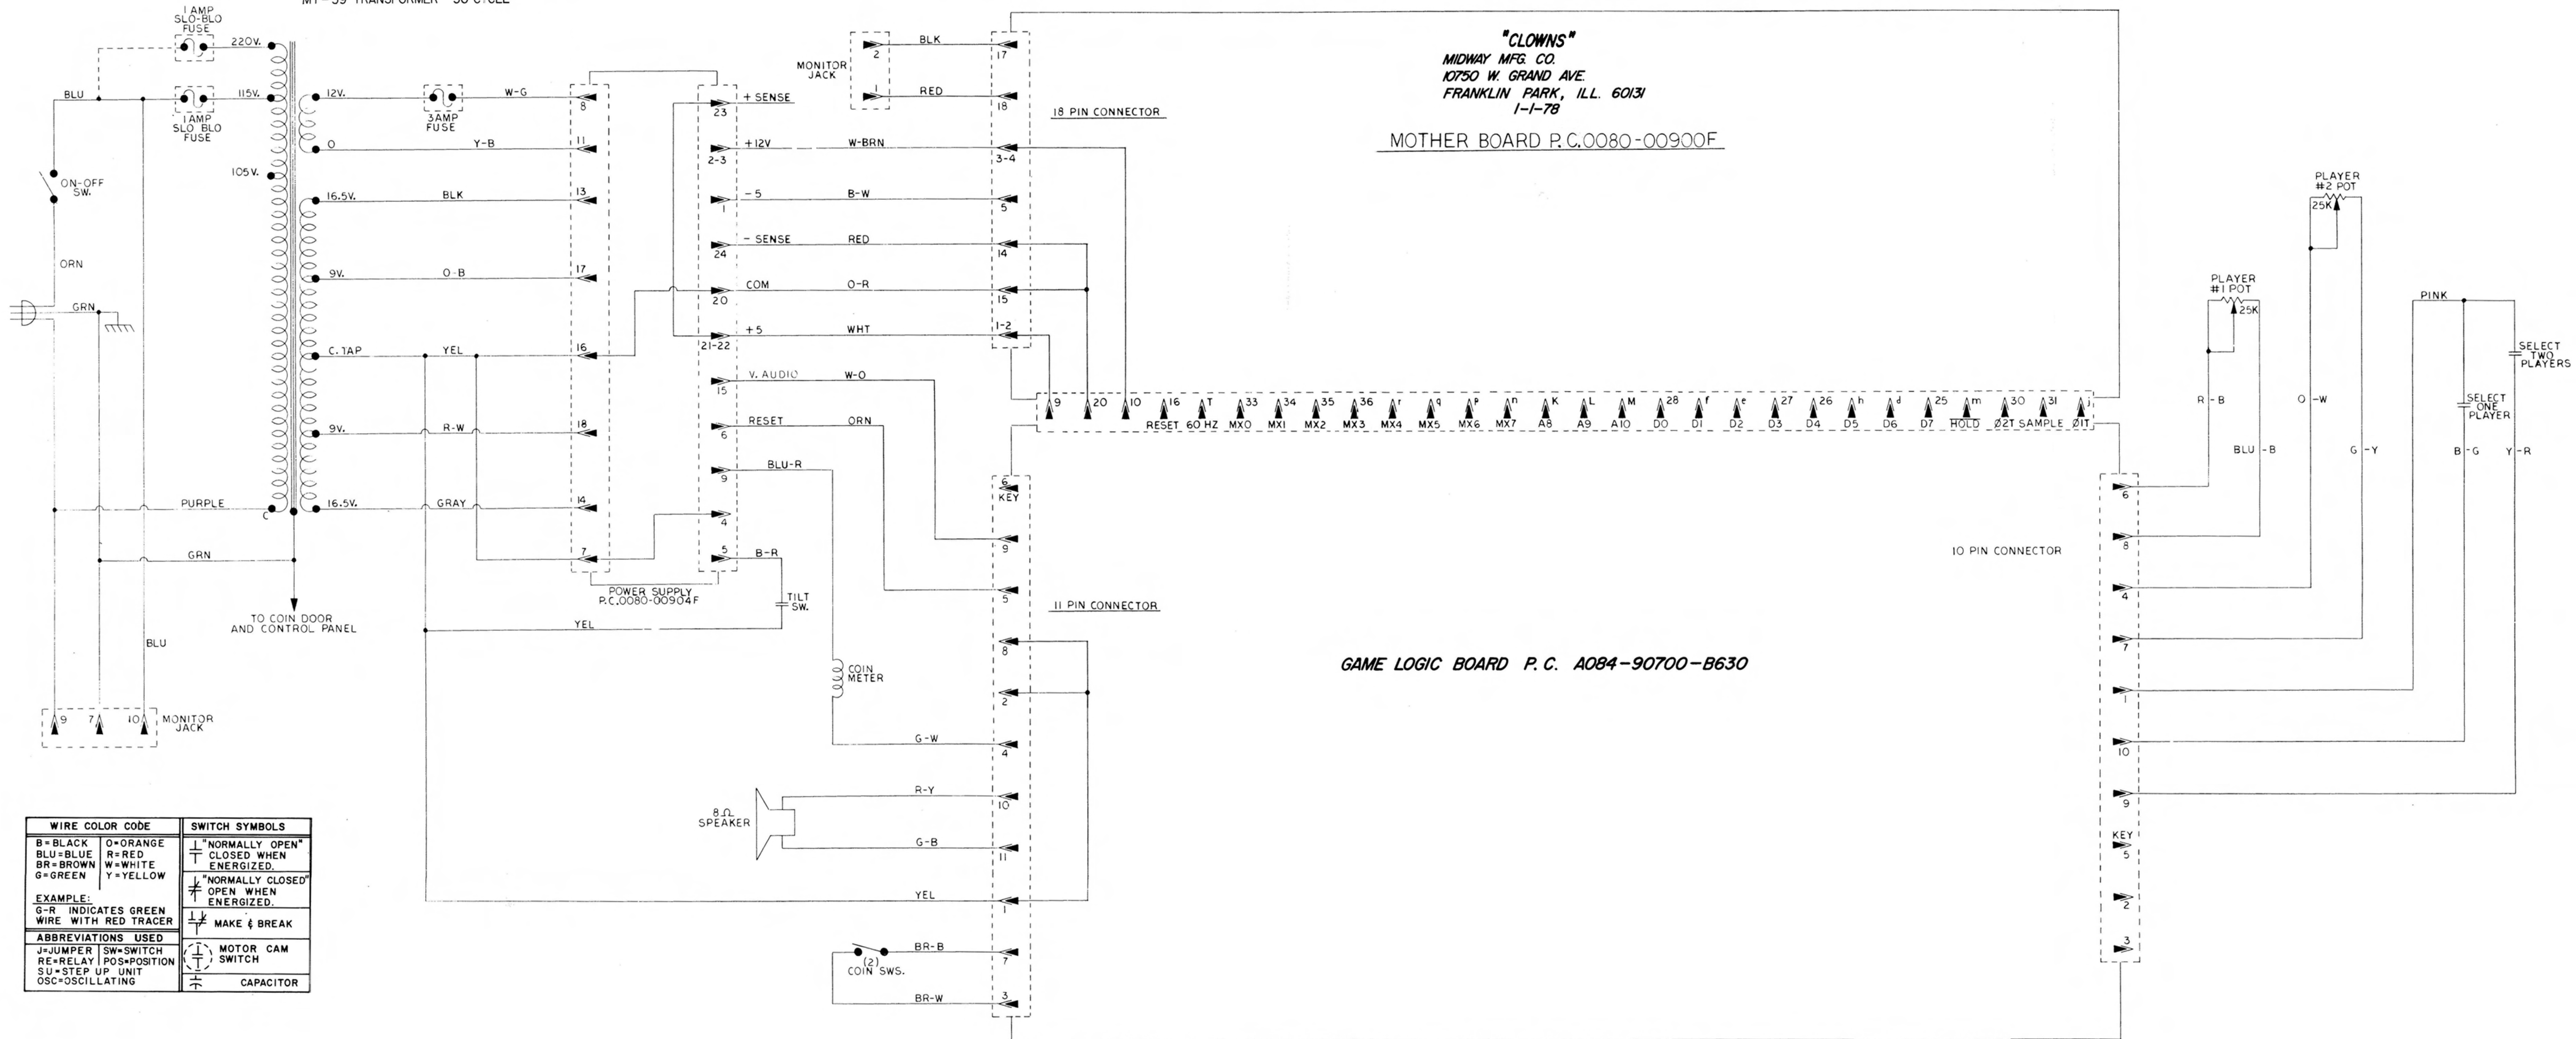

MT-52 TRANSFORMER 60 CYCLE
 MT-58 TRANSFORMER 60 CYCLE
 MT-59 TRANSFORMER 50 CYCLE

"CLOWNS"
 MIDWAY MFG. CO.
 10750 W. GRAND AVE.
 FRANKLIN PARK, ILL. 60131
 1-1-78

MOTHER BOARD P.C.0080-00900F

GAME LOGIC BOARD P.C. A084-90700-B630

WIRE COLOR CODE		SWITCH SYMBOLS	
B=BLACK	O=ORANGE		"NORMALLY OPEN"
BLU=BLUE	R=RED		CLOSED WHEN
BR=BROWN	W=WHITE		ENERGIZED.
G=GREEN	Y=YELLOW		"NORMALLY CLOSED"
			OPEN WHEN
			ENERGIZED.
EXAMPLE: G-R INDICATES GREEN WIRE WITH RED TRACER			MAKE & BREAK
ABBREVIATIONS USED			MOTOR CAM SWITCH
J=JUMPER	SW=SWITCH		CAPACITOR
RE=RELAY	POS=POSITION		
SU=STEP UP UNIT			
OSC=OSCILLATING			