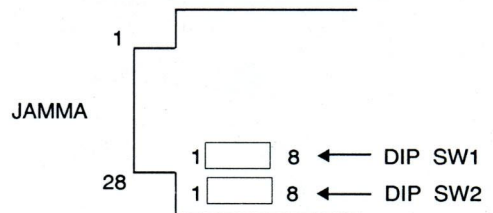

OPERATOR'S MANUAL

SQUASH

2 PLAYER
SIMULTANEOUS
BUY IN & CONTINUATION

gaelco, s.a.

ESCIPION, 9/11 - 08023 BARCELONA - SPAIN - PHONE 417 36 26 FAX 417 28 02

PCB CONECTOR JAMMA

CONTROL PANEL

SOLDER SIDE			COMPONENTS SIDE	
GND	A	1	GND	
GND	B	2	GND	
+5V	C	3	+5V	
+5V	D	4	+5V	
N.C.	E	5	N.C.	
+12V	F	6	+12V	
	H	7		
COIN COUNTER 2	J	8	COIN COUNTER 1	
(COIN LOCK OUT 2)	K	9	(COIN LOCK OUT1)	
SPEAKER (-)	L	10	SPEAKER (+)	
N.C.	M	11	N.C.	
VIDEO GREEN	N	12	VIDEO RED	
VIDEO SYNC	P	13	VIDEO BLUE	
SERVICE SW	R	14	VIDEO GND	
N.C.	S	15	TEST SW	
COIN 2	T	16	COIN 1	
2P START	U	17	1P START	
2P UP	V	18	1P UP	
2P DOWN	W	19	1P DOWN	
2P LEFT	X	20	1P LEFT	
2P RIGHT	Y	21	1P RIGHT	
2P SHOT	Z	22	1P SHOT	
2P JUMP	a	23	1P JUMP	
N.C.	b	24	N.C.	
N.C.	c	25	N.C.	
N.C.	d	26	N.C.	
GND	e	27	GND	
GND	f	28	GND	

HARD

SOFT

MONITOR	HORIZONTAL
GAME STYLE	1 PLAYER o 2 PLAYERS SIMULTANEOUS

POSITIONS OF DIP SW

COIN / CREDIT OPTION SWITCH SETTING

DIP SW 1

OPTION		S1	S2	S3	S4	S5	S6	S7	S8
C O I N 1	1 COIN 1 CREDIT						OFF	OFF	OFF
	2 COINS 1 CREDIT						OFF	OFF	ON
	3 COINS 1 CREDIT						OFF	ON	OFF
	4 COINS 1 CREDIT						OFF	ON	ON
	5 COINS 1 CREDIT						ON	OFF	OFF
	6 COINS 1 CREDIT						ON	OFF	ON
	3 COINS 2 CREDITS						ON	ON	OFF
	4 COINS 3 CREDITS						ON	ON	ON
C O I N 2	1 COIN 1 CREDIT			OFF	OFF	OFF			
	1 COIN 2 CREDITS			OFF	OFF	ON			
	1 COIN 3 CREDITS			OFF	ON	OFF			
	1 COIN 4 CREDITS			OFF	ON	ON			
	1 COIN 5 CREDITS			ON	OFF	OFF			
	1 COIN 6 CREDITS			ON	OFF	ON			
	2 COINS 3 CREDITS			ON	ON	OFF			
3 COINS 4 CREDITS			ON	ON	ON				
MODE 2 PLAYERS	5 GAMES START 2 CR./CONT. 2 CR.		OFF						
	3 GAMES START 2 CR./CONT. 1 CR.		ON						
FREE PLAY		NO	OFF						
		YES	ON						