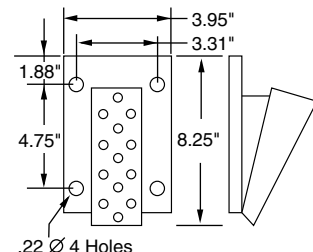

Foot Pedal Part# 59-8194-02

(unit with potentiometer only can be used)

If you have any questions please contact the SEGA Service Department at the numbers given above.