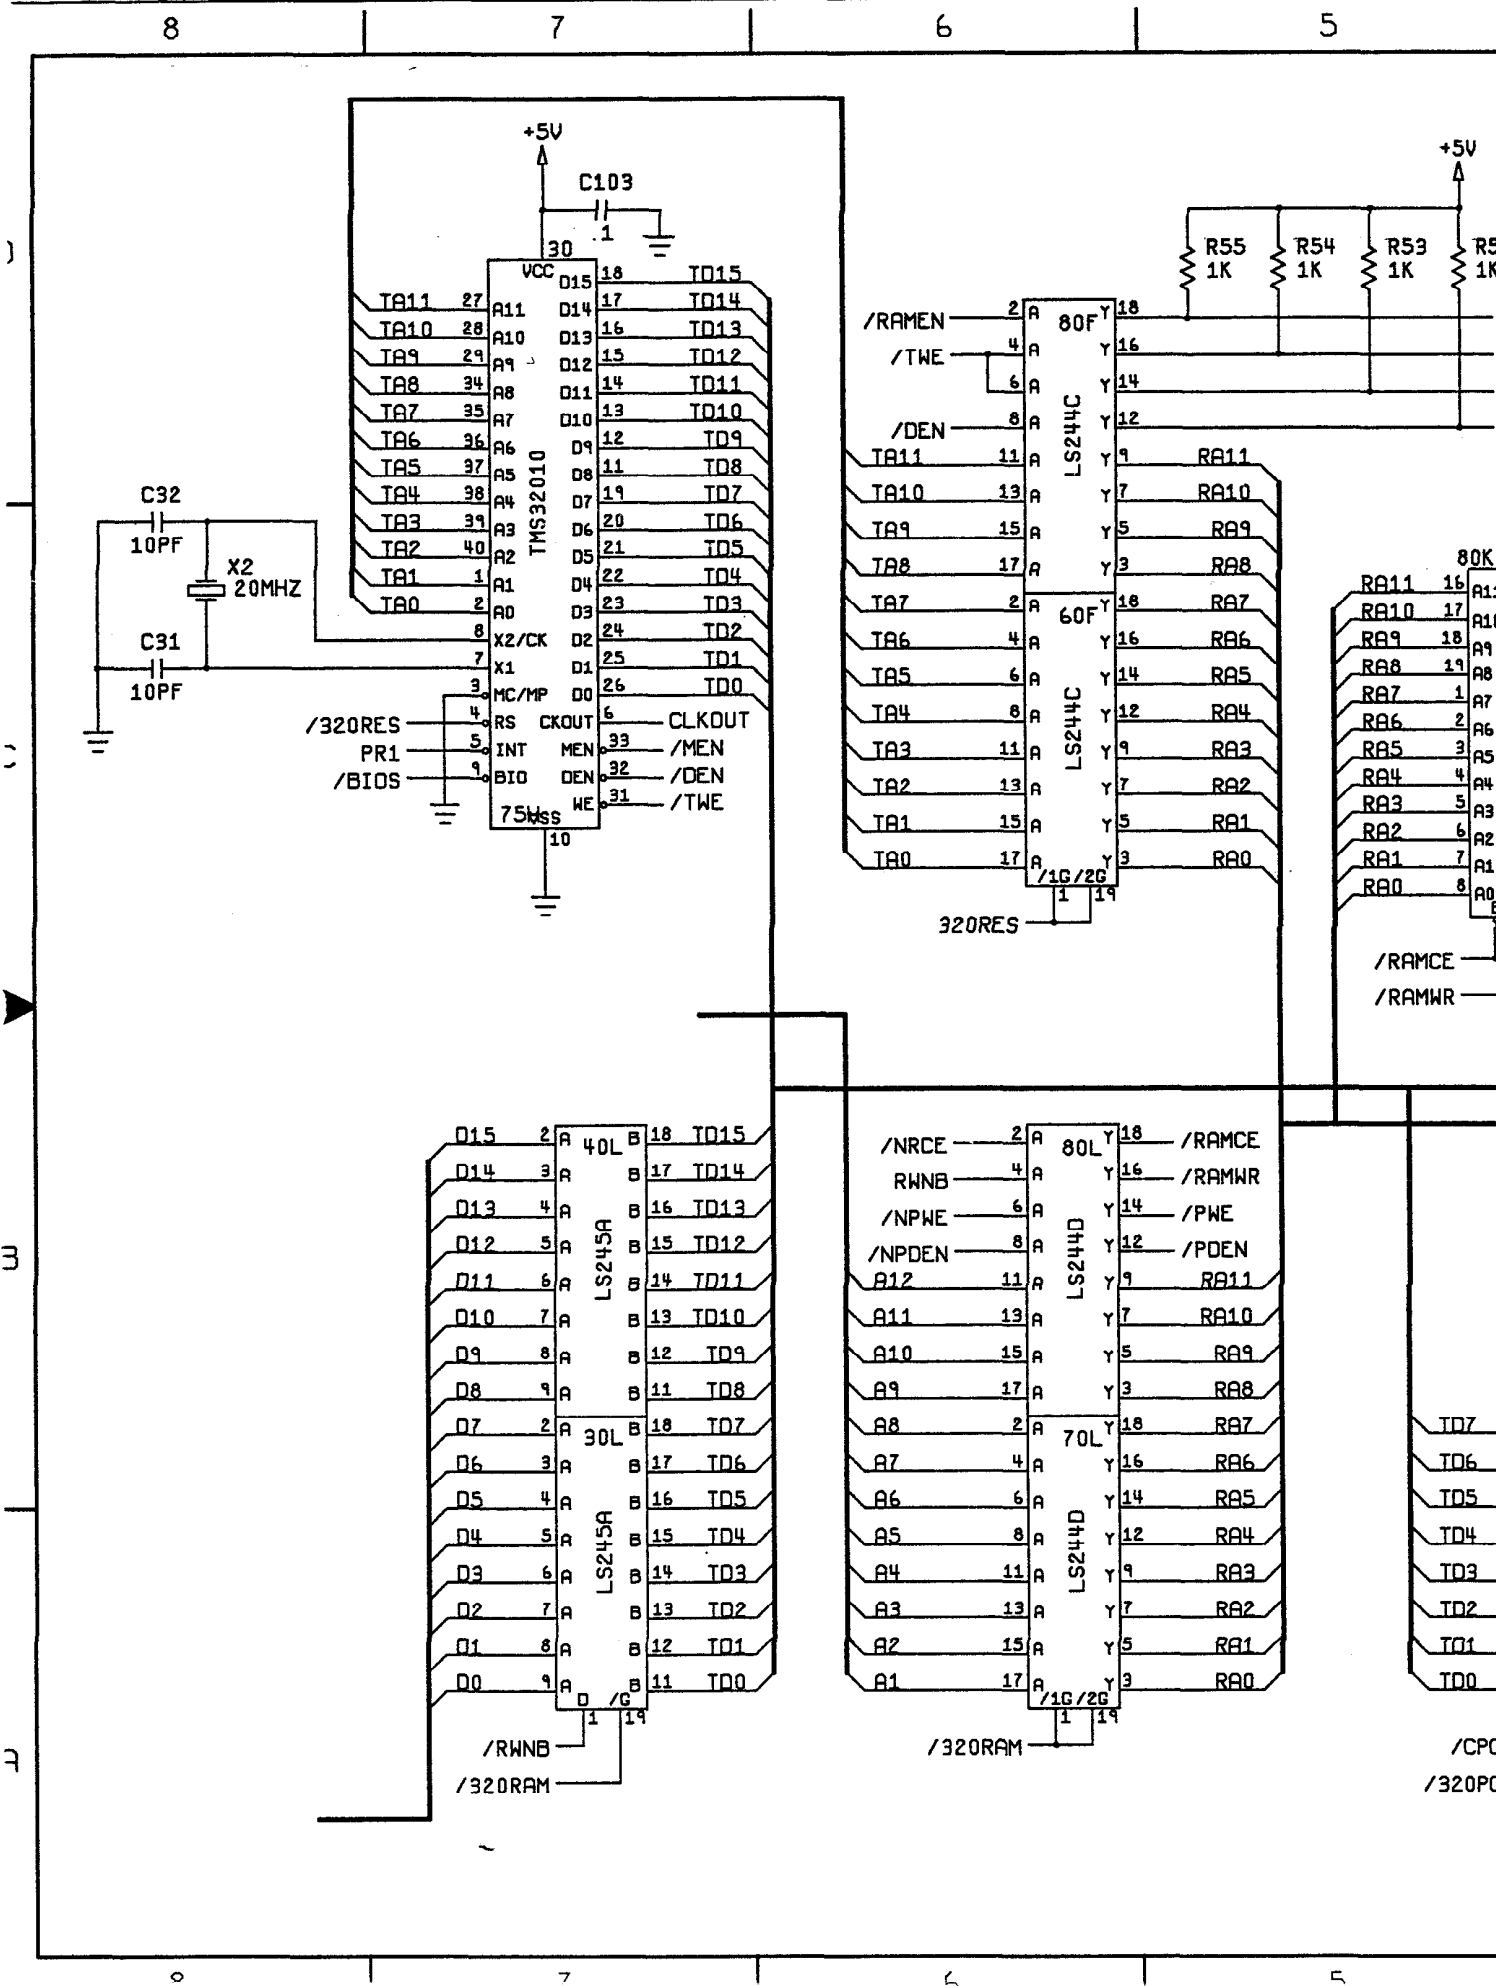

TITLE
**SCHEMATIC
DRIVER SOUND**

SIZE D	DRAWING NO. A044427	REV A
SCALE NONE	SHEET 3	OF 10

8

7

6

5

0

7