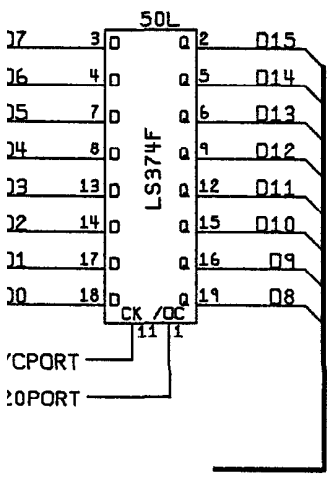

ATARI		ATARI GAMES CORP. 675 STEPHORE DRIVE MILPITAS, CA. 95035
TITLE		
SCHEMATIC DRIVER SOUND		
SIZE	DRAWING NO.	REV
D	A044427	A
SCALE	NONE	SHEET 4 OF 10