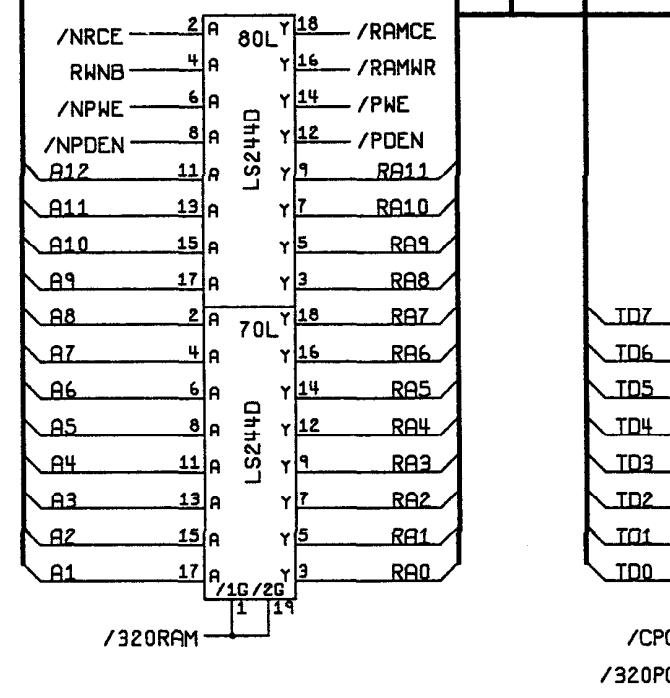

TITLE
**SCHEMATIC
DRIVER SOUND**

SIZE D	DRAWING NO. A044427	REV A
SCALE NONE	SHEET 3	OF 10

8

7

6

5

0

7