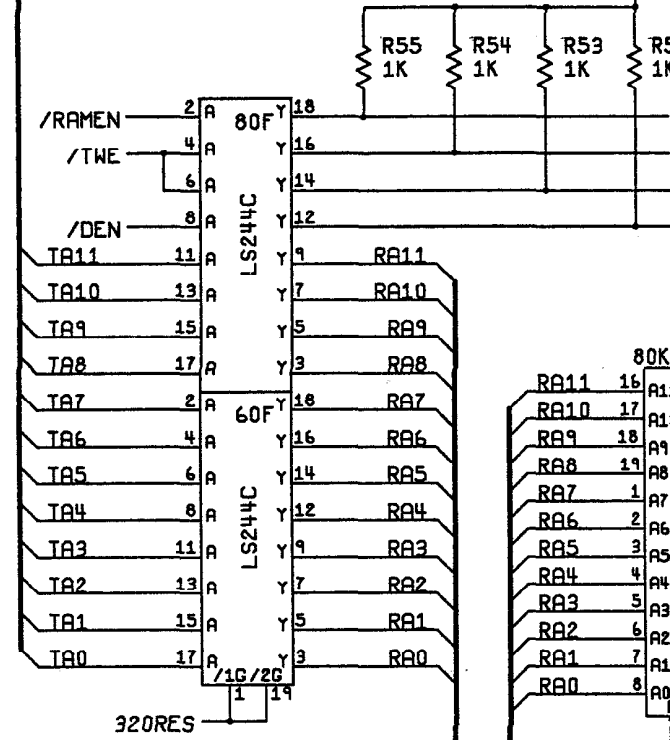

TITLE
**SCHEMATIC
DRIVER SOUND**

SIZE D	DRAWING NO. A044427	REV A
SCALE NONE	SHEET 3	OF 10

8

7

6

5

0

7