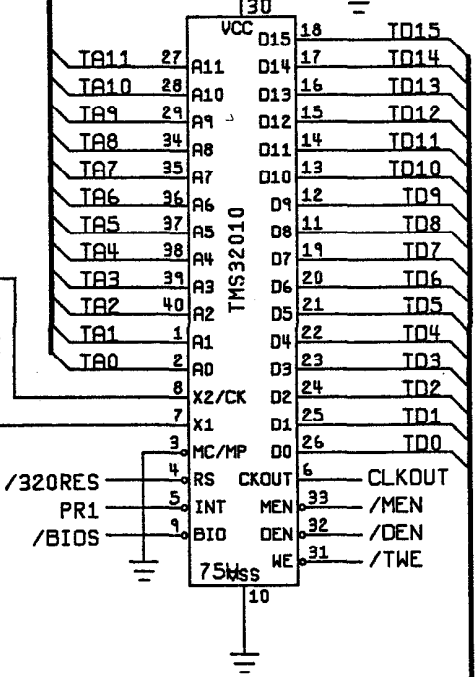

TITLE
**SCHEMATIC
DRIVER SOUND**

SIZE D	DRAWING NO. A044427	REV A
SCALE NONE	SHEET 3	OF 10

8

7

6

5

0

7