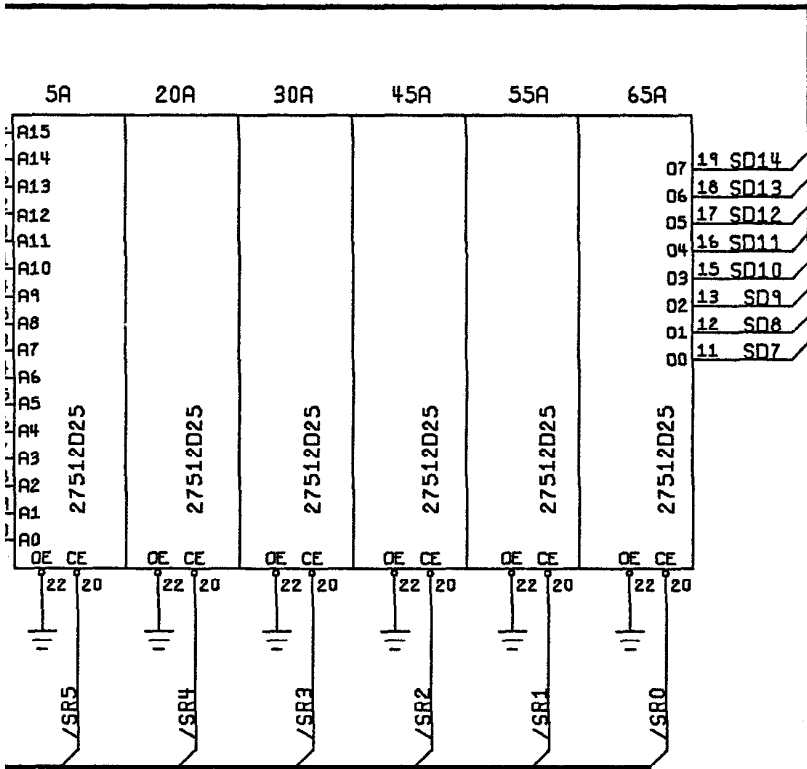

B

A

ATARI		ATARI GAMES CORP. 673 SYCAMORE DRIVE MILPITAS, CA. 95035
TITLE SCHEMATIC DRIVER SOUND		
SIZE	DRAWING NO.	REV
D	A044427	A
SCALE	SHEET	OF
NONE	5	10

8 7 6 5

0
1
2
3
4

8 7 6 5

ATARI		ATARI GAMES CORP. 673 SYCAMORE DRIVE MILPITAS, CA. 95035	
TITLE			
SCHEMATIC DRIVER SOUND			
SIZE	DRAWING NO.	REV	
D	A044427	A	
SCALE	NONE	SHEET 6	OF 10