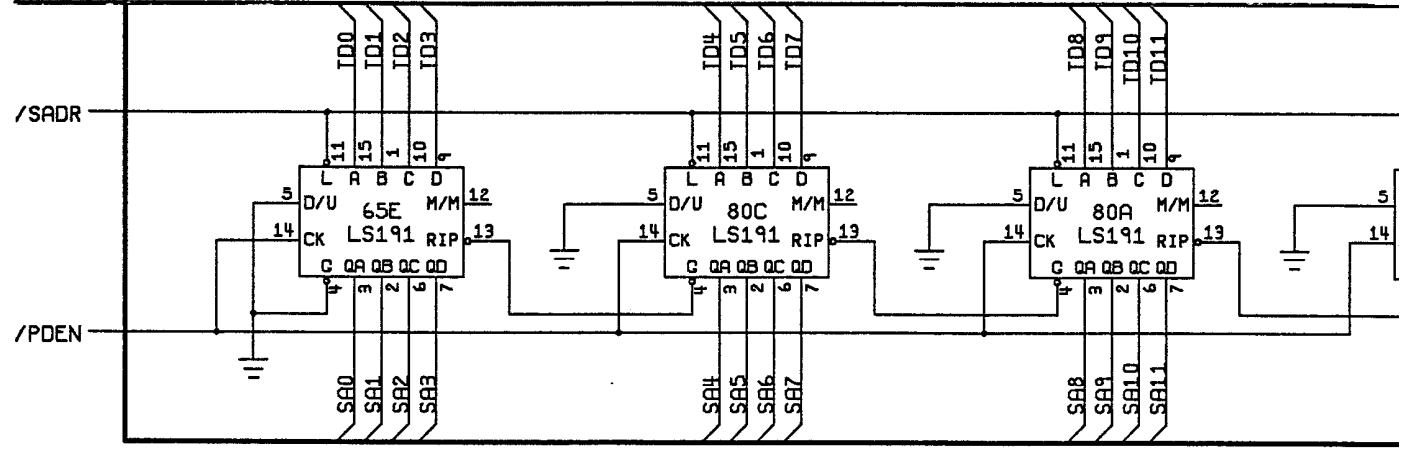

B

A

ATARI		ATARI GAMES CORP. 673 SYCAMORE DRIVE MILPITAS, CA. 95035
TITLE SCHEMATIC DRIVER SOUND		
SIZE	DRAWING NO.	REV
D	A044427	A
SCALE	SHEET	OF
NONE	5	10

8 7 6 5

0
1
2
3
4

8 7 6 5

ATARI		ATARI GAMES CORP. 673 SYCAMORE DRIVE MILPITAS, CA. 95035	
TITLE			
SCHEMATIC DRIVER SOUND			
SIZE	DRAWING NO.	REV	
D	A044427	A	
SCALE	NONE	SHEET 6	OF 10