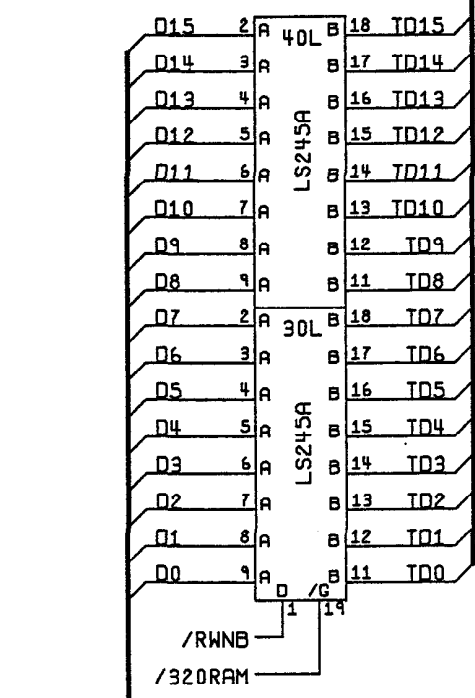

TITLE
**SCHEMATIC
DRIVER SOUND**

SIZE D	DRAWING NO. A044427	REV A
SCALE NONE	SHEET 3	OF 10

8

7

6

5

0

7