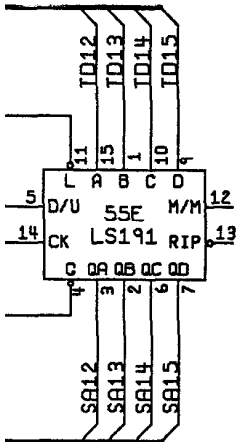

B

A

ATARI		ATARI GAMES CORP. 673 SYCAMORE DRIVE MILPITAS, CA. 95035
TITLE SCHEMATIC DRIVER SOUND		
SIZE	DRAWING NO.	REV
D	A044427	A
SCALE	SHEET	OF
NONE	5	10

8 7 6 5

0
1
2
3
4

8 7 6 5

ATARI		ATARI GAMES CORP. 673 SYCAMORE DRIVE MILPITAS, CA. 95035	
TITLE			
SCHEMATIC DRIVER SOUND			
SIZE	DRAWING NO.	REV	
D	A044427	A	
SCALE	NONE	SHEET 6	OF 10