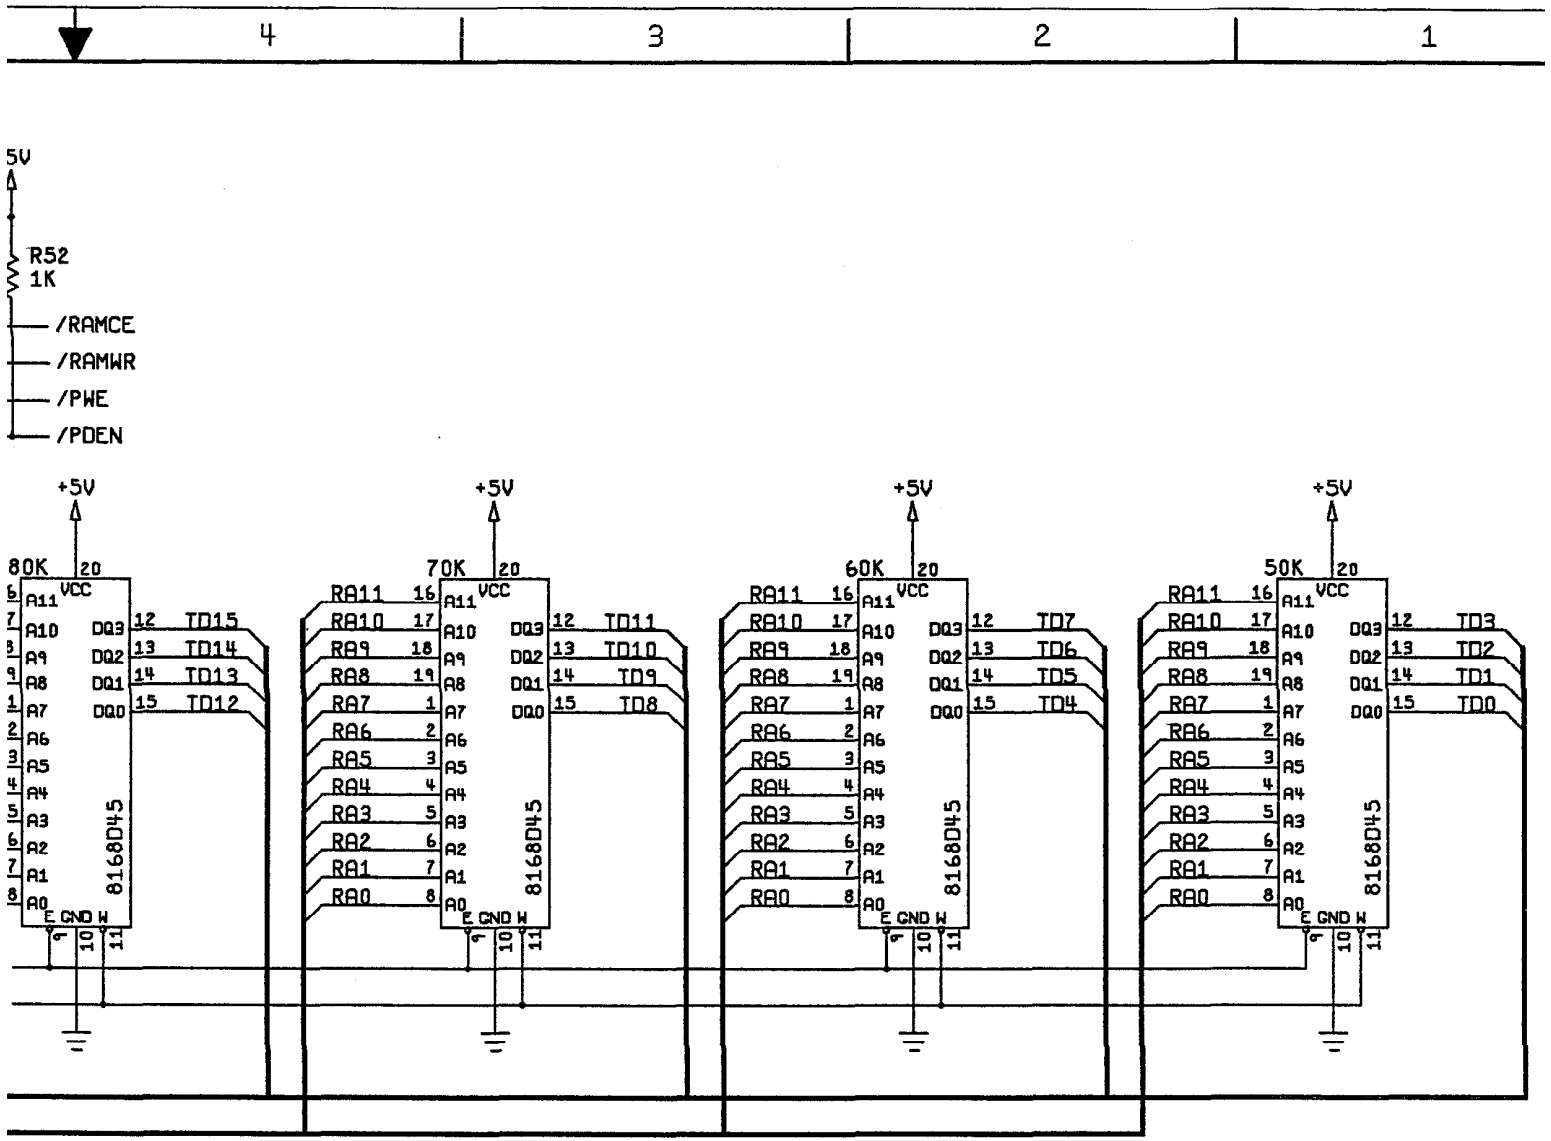

ATARI		ATARI GAMES CORP. 675 STEPHORE DRIVE MILPITAS, CA. 95035
TITLE		
SCHEMATIC DRIVER SOUND		
SIZE	DRAWING NO.	REV
D	A044427	A
SCALE	NONE	SHEET 4 OF 10