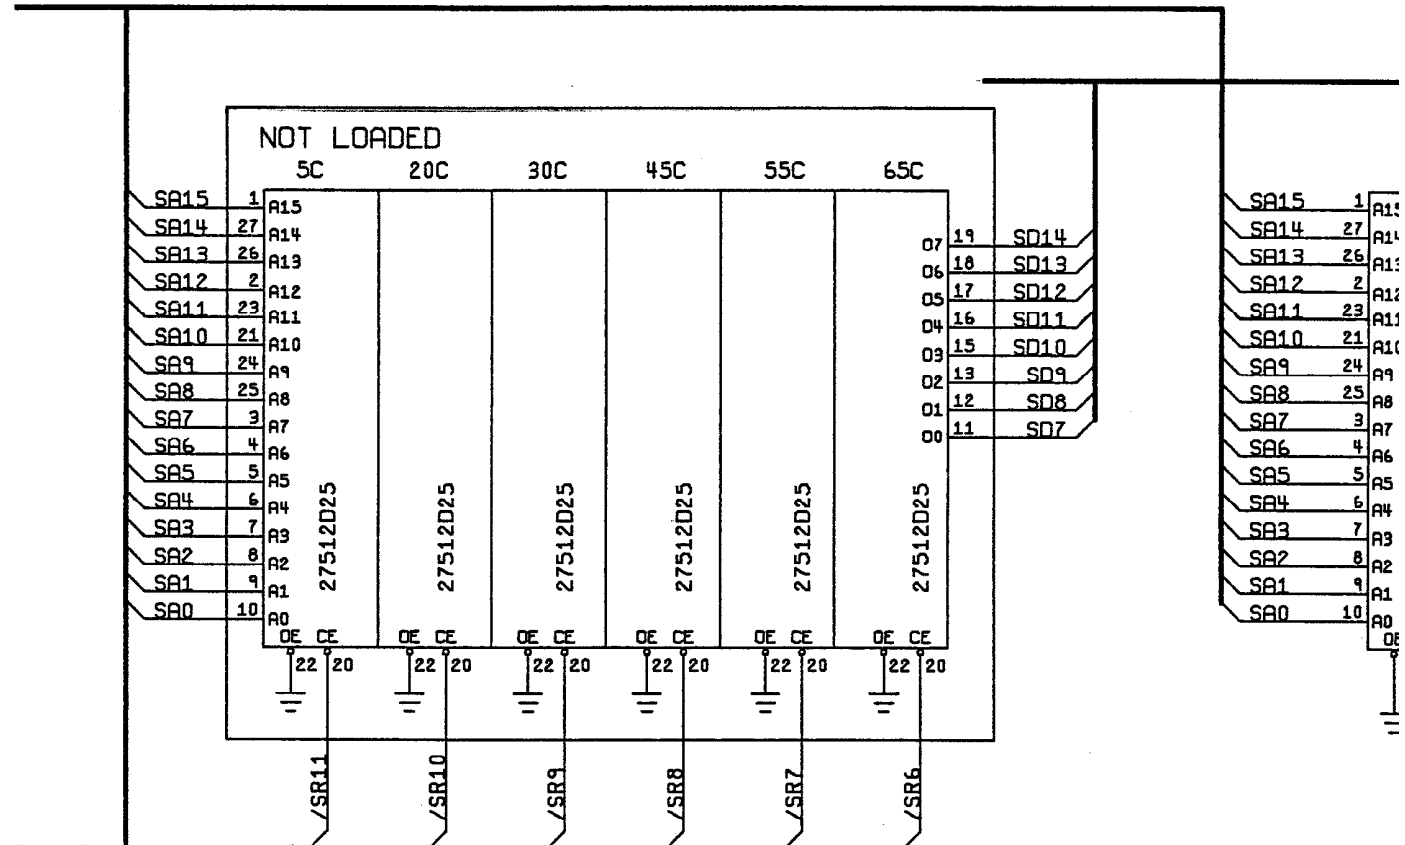

B

A

ATARI		ATARI GAMES CORP. 673 SYCAMORE DRIVE MILPITAS, CA. 95035
TITLE SCHEMATIC DRIVER SOUND		
SIZE	DRAWING NO.	REV
D	A044427	A
SCALE	SHEET	OF
NONE	5	10

8 7 6 5

0
1
2
3
4

8 7 6 5

ATARI		ATARI GAMES CORP. 673 SYCAMORE DRIVE MILPITAS, CA. 95035	
TITLE			
SCHEMATIC DRIVER SOUND			
SIZE	DRAWING NO.	REV	
D	A044427	A	
SCALE	NONE	SHEET 6	OF 10