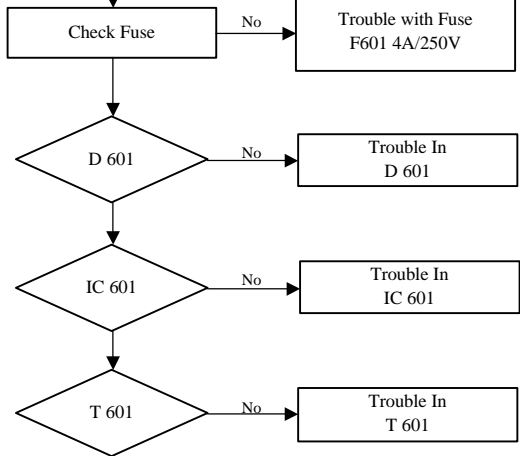

CGA TROUBLESHOOTING CHART

Trouble In Horizontal or Vertical Sync

No High Voltage

No Power

CONTROLS AND ADJUSTMENTS MAIN P.C.B. ASS'Y