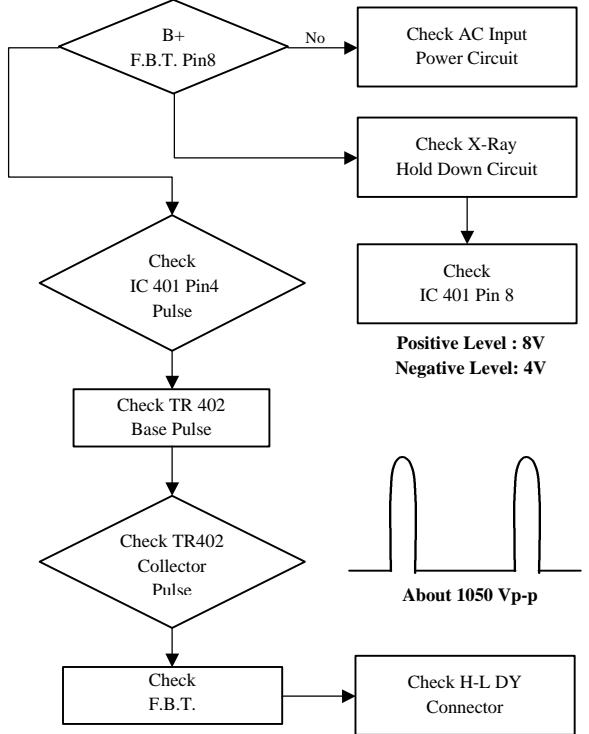

CGA TROUBLESHOOTING CHART

Trouble In Horizontal or Vertical Sync

No High Voltage

No Power

CONTROLS AND ADJUSTMENTS MAIN P.C.B. ASS'Y