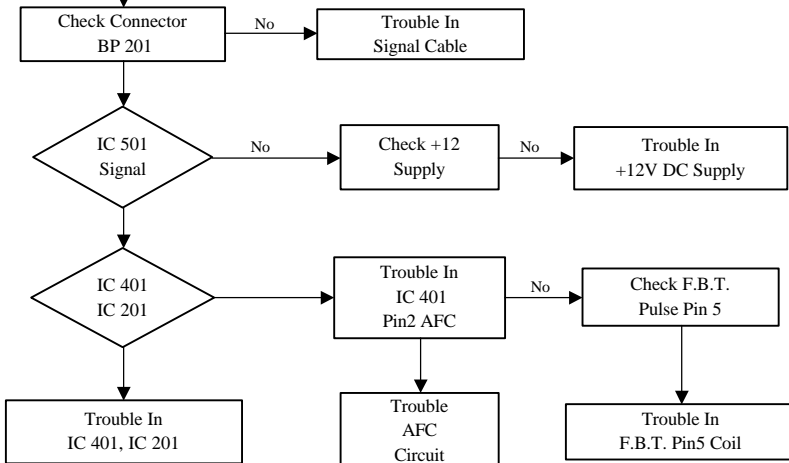

CGA TROUBLESHOOTING CHART

Trouble In Horizontal or Vertical Sync

No High Voltage

No Power

CONTROLS AND ADJUSTMENTS MAIN P.C.B. ASS'Y