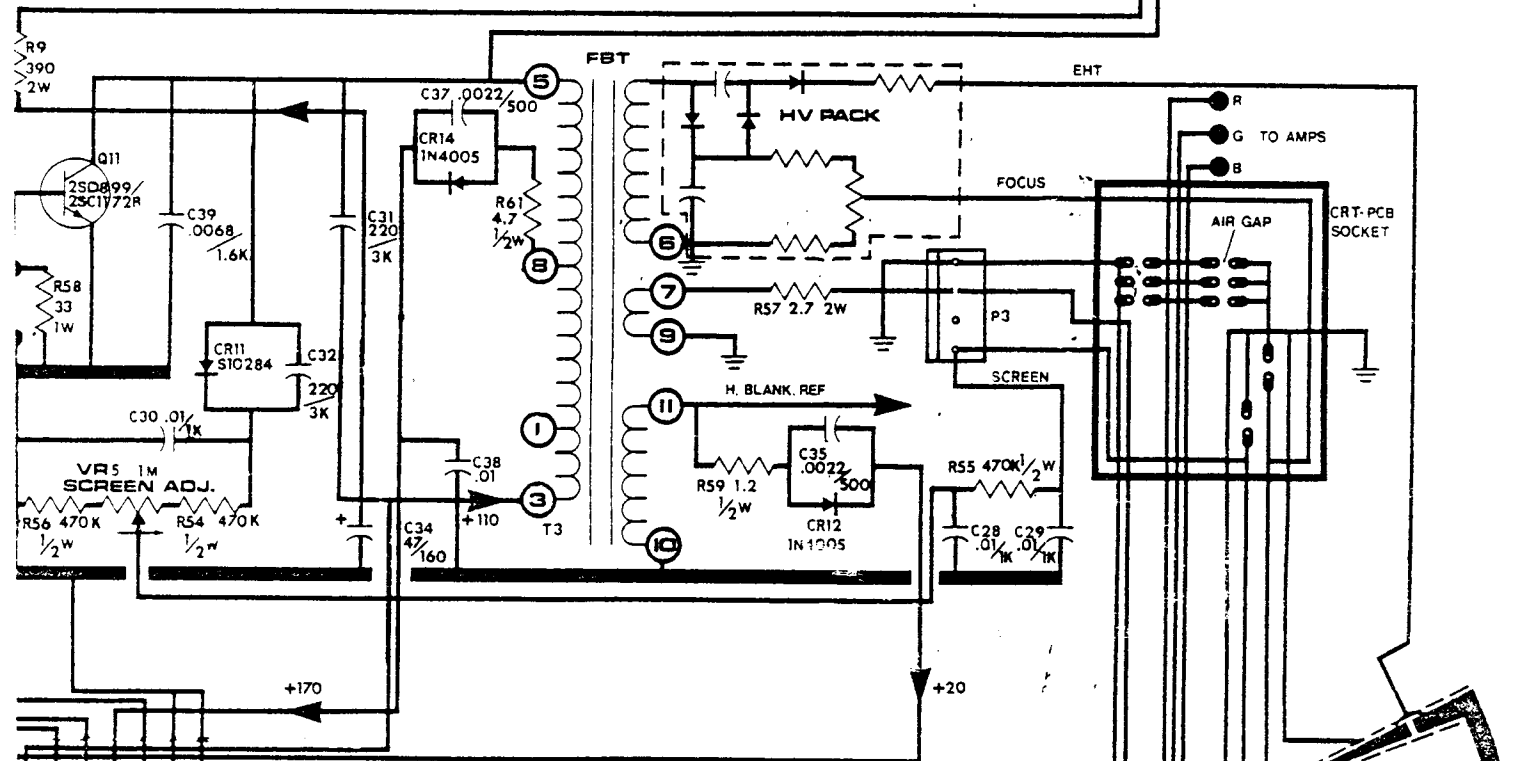

RCB-100A

RT. TRIG. IN
 20V OUT
 110V IN
 XED BLANK. OUT
 RT. KILL
 170V OUT
 IRIZ. TRIG. IN
 SOUND
 SOUND

POWER REGULATOR
FOR RGB-100 Q