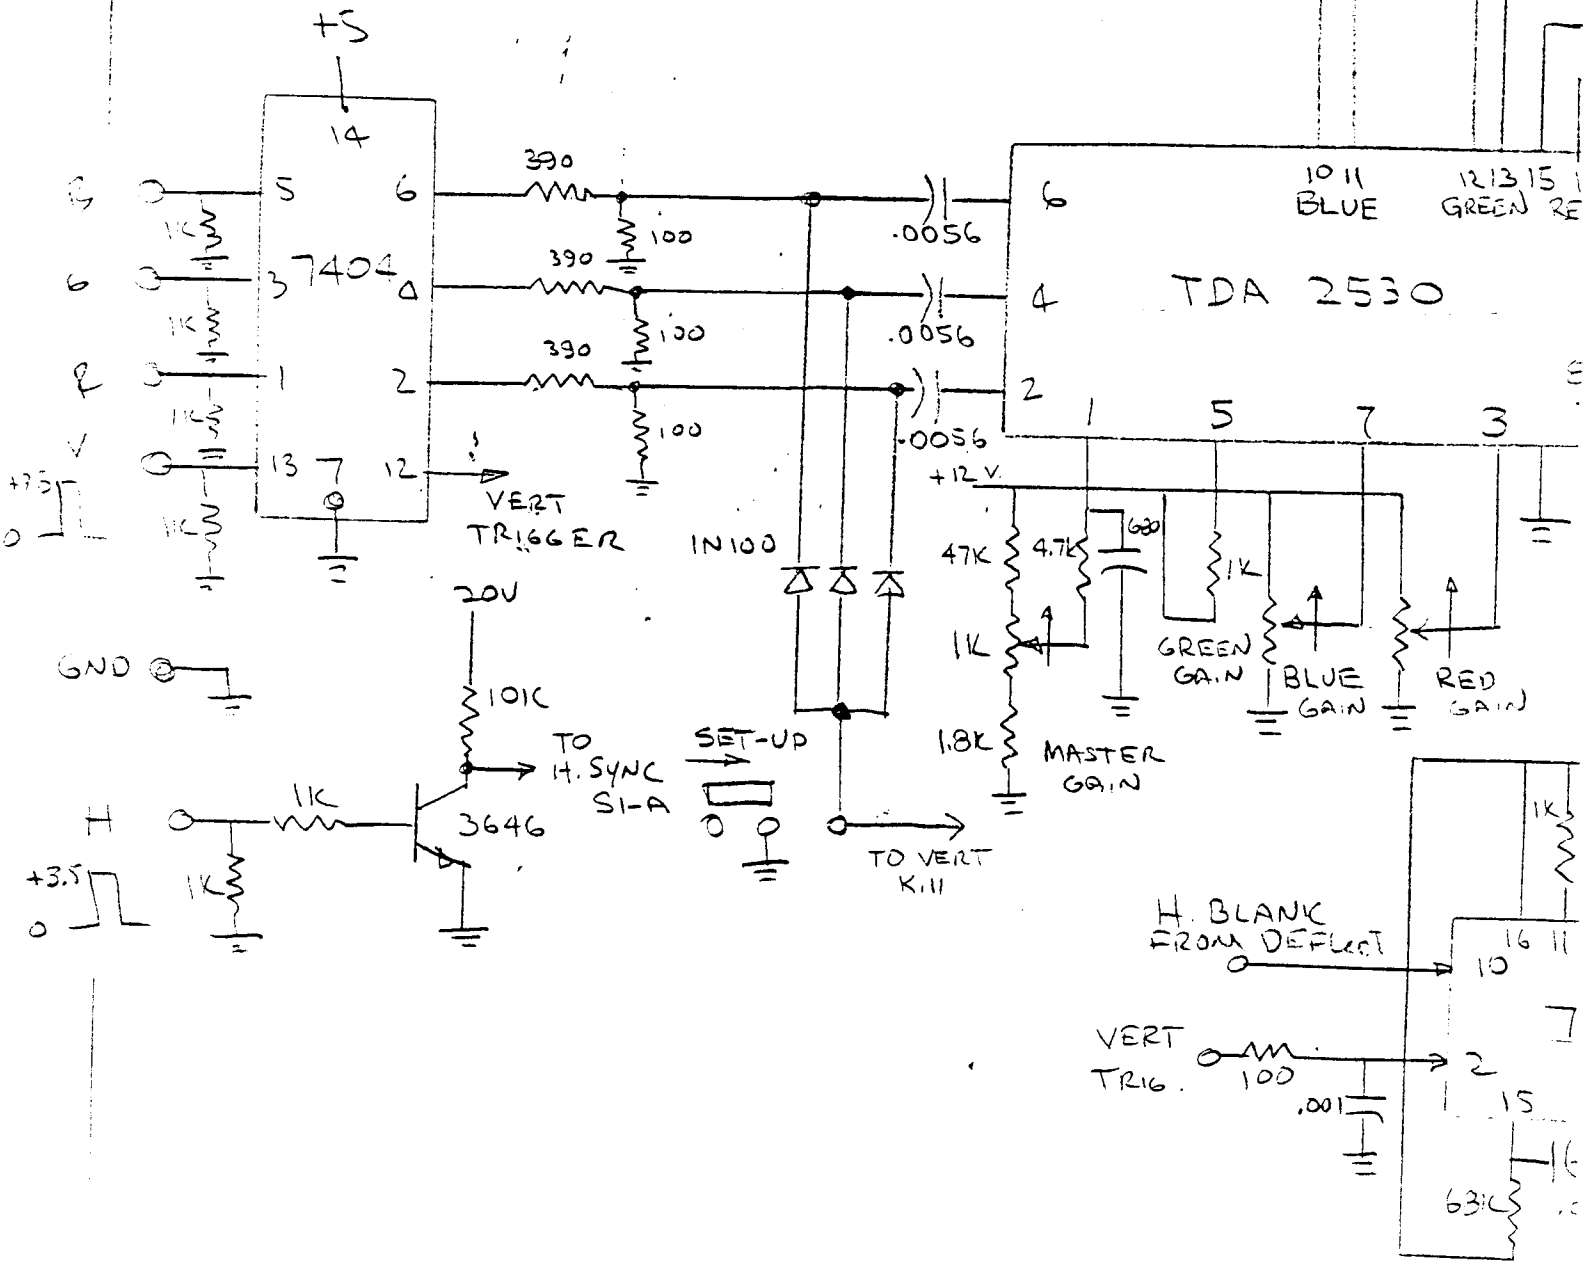

RCB-100A

RT. TRIG. IN
 20V OUT
 110V IN
 XED BLANK. OUT
 RT. KILL
 170V OUT
 IRIZ. TRIG. IN
 SOUND
 SOUND

POWER REGULATOR
FOR RGB-100 Q