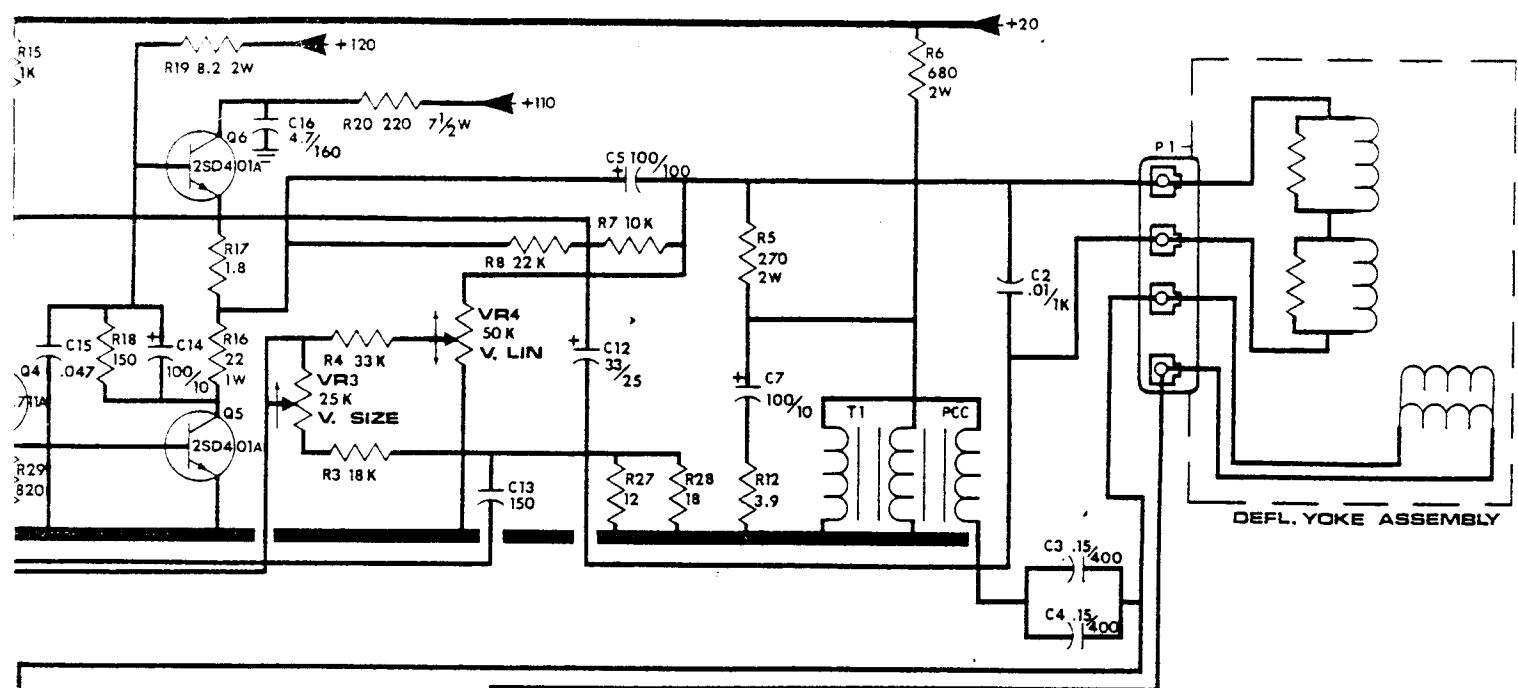

RCB-100A

RT. TRIG. IN
 20V OUT
 110V IN
 XED BLANK. OUT
 RT. KILL
 170V OUT
 IRIZ. TRIG. IN
 SOUND
 SOUND

POWER REGULATOR
FOR RGB-100 Q