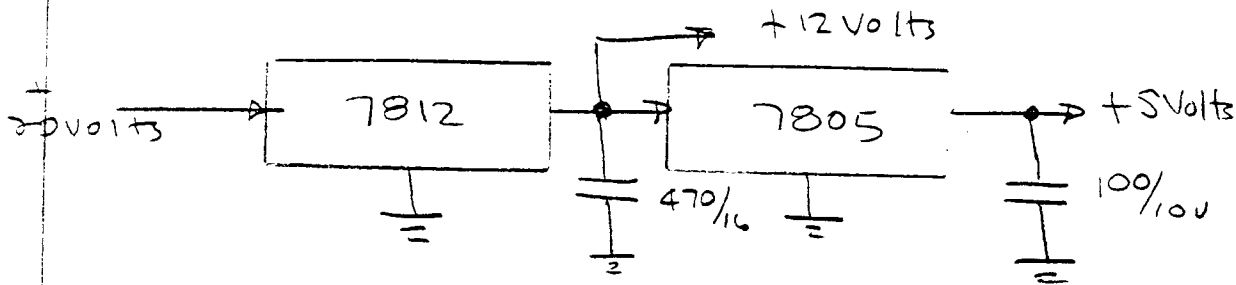

RCB-100A

RT. TRIG. IN
 20V OUT
 110V IN
 XED BLANK. OUT
 RT. KILL
 170V OUT
 IRIZ. TRIG. IN
 SOUND
 SOUND

POWER REGULATOR
FOR RGB-100 Q