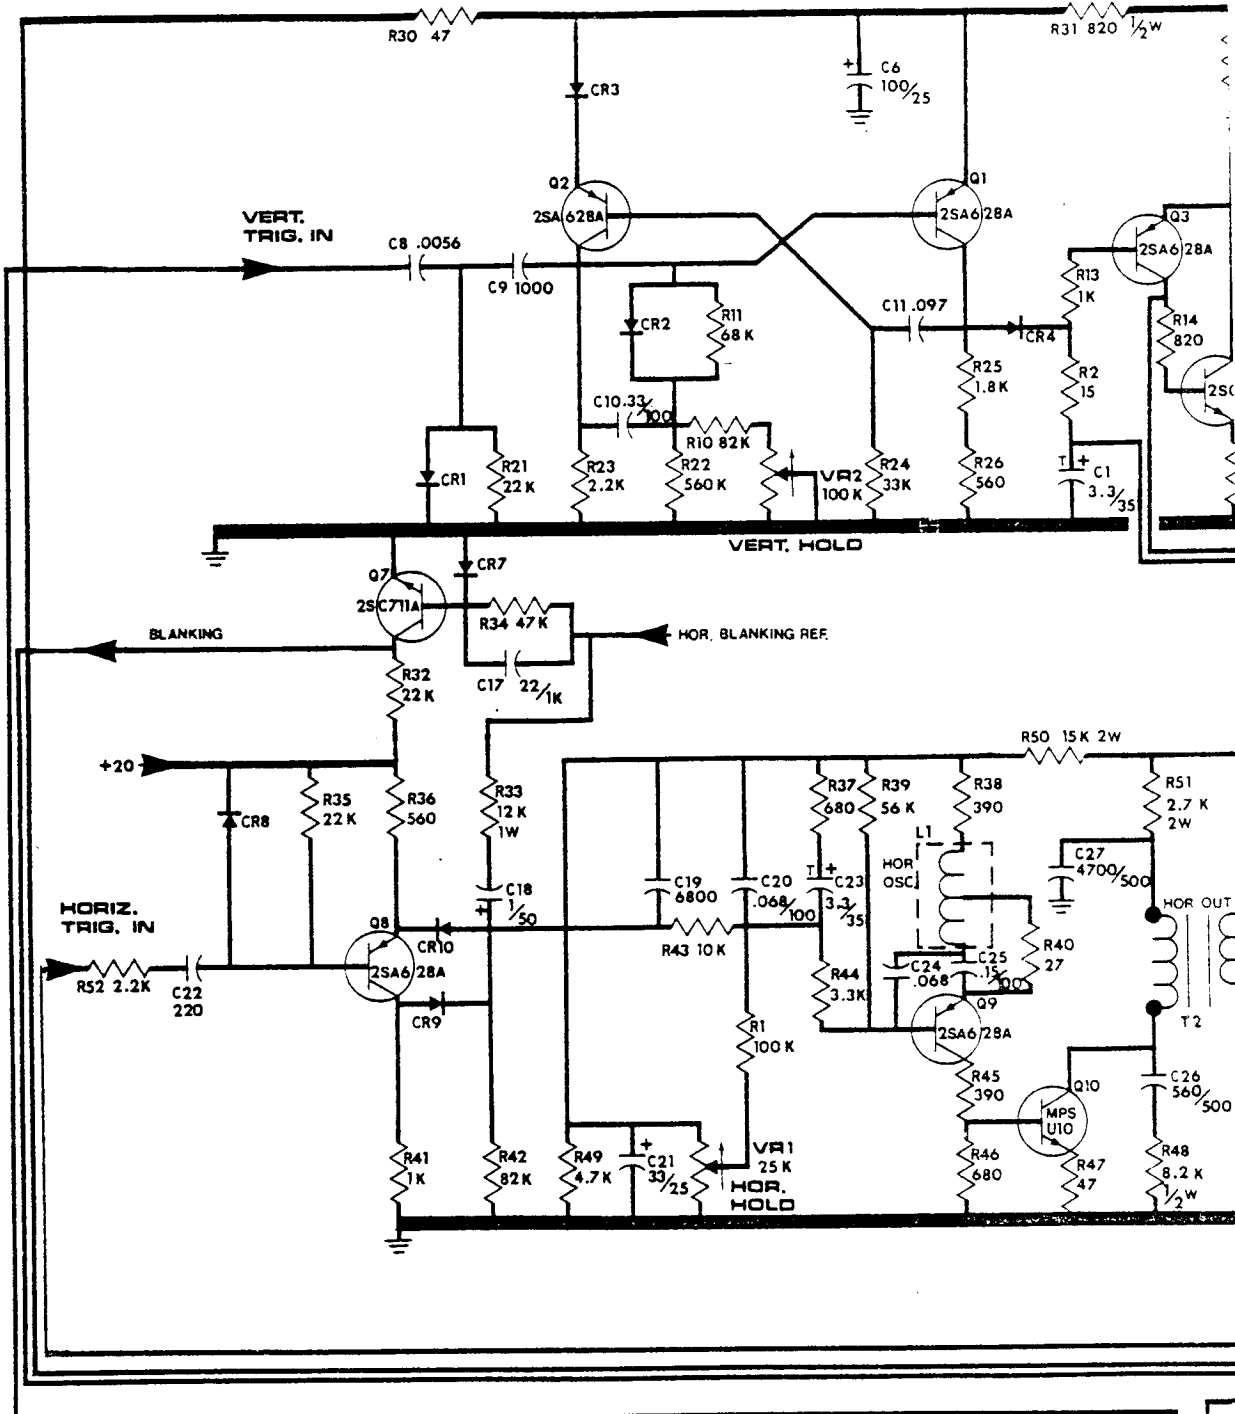

RCB-100A

RT. TRIG. IN
 20V OUT
 110V IN
 XED BLANK. OUT
 RT. KILL
 170V OUT
 IRIZ. TRIG. IN
 SOUND
 SOUND

POWER REGULATOR
FOR RGB-100 Q