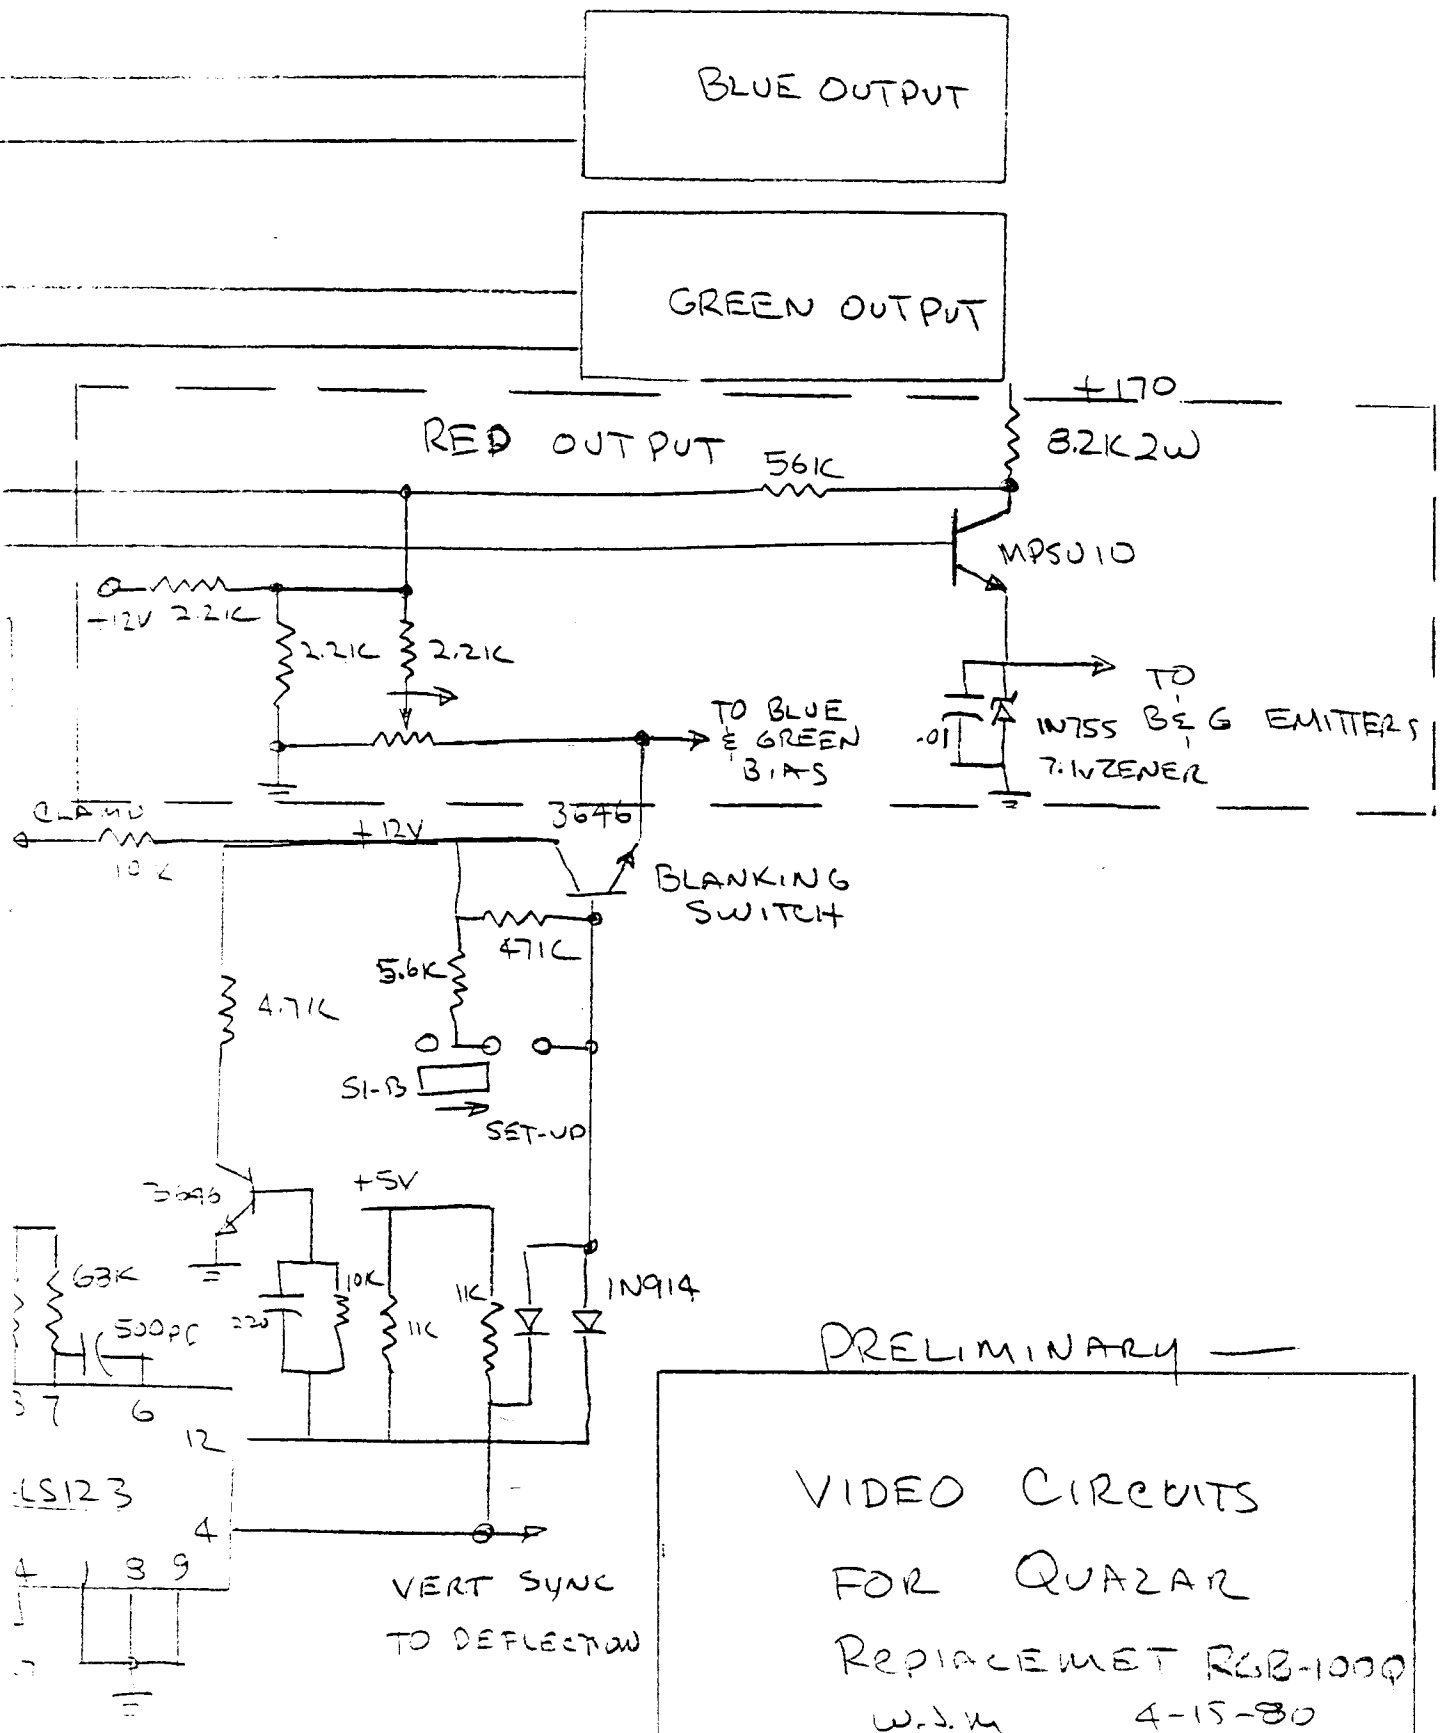

RCB-100A

RT. TRIG. IN
 20V OUT
 110V IN
 XED BLANK. OUT
 RT. KILL
 170V OUT
 IRIZ. TRIG. IN
 SOUND
 SOUND

POWER REGULATOR
FOR RGB-100 Q