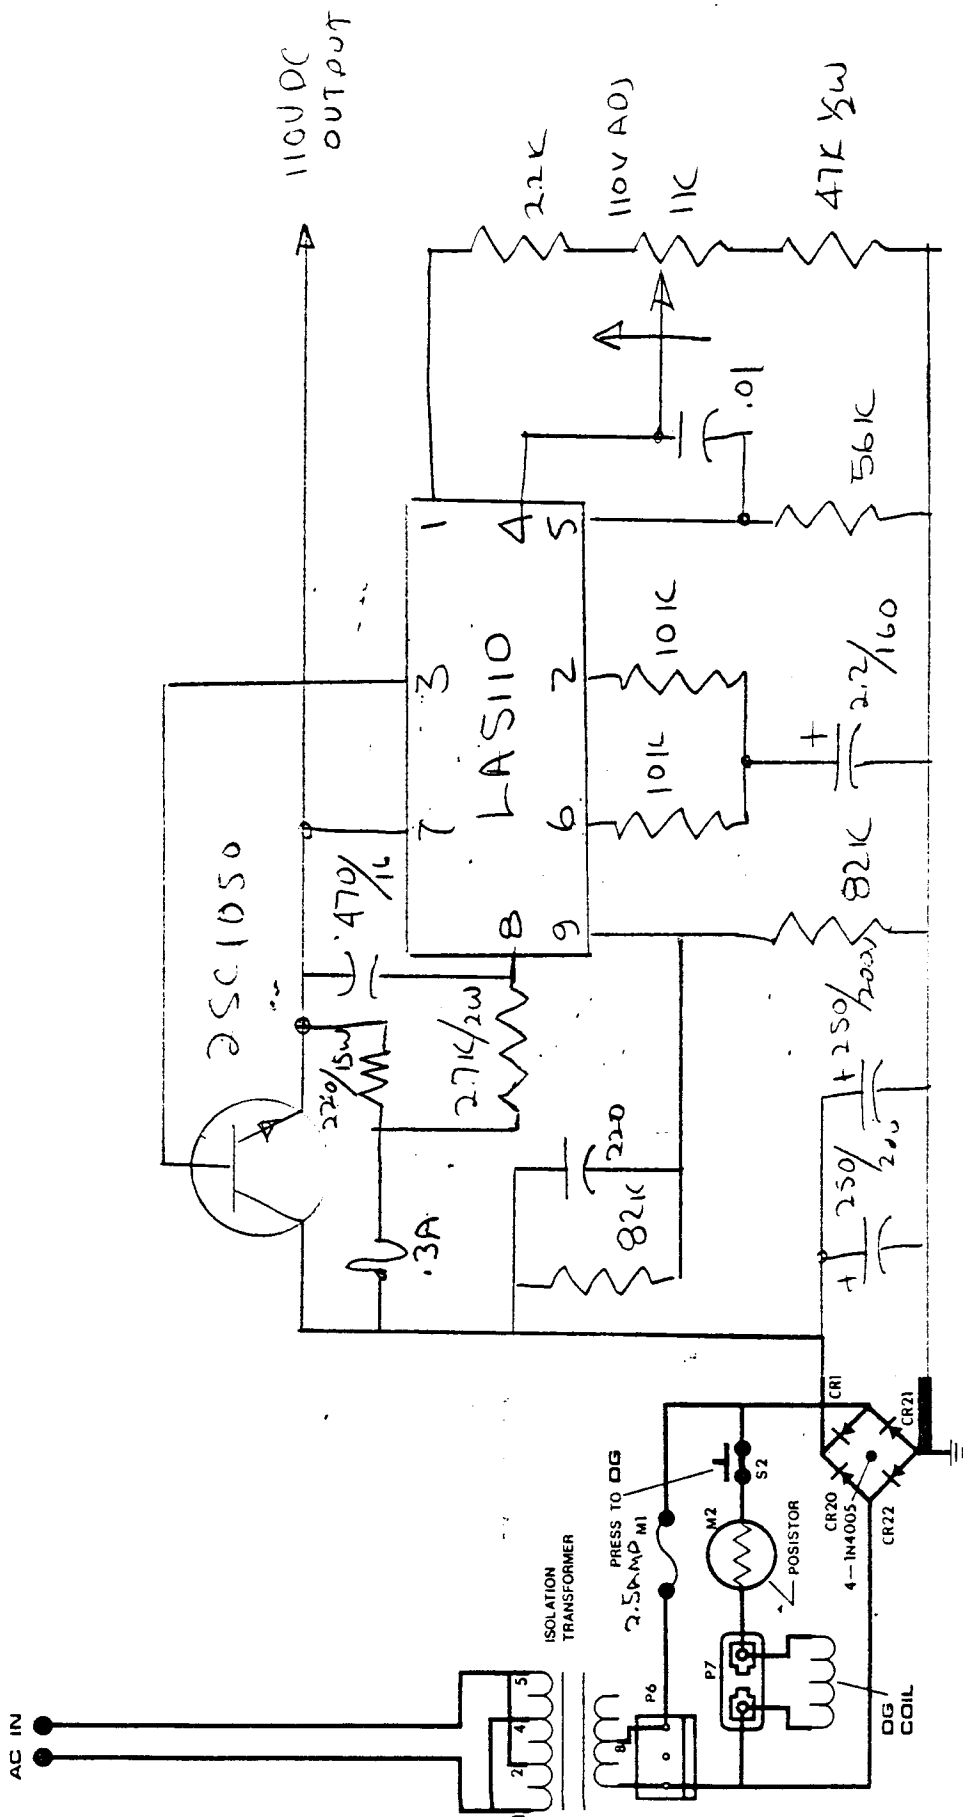

RCB-100A

RT. TRIG. IN
 20V OUT
 110V IN
 XED BLANK. OUT
 RT. KILL
 170V OUT
 IRIZ. TRIG. IN
 SOUND
 SOUND

POWER REGULATOR
FOR RGB-100 Q