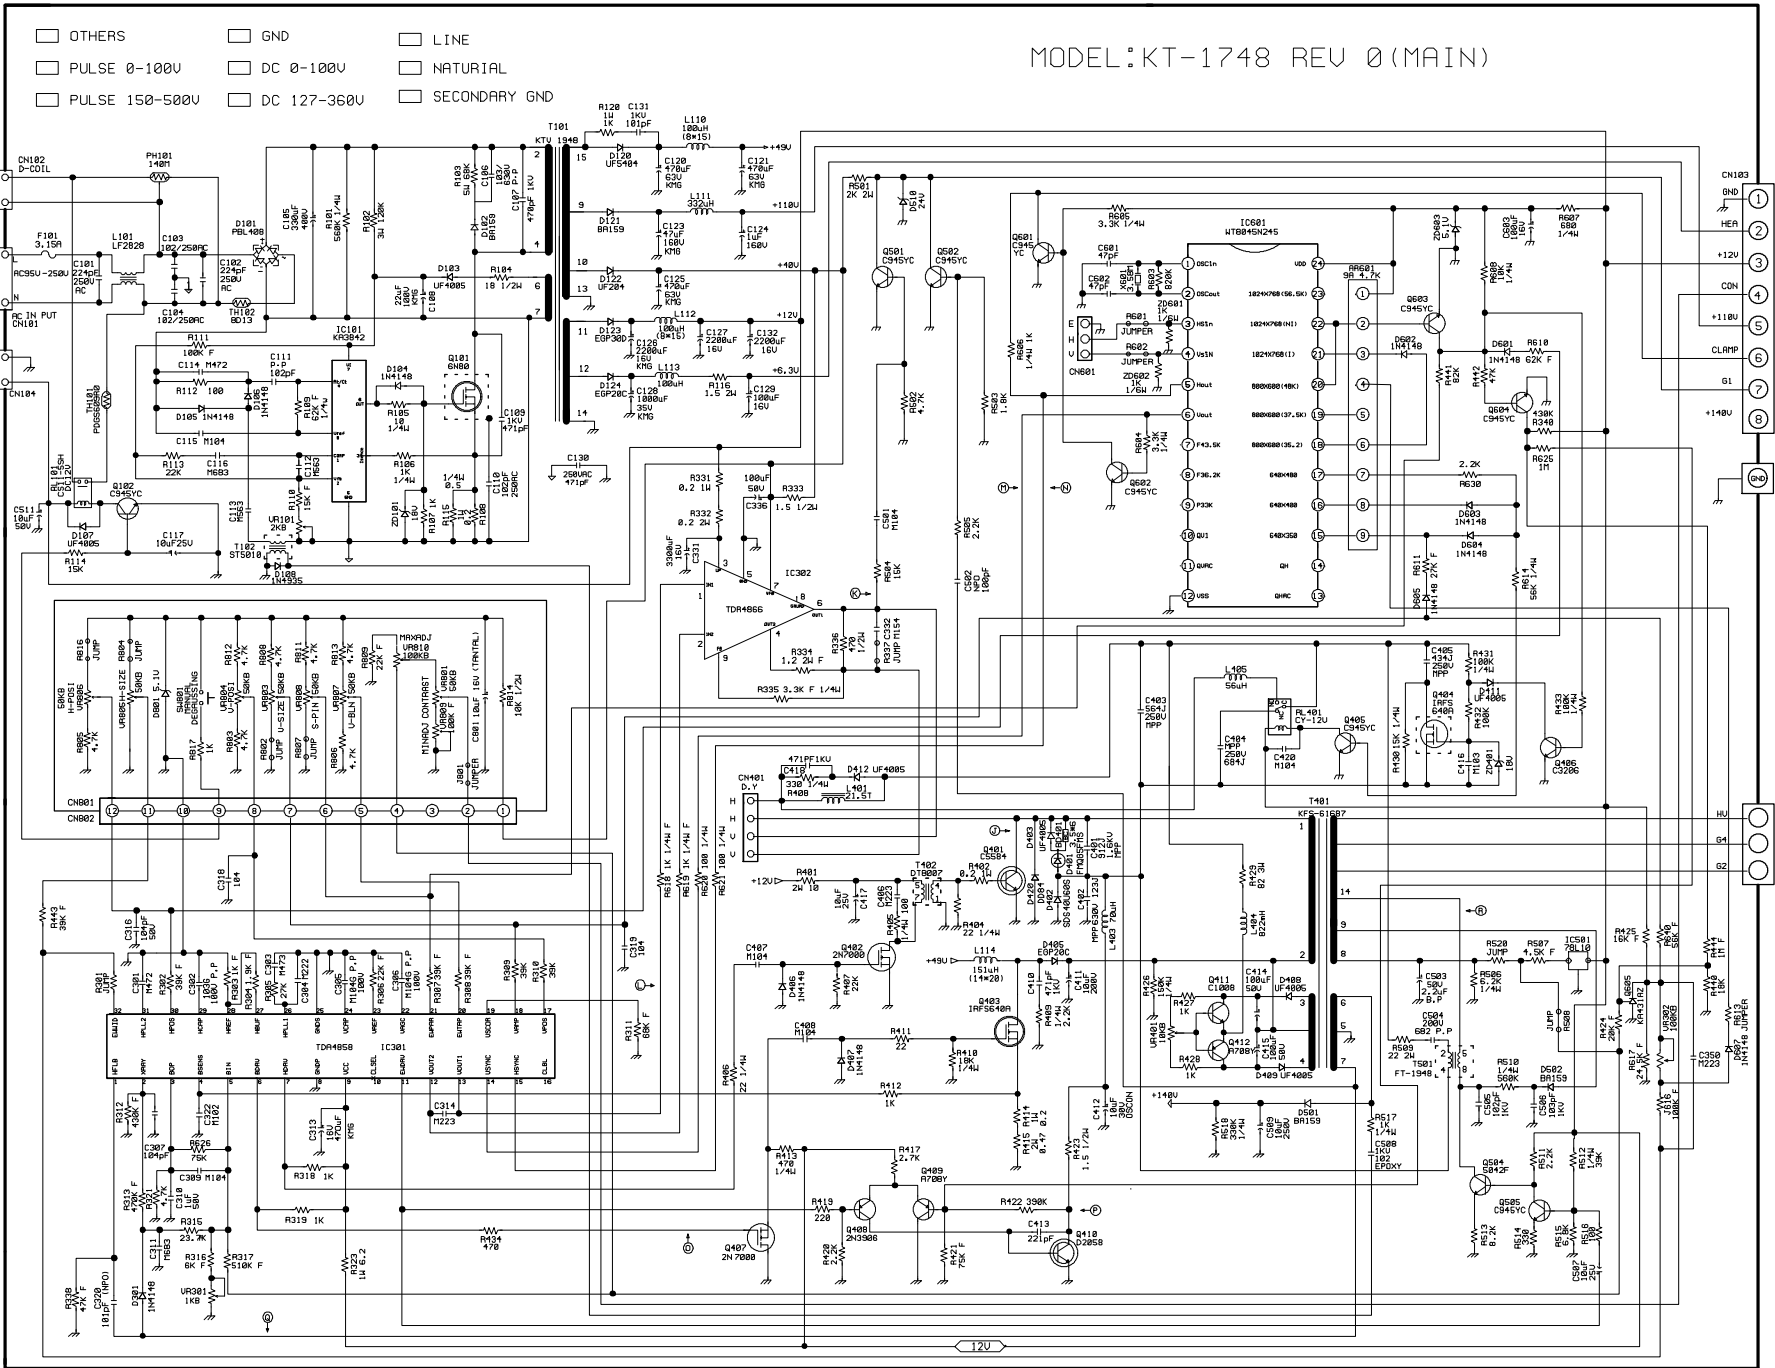

KT1948 19" Analog Monitor - MainBoard

MODEL: KT-1748 REV 0 (MAIN)

Casinotech provides the following services: □

- Warranty service for all Kortek Monitors
- Low Cost Out of Warranty Service on all Kortek Monitors □
- Schematics for all Kortek and Telco Monitors
- Chassis Board Sets, CRTs, Touchscreen Sensors and Controllers □
- Component Parts for all Kortek/Telco models
- New, Refurbished and Discontinued Boards, CRTs and Sensor

(CLICK ABOVE)

KT1748 19" Analog Monitor VideoBoard

[\(CLICK ABOVE\)](#)

Casinetech provides the following services: □

- Warranty service for all Kortek Monitors
- Low Cost Out of Warranty Service on all Kortek Monitors □
- Schematics for all Kortek and Telco Monitors
- Chassis Board Sets, CRTs, Touchscren Sensors and Controllers □
- Component Parts for all Kortek/Telco models
- New, Refurbished and Discontinued Boards, CRTs and Sensor