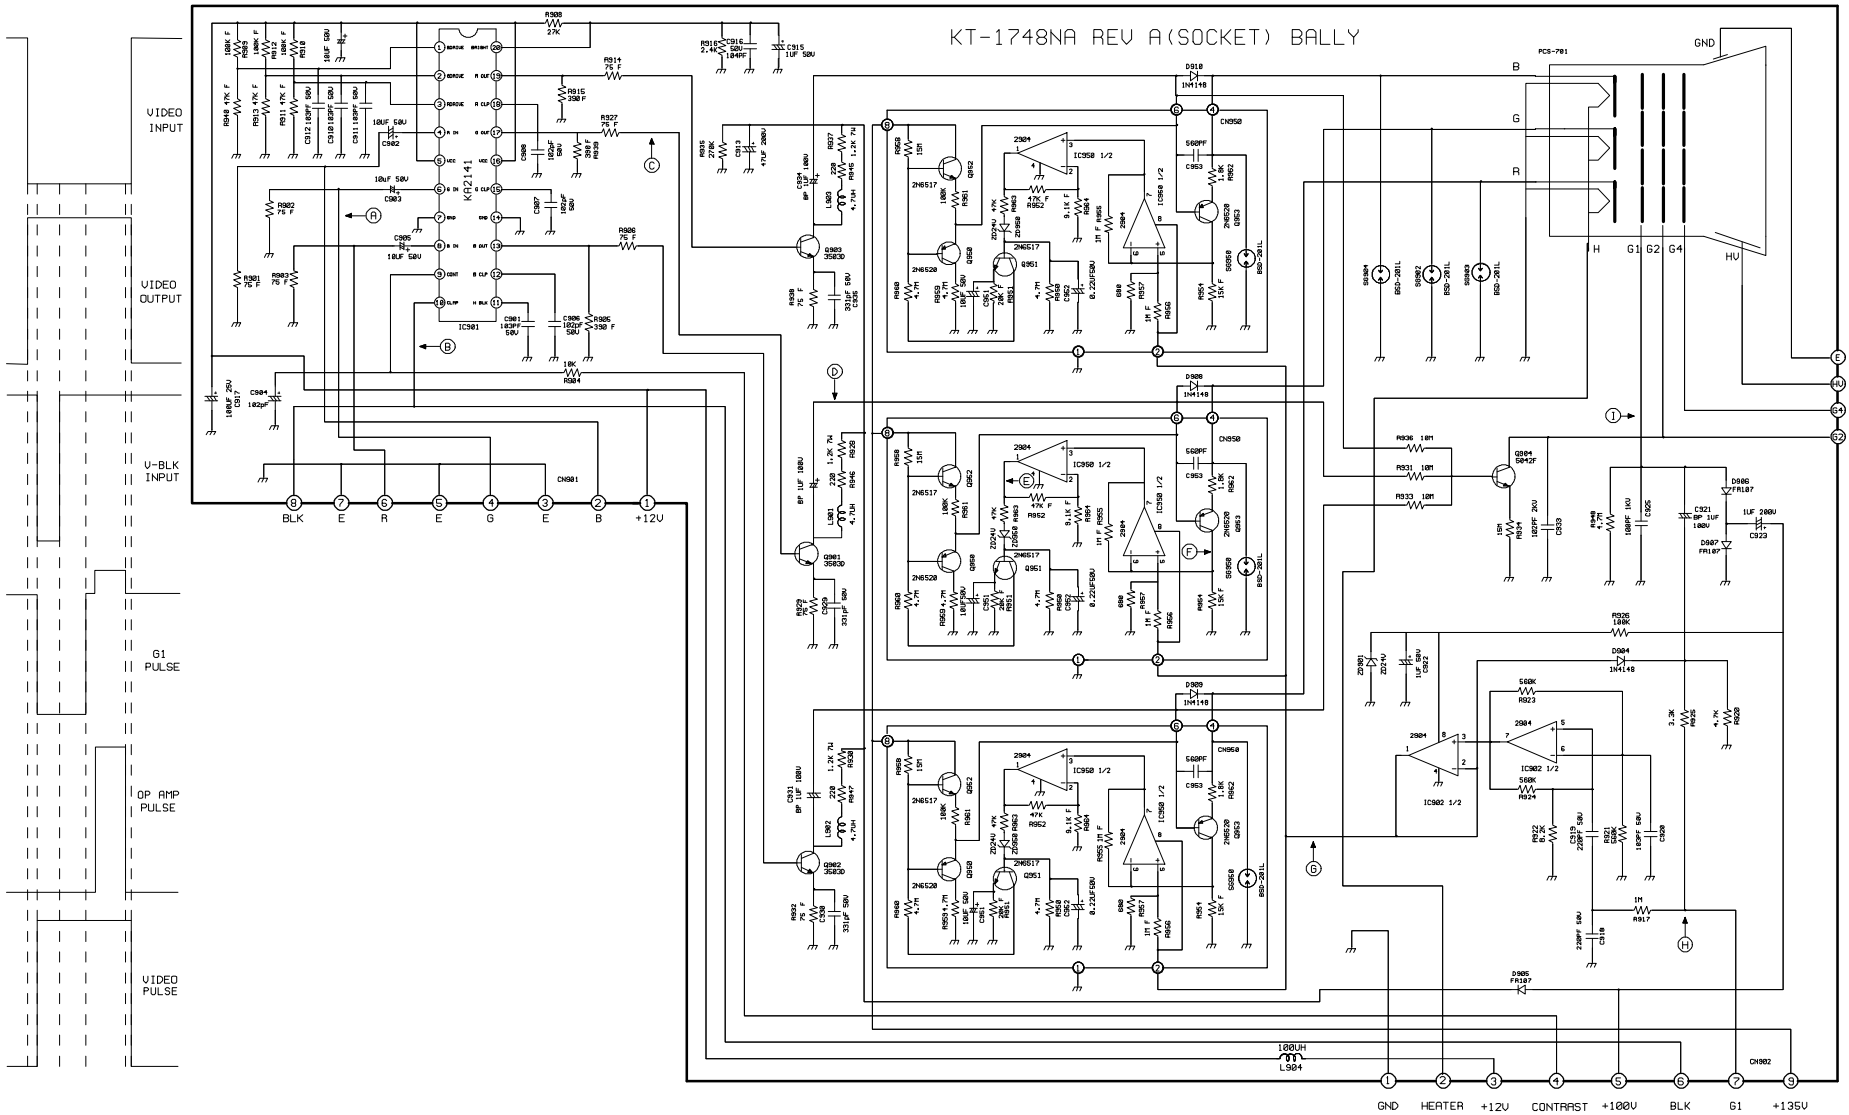

KT1748 19" Analog Monitor VideoBoard

[(CLICK ABOVE)](#)

Casinetech provides the following services: □

- Warranty service for all Kortek Monitors
- Low Cost Out of Warranty Service on all Kortek Monitors □
- Schematics for all Kortek and Telco Monitors
- Chassis Board Sets, CRTs, Touchscren Sensors and Controllers □
- Component Parts for all Kortek/Telco models
- New, Refurbished and Discontinued Boards, CRTs and Sensor