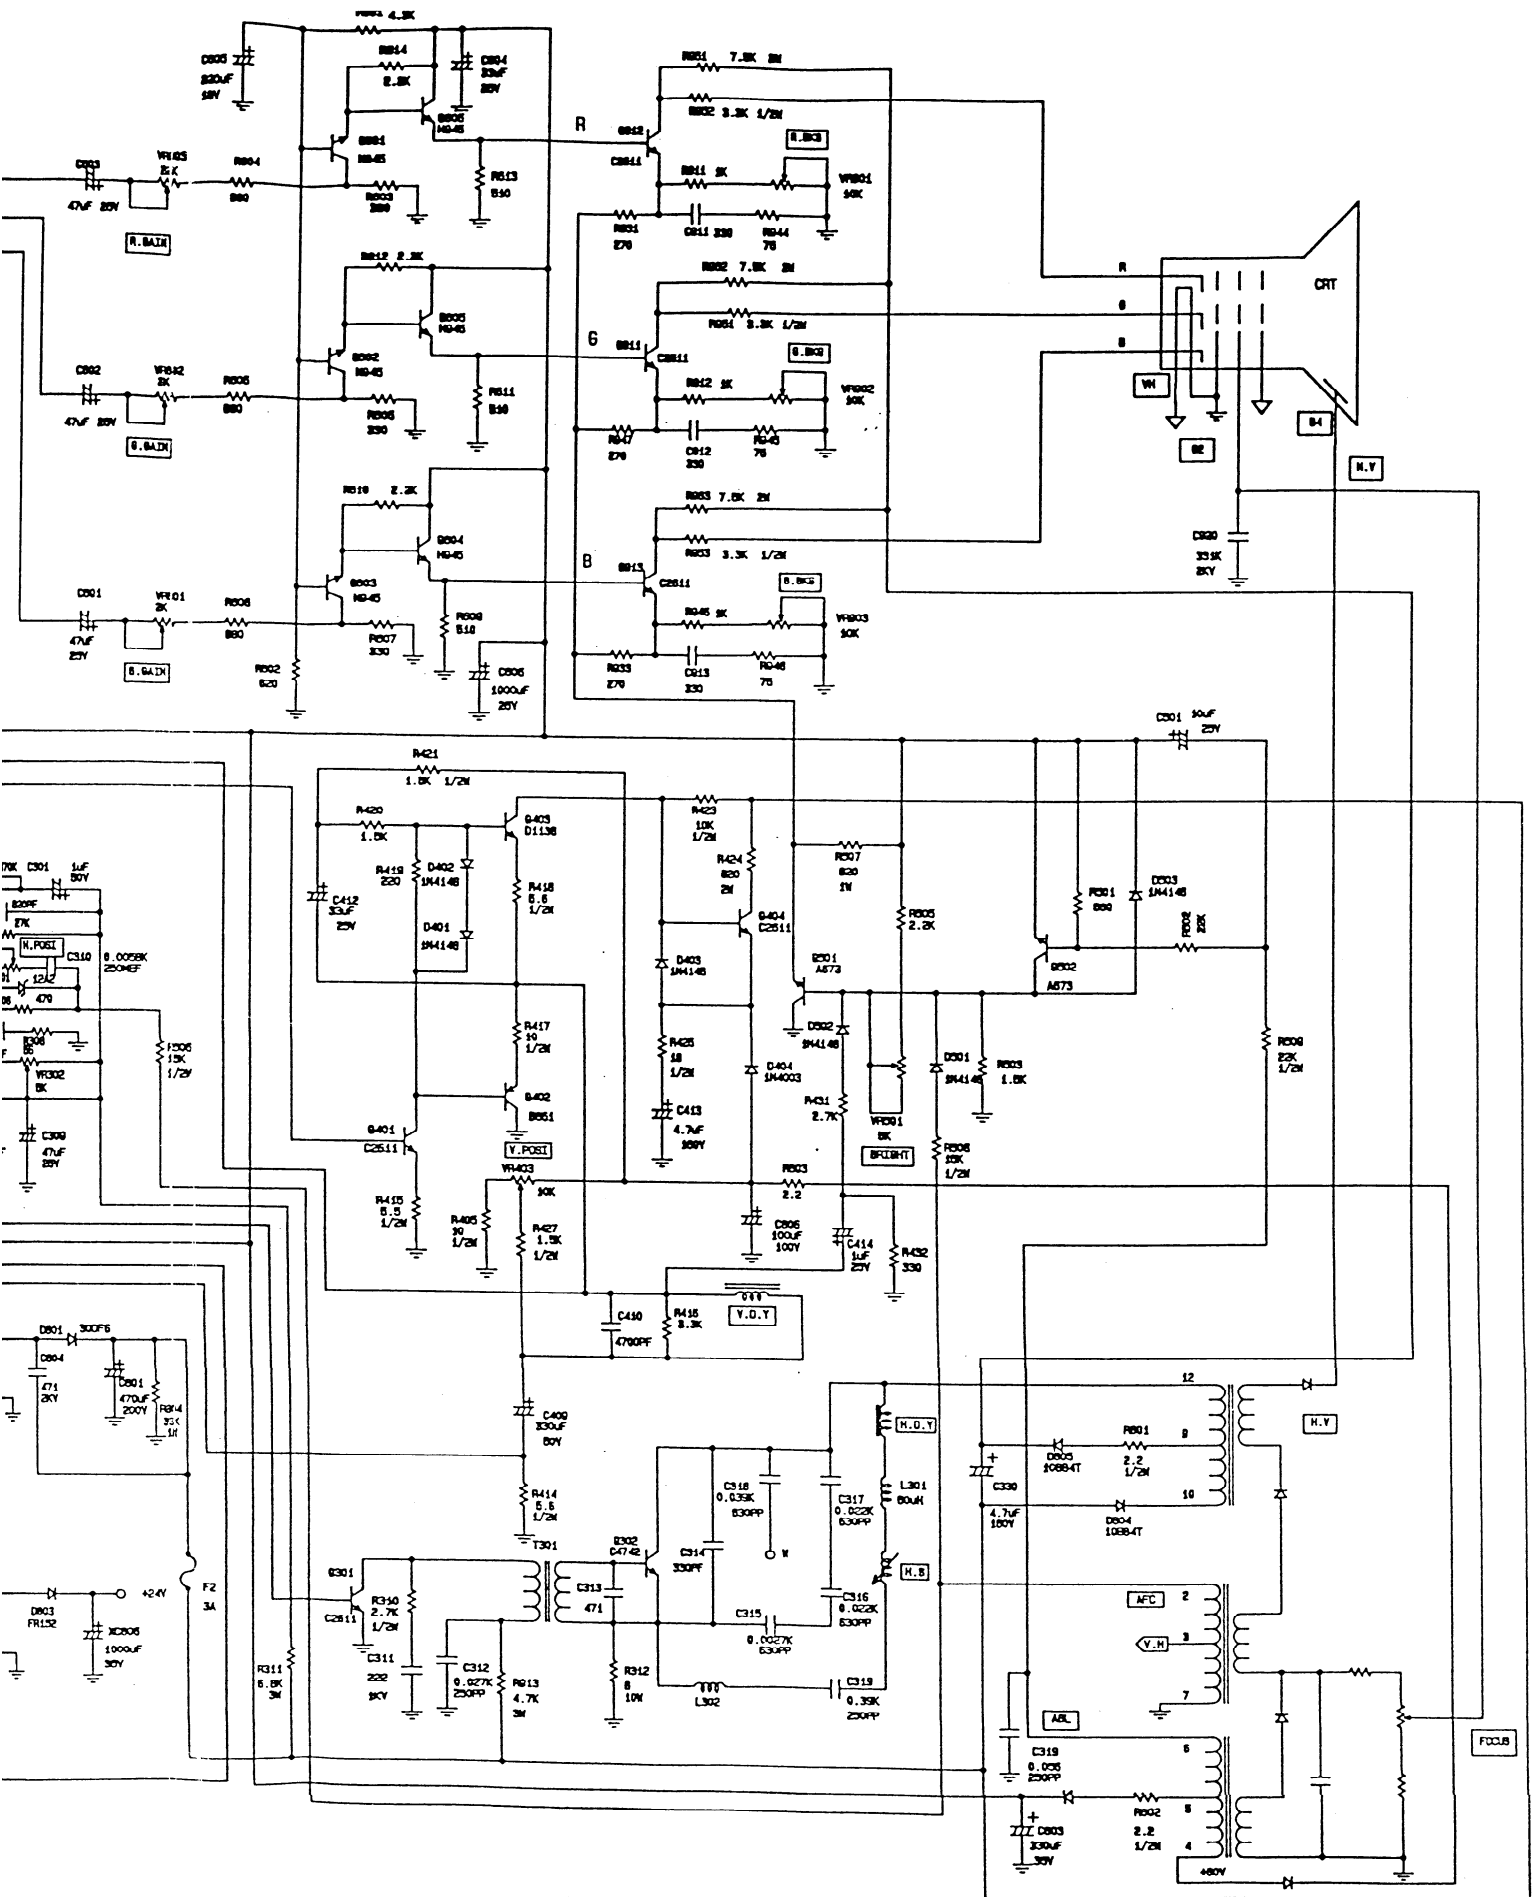

TEL  
EAX

TEL 214-918-9229  
 FAX 214-918-0024

EYGO COMPANY LTD.			
NAME:	13"	MONITOR CHASSIS CIRCUIT DIAGRAM	
MODEL:	UCS-13CS-28SR		
DATE	REV:	TOLERANCE	
		DIM	ANGLE