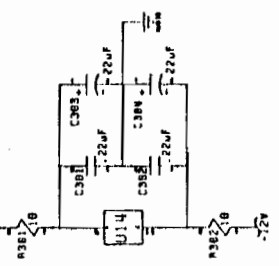

# Amiga 500 Schematics

Note: U32 and JP2 are mutually exclusive

AUDIO POWER

PAULA POWER!

EXTERNAL FLOPPY

INTERNAL FLOPPY

CN11A/CN11B