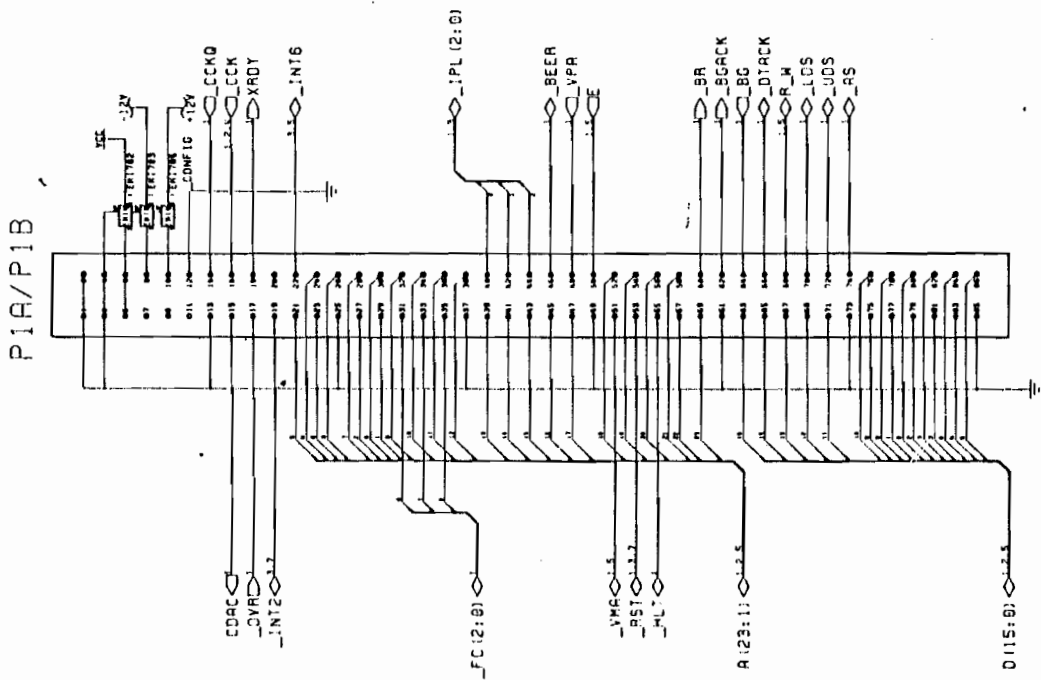

MASTER CLOCK

EXPANSION

RESET ACTION