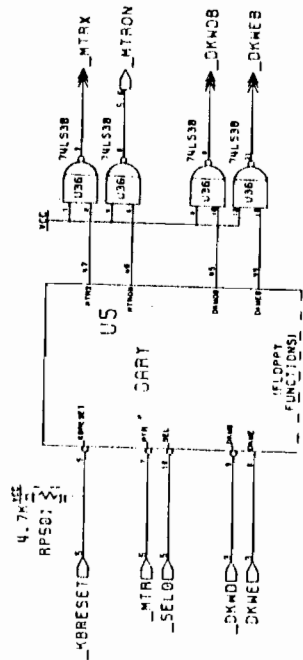

# Amiga 500 Schematics

Note: U32 and JP2 are mutually exclusive

AUDIO POWER

PAULA POWER!

EXTERNAL FLOPPY

INTERNAL FLOPPY

CN11A/CN11B