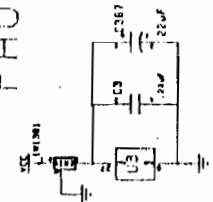

# Amiga 500 Schematics

Note: U32 and JP2 are mutually exclusive

AUDIO POWER

PAULA POWER!

EXTERNAL FLOPPY

INTERNAL FLOPPY

CN11A/CN11B