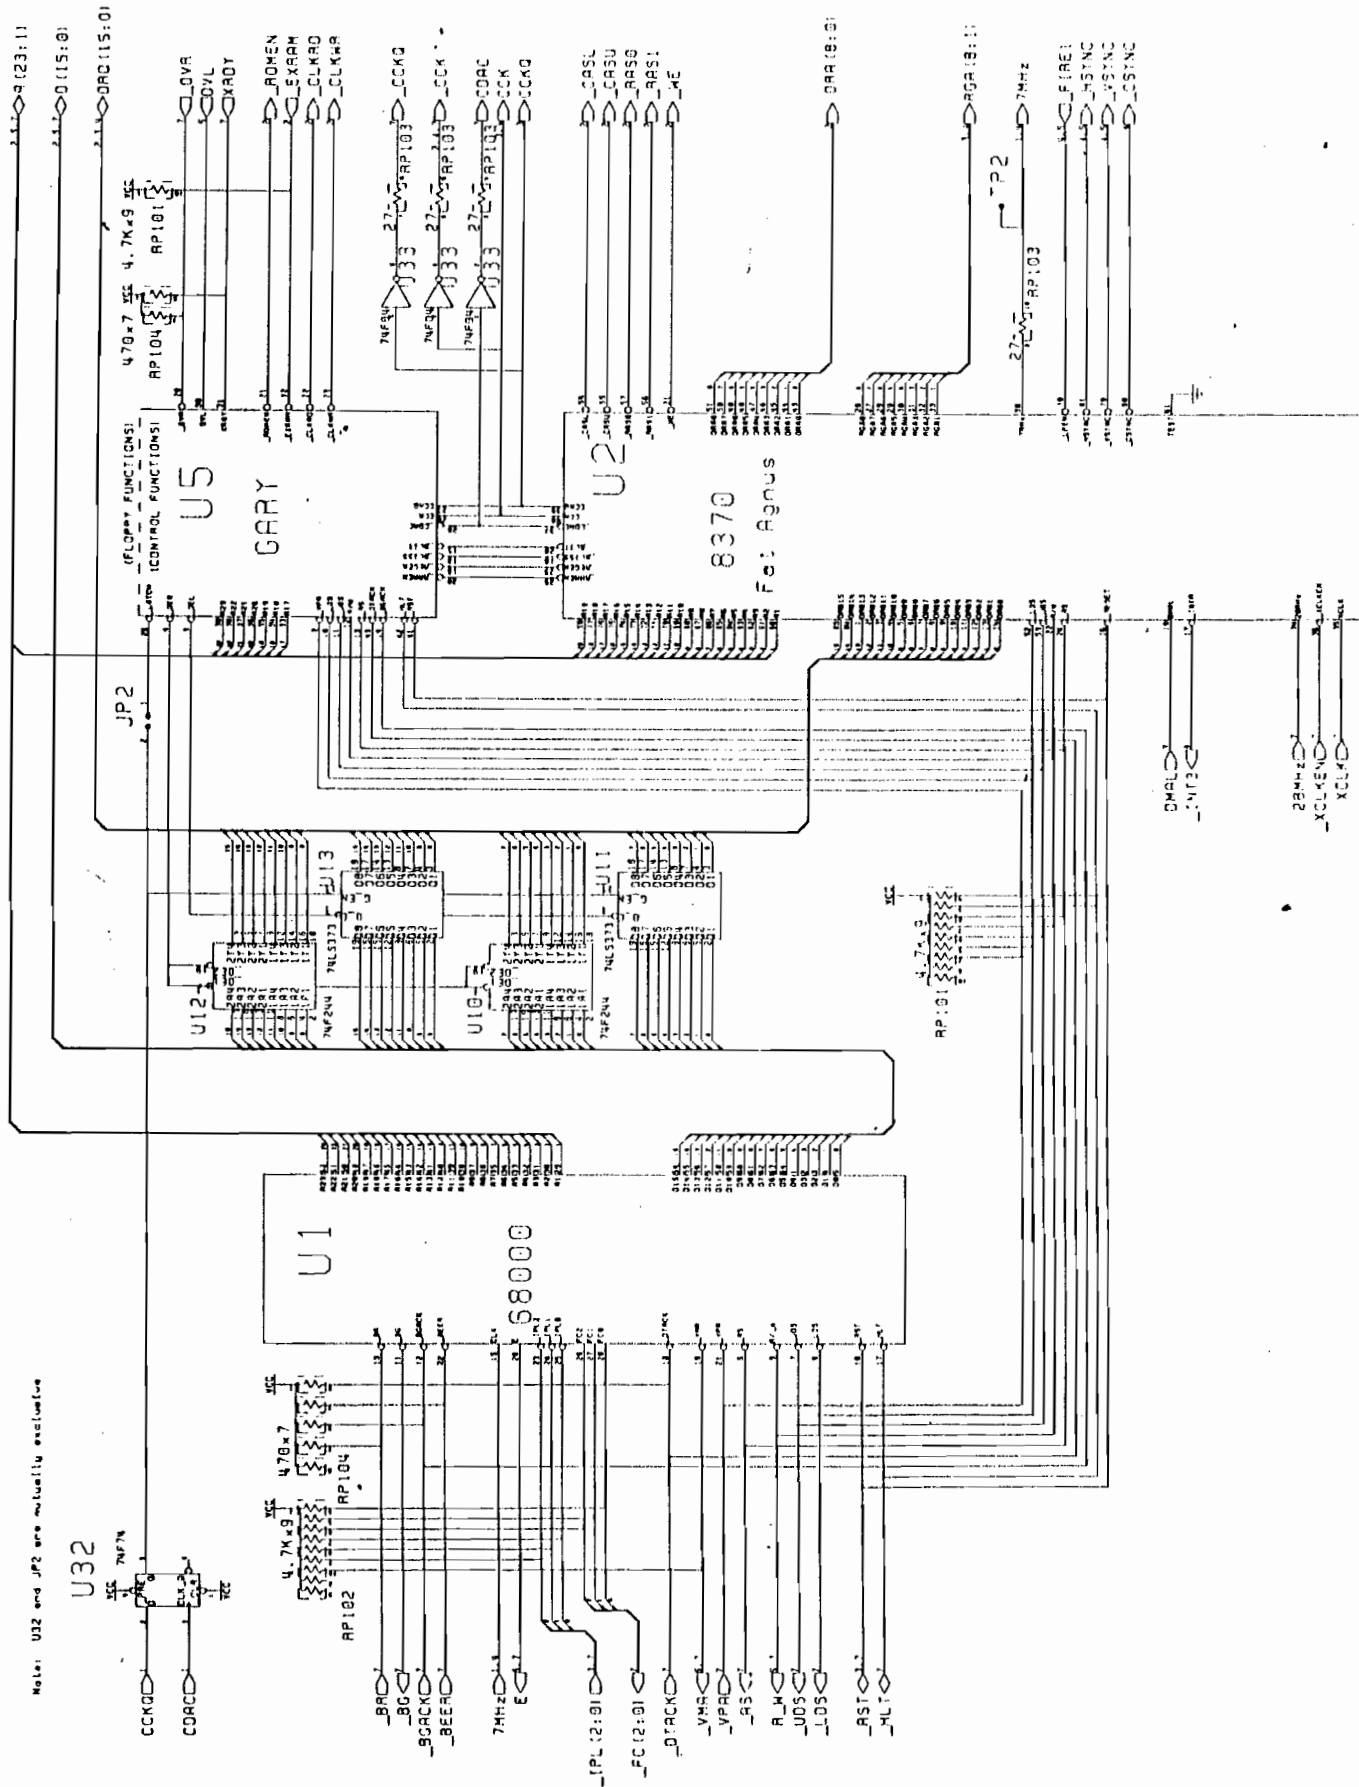

MAD DOG  
McCree

Appendix F

# Amiga 500 Schematics

Note: U32 and JP2 are mutually exclusive

AUDIO POWER

PAULA POWER!

EXTERNAL FLOPPY

INTERNAL FLOPPY

CN11A/CN11B

# MASTER CLOCK