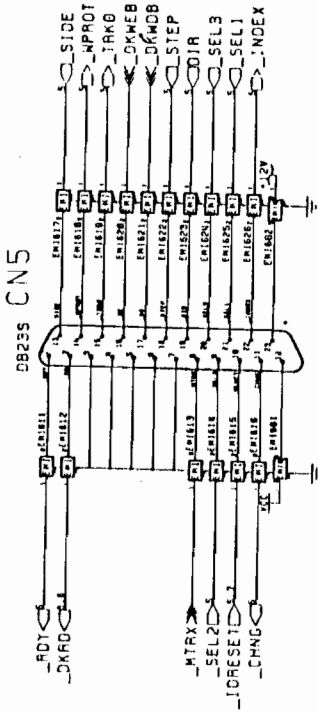

# Amiga 500 Schematics

Note: U32 and JP2 are mutually exclusive

AUDIO POWER

PAULA POWER!

EXTERNAL FLOPPY

INTERNAL FLOPPY

CN11A/CN11B