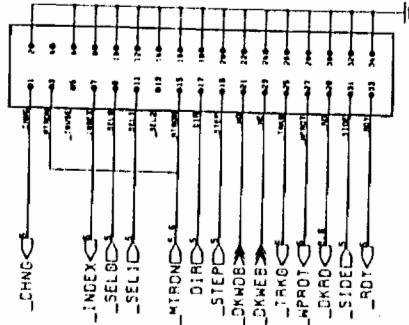

# Amiga 500 Schematics

Note: U32 and JP2 are mutually exclusive

AUDIO POWER

PAULA POWER!

EXTERNAL FLOPPY

INTERNAL FLOPPY

CN11A/CN11B

# MASTER CLOCK