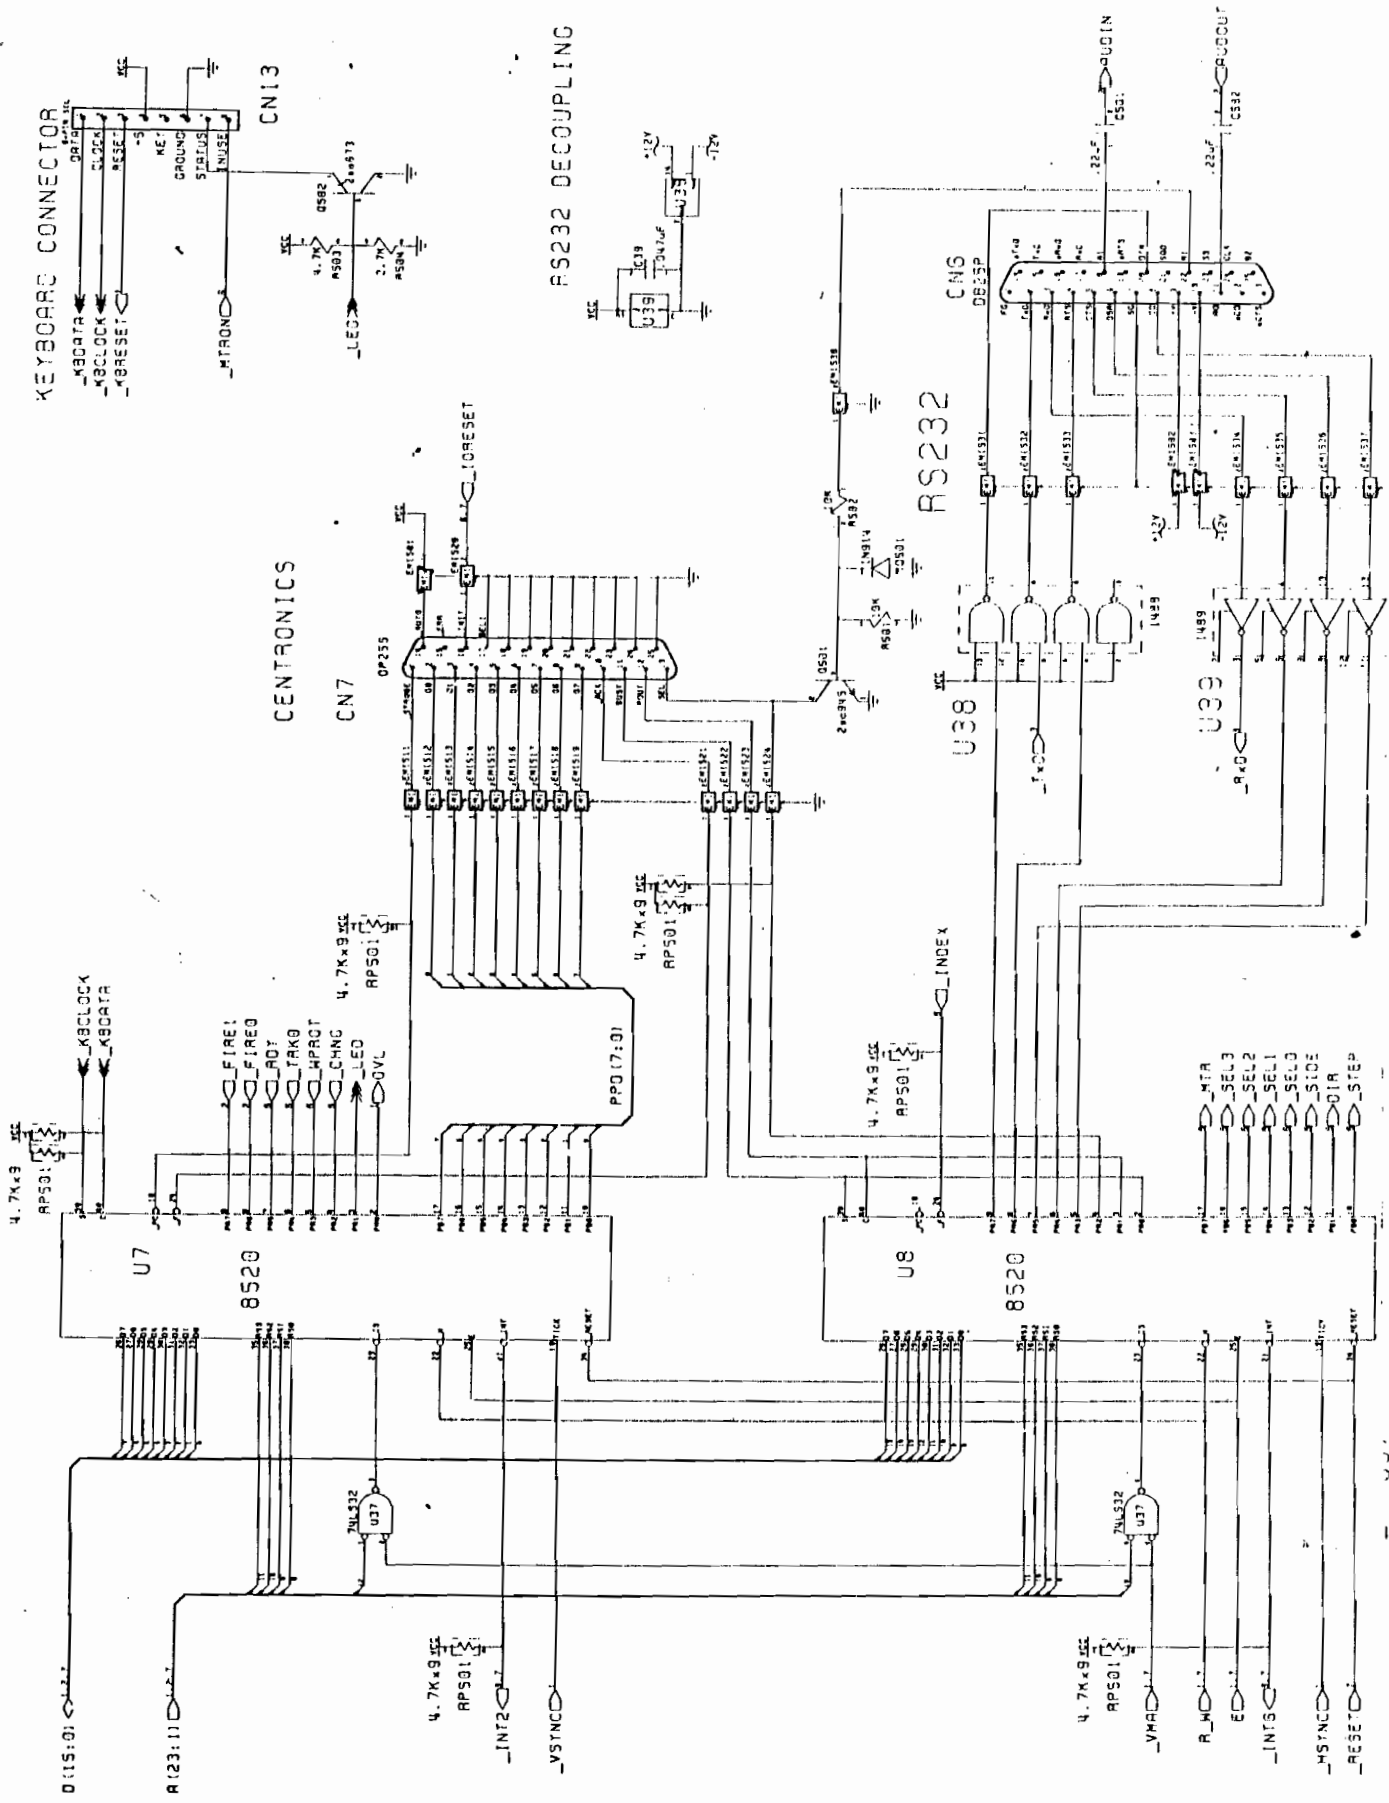

MAD DOG  
McCree

Appendix F

# Amiga 500 Schematics

Note: U32 and JP2 are mutually exclusive

AUDIO POWER

PAULA POWER!

EXTERNAL FLOPPY

INTERNAL FLOPPY

CN11A/CN11B

# MASTER CLOCK