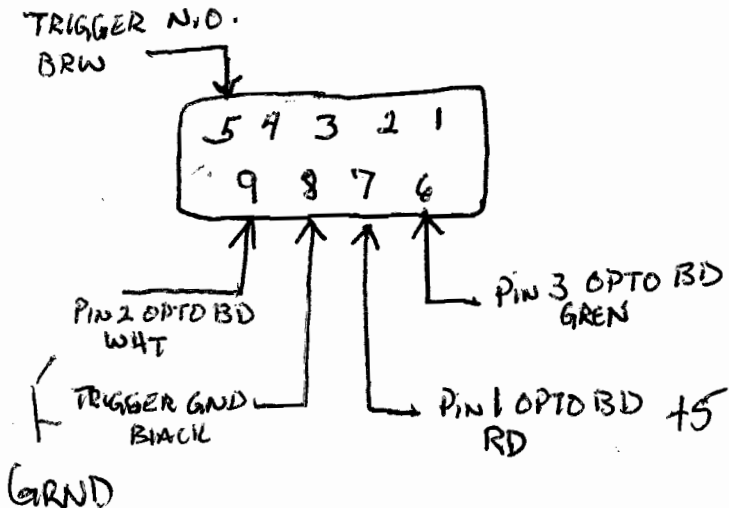

Att: 30017

CN6
2-1 +5
3-1
4-1
7-1
8-1 GRND
9-1

9 CKT. D-SUB RCPT AMP# 205204-3
TERMINAL, SOCKET 24-20AWG
LOOSE PN AMP# 66504-9
STRIP PN AMP# 66504-2

6 CKT MATE-N-LOCK PLUG
WMS PN# 5791-13225-06
TERMINAL SOCKET 24-20AWG
WMS PN# 5821-13222-00

NC	01
2 RED	02
NC	03
NC	04
9 WHT	05
6 BLU	06
NC	07
GRN	08
0 BLK	09

12.0

1	○	GRN
2	○	NC
3	○	WHT
4	○	BLU
5	○	RED
6	○	BLK

6 Pin Atari

72-75 = RED
5 - TRIGGER =
6 - HIT
8 - GRND = WHT
9 - GRND = BLACK

GUN ADAPTER HARNESS
-----COPS-----

ARE 51

Trigger ← BRN = GND
WHT = TRIG

OPTO BD

- 1 = RED +5
- 2 = BK GND
- 3 = BK SENSOR
- 4 = GRN Detect