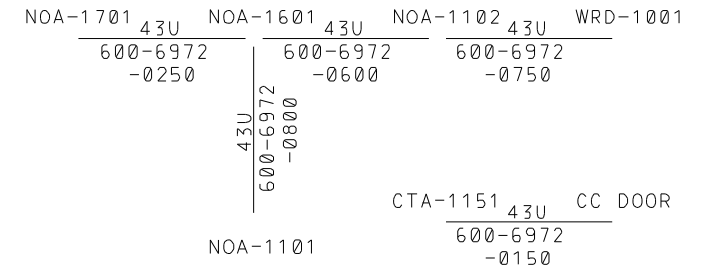

EARTH WIRING

ALTERATION	DESCRIPTION	DATE	BY
Δ D5, D6	CHANGED PICTURE 2POS	たがはし 1/25-'01	小山
Δ B2	WAS 19, 21		
Δ F3, F3	WAS NOB-4100 2POS	たがはし	

WIRE COLOR	WIRE COLOR
8 BLACK	50L WHITE AWG20
7 ORANGE	51 WHITE RED
5 WHITE	50 WHITE
4 GREEN	EXAMPLE
3 YELLOW	U AWG16 UL1015
2 BLUE	K AWG18 UL1015
A PINK	L AWG20 UL1007
9 GRAY	AWG22 UL1007

TOP-ASS'Y
WRD-0000

DESIGN	FACTORY	CHECK	APPROVAL
高橋	高橋	後藤	小山
01/12-'01	01/12-'01	01/12-'01	01/12-'01

SEGA SEGA CORPORATION
THIS DRAWING WILL IN NO WAY BE COPIED. 許可なく複写 TO BE RETURNED ON DEMAND. 複製等厳禁
WILD RIDERS
DGM-0089 (2/2)
DESCRIPTION: WILD RIDERS
DIAGRAM No.: DGM-0089