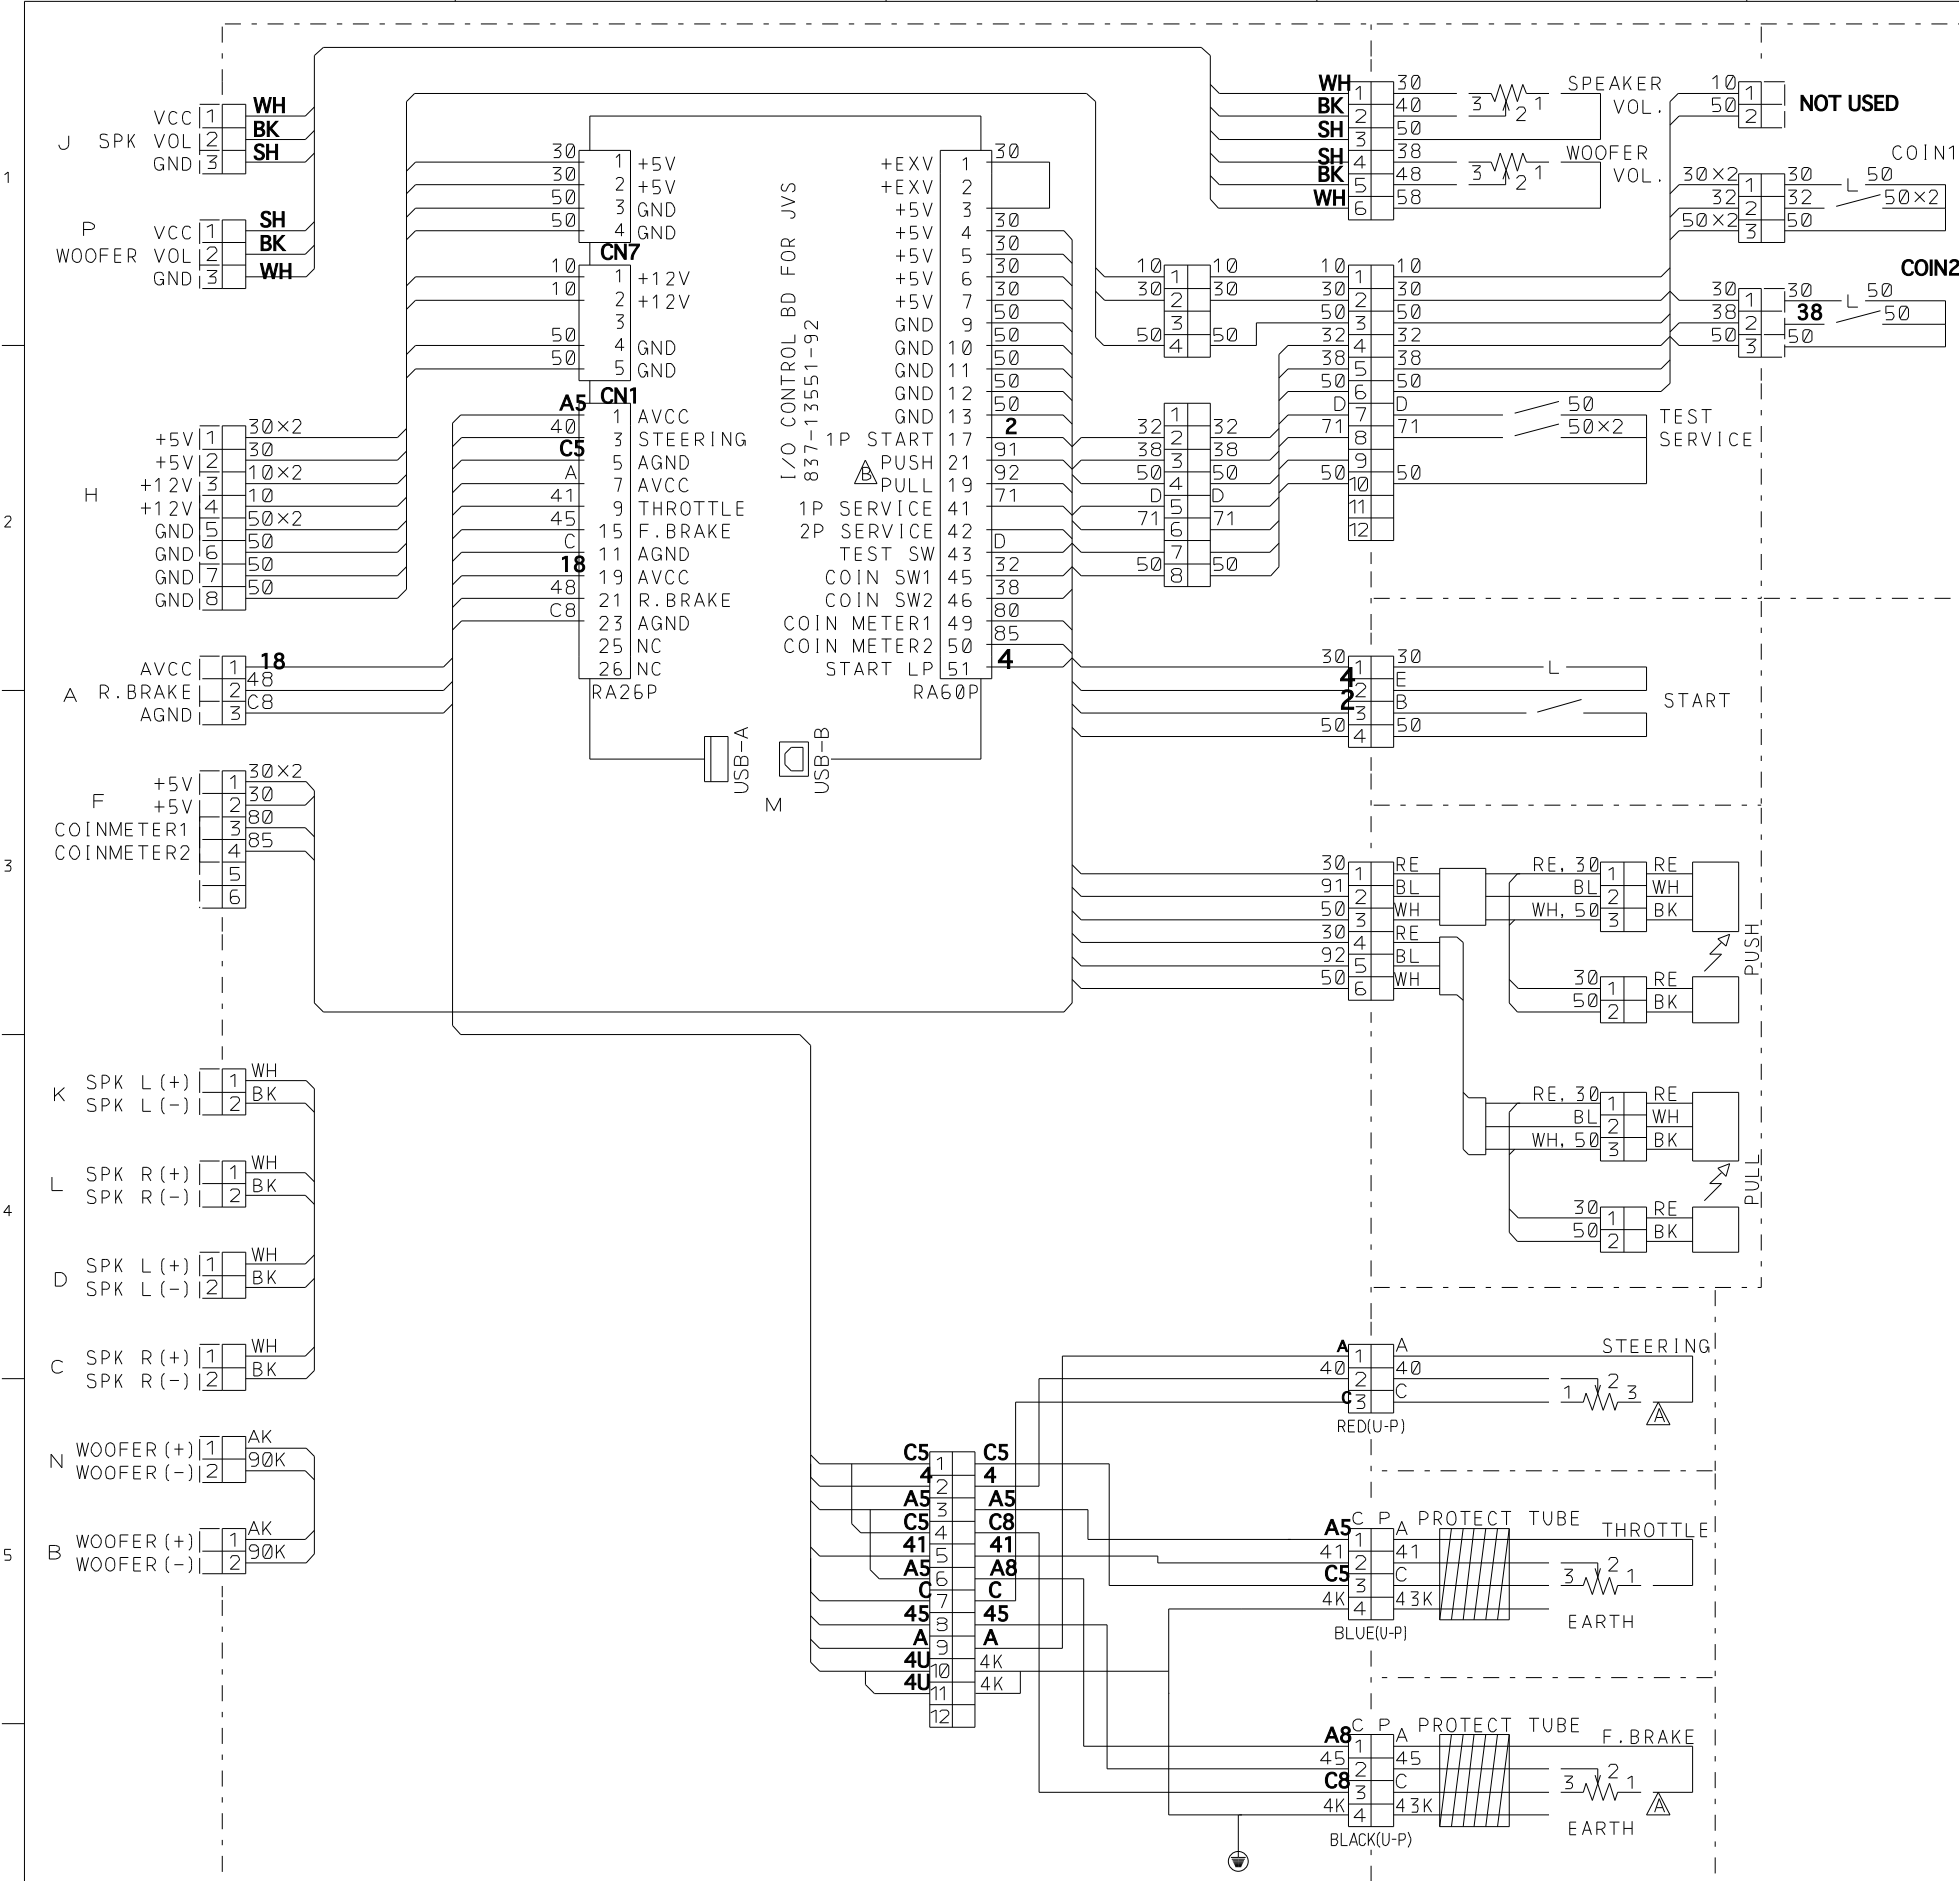

EARTH WIRING

ALTERATION	DESCRIPTION	DATE	BY
Δ D5, D6	CHANGED PICTURE 2POS	たがはし 1/25-'01	小山
Δ B2	WAS 19, 21		
Δ F3, F3	WAS NOB-4100 2POS	たがはし	

WIRE COLOR	WIRE COLOR
8 BLACK	50L WHITE AWG20
7 ORANGE	51 WHITE RED
5 WHITE	50 WHITE
4 GREEN	EXAMPLE
3 YELLOW	U AWG16 UL1015
2 BLUE	K AWG18 UL1015
A PINK	L AWG20 UL1007
9 GRAY	AWG22 UL1007