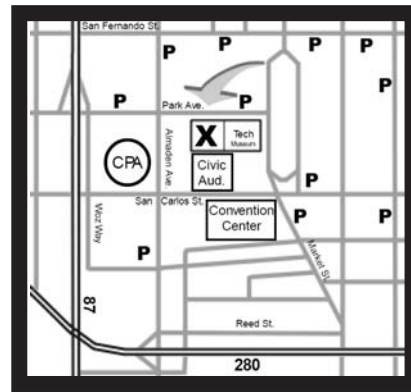

California Extreme

13436 Pastel Lane
 Mountain View, CA 94040

Two days of classic arcade madness, no quarters necessary! Blow the dust off your games and bring 'em to the show for free or discounted admission plus other goodies.